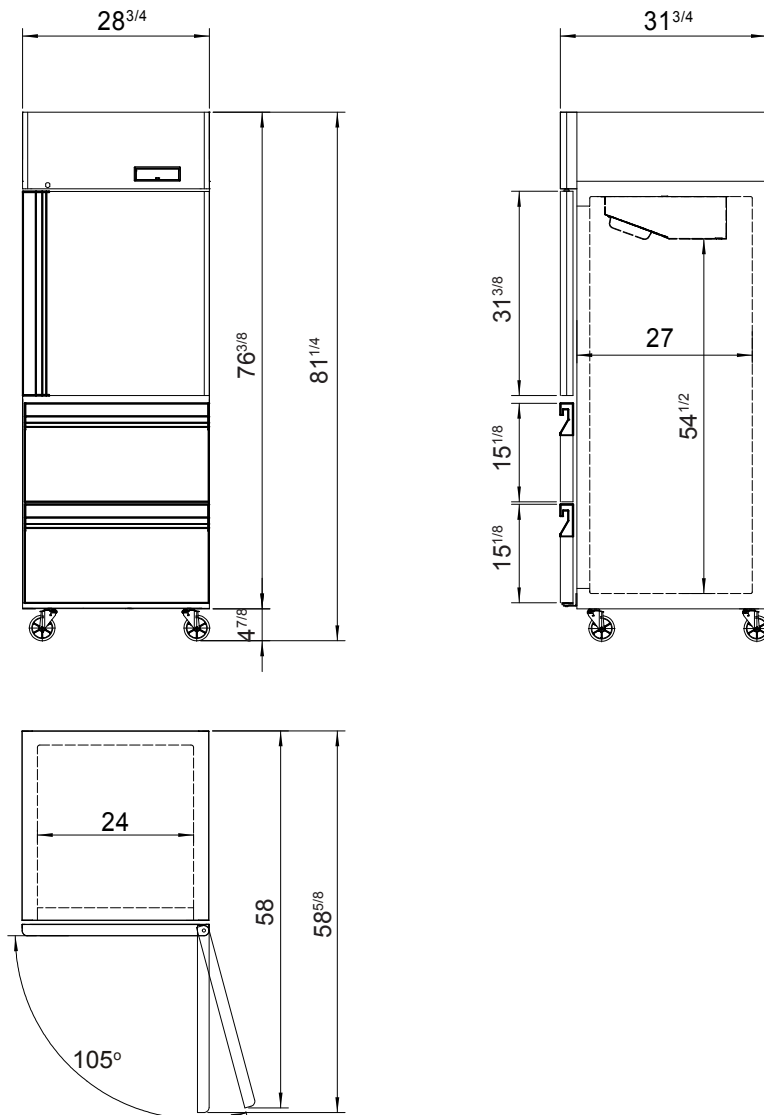

ATOSA USA, INC.

Toll Free: 855-855-0399 Email: info@atosausa.com

www.atosa.com | www.atosausa.com

California, Colorado, Florida, Georgia, Illinois,

New Jersey, Ohio, Texas, Washington

SPECIFICATIONS

Models	Door	Drawer	Capacity (Cu.Ft.)	Shelves	Casters (inch)	Rated Current (A)	Voltage (V/Hz/Ph)	HP	Refrigerant	Exterior Dimensions (inch)	Net Weight (lb)	Gross Weight (lb)
MBF8022GR	1	2	21.4	2	4	2.1	115/60/1	1/7	R290	28 ^{3/4} ×31 ^{3/4} ×81 ^{1/4}	238	271

PLAN VIEW

Casters

Epoxy shelves

Door lock

Down duct

Temperature control