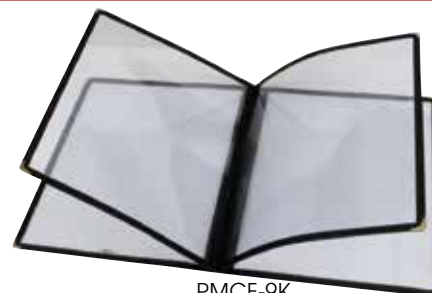

The edgings on all Winco® menu covers are double stitched to hold up to the wear and tear of regular, daily handling.

MENU COVERS & STAND

SINGLE POCKET MENU COVERS

- ◆ PMC-5 series fits 5-1/2" x 8" paper
- ◆ PMC-9 series fits 8-1/2" x 11" paper
- ◆ PMC-14 series fits 8-1/2" x 14" paper

PMCD-9K

TRI-FOLD TRIPLE PANEL MENU COVERS

- ◆ PMCT-9 fits 8-1/2" x 11" paper

ITEM	DESCRIPTION	UOM	CASE
PMCT-9B	Blue 9-1/2" x 12-1/8"	Each	25/50
PMCT-9K	Black 9-1/2" x 12-1/8"	Each	25/50
PMCT-9R	Red 9-1/2" x 12-1/8"	Each	25/50
PMCT-9G	Green 9-1/2" x 12-1/8"	Each	25/50
PMCT-9U	Burgundy 9-1/2" x 12-1/8"	Each	25/50

PMCT-9K

FOUR POCKET BLACK MENU COVER

- ◆ PMCF-9 fits 8-1/2" x 11" paper

ITEM	DESCRIPTION	UOM	CASE
PMCF-9K	9-5/8" x 12-1/8"	Each	25/50

PMCF-9K

DOUBLE-SIDED CLEAR ACRYLIC MENU STANDS

- ◆ 2.0mm thickness

ITEM	DESCRIPTION	UOM	CASE
ATCH-46	4" x 6"	Each	12/36
ATCH-53	5-1/2" x 3-1/2"	Each	12/48
ATCH-57	5" x 7"	Each	12/36
ATCH-811	8" x 11"	Each	12/24