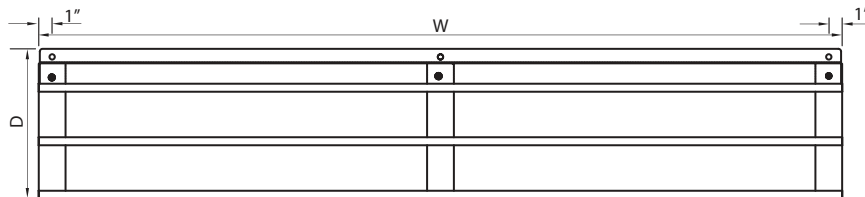

Tray Slides

Item No. : TS-36
TS-48
TS-60
TS-72

TS-60

≡ FEATURES & BENEFITS ≡

- Convenient Tray slides to attach on JBT series Buffet Tables
- Durable 304 stainless steel construction is easy to clean and maintain
- Slanted tubular rails help customers slide their trays along the self-serve buffet station safe and sturdy
- All screws for assembly included, ships flat
- Tray slides can be attached at both the front and back of the cabinet

PLAN VIEW

(unit : inch)

PLAN VIEW

SIDE VIEW

Item No.	W	D	Weight (lbs.)	Qty.	Remark	Applicable Models
TS-36	35 1/2	11	9	1pc		JBT-36
TS-48	47 1/4	11	11	1pc		JBT-48
TS-60	59	11	13	1pc		JBT-60
TS-72	35 1/2 x 2	11	18	2pcs	2pcs of TS-36	JBT-72