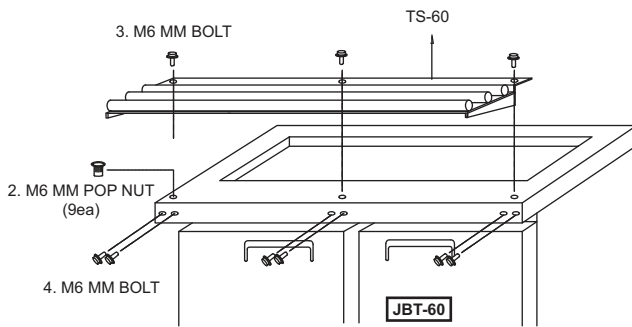

PLAN VIEW

(unit : inch)

PLAN VIEW

SIDE VIEW

Item No.	W	D	Weight (lbs.)	Qty.	Remark	Applicable Models
TS-36	35 1/2	11	9	1pc		JBT-36
TS-48	47 1/4	11	11	1pc		JBT-48
TS-60	59	11	13	1pc		JBT-60
TS-72	35 1/2 x 2	11	18	2pcs	2pcs of TS-36	JBT-72

Tray Slides

Installation Instruction

1. Remove hole caps

TS-36

1. Remove hole caps

TS-48

1. Remove hole caps

TS-60