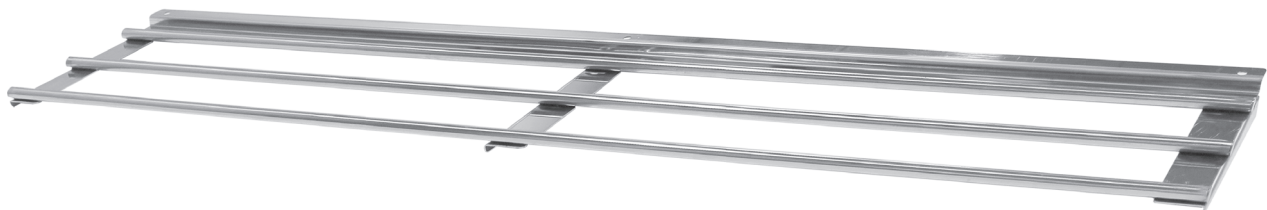

more durable, efficient, beautiful

4184 E. Conant St.
Long Beach, CA 90808
Tel. 310-900-1000
Fax. 310-900-1077
www.turboairinc.com

Project:	
Model #:	
Item #:	
Available W/H:	Qty:
Approval:	
AIA #:	SIS #:
CSI Section 11400	

Tray Slides

Item No. : TS-36
TS-48
TS-60
TS-72

TS-60

≡ FEATURES & BENEFITS ≡

- Convenient Tray slides to attach on JBT series Buffet Tables
- Durable 304 stainless steel construction is easy to clean and maintain
- Slanted tubular rails help customers slide their trays along the self-serve buffet station safe and sturdy
- All screws for assembly included, ships flat
- Tray slides can be attached at both the front and back of the cabinet

PLAN VIEW

(unit : inch)

PLAN VIEW

SIDE VIEW

Item No.	W	D	Weight (lbs.)	Qty.	Remark	Applicable Models
TS-36	35 1/2	11	9	1pc		JBT-36
TS-48	47 1/4	11	11	1pc		JBT-48
TS-60	59	11	13	1pc		JBT-60
TS-72	35 1/2 x 2	11	18	2pcs	2pcs of TS-36	JBT-72