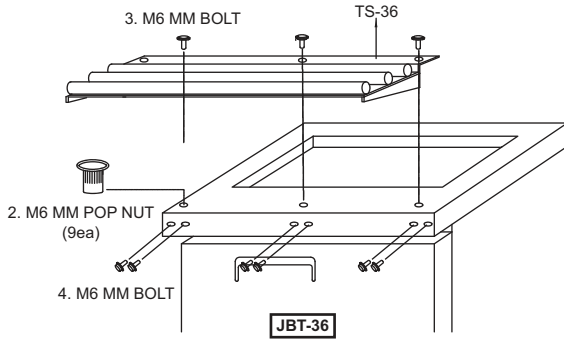

PLAN VIEW

(unit : inch)

PLAN VIEW

SIDE VIEW

Item No.	W	D	Weight (lbs.)	Qty.	Remark	Applicable Models
TS-36	35 1/2	11	9	1pc		JBT-36
TS-48	47 1/4	11	11	1pc		JBT-48
TS-60	59	11	13	1pc		JBT-60
TS-72	35 1/2 x 2	11	18	2pcs	2pcs of TS-36	JBT-72

Tray Slides

Installation Instruction

1. Remove hole caps

TS-36

1. Remove hole caps

TS-48

1. Remove hole caps

TS-60