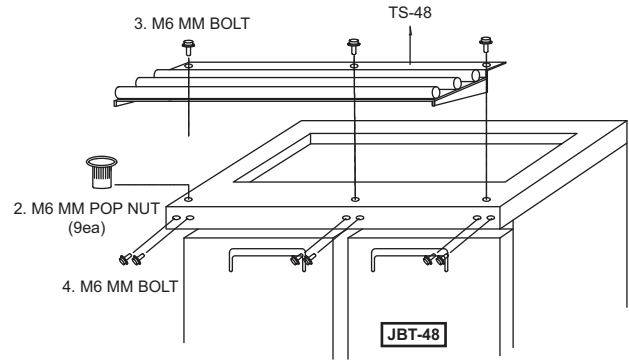

PLAN VIEW

(unit : inch)

PLAN VIEW

SIDE VIEW

Item No.	W	D	Weight (lbs.)	Qty.	Remark	Applicable Models
TS-36	35 1/2	11	9	1pc		JBT-36
TS-48	47 1/4	11	11	1pc		JBT-48
TS-60	59	11	13	1pc		JBT-60
TS-72	35 1/2 x 2	11	18	2pcs	2pcs of TS-36	JBT-72

Tray Slides

Installation Instruction

1. Remove hole caps

TS-36

1. Remove hole caps

TS-48

1. Remove hole caps

TS-60