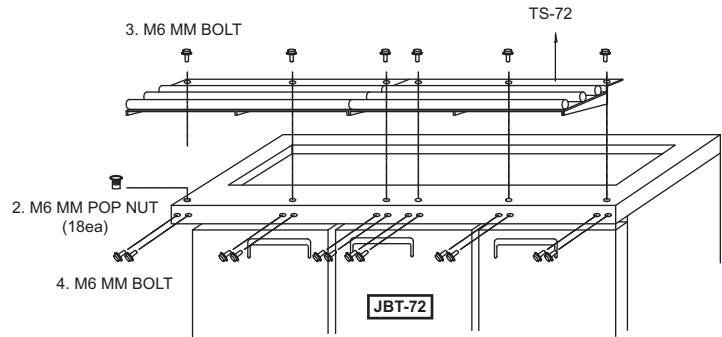

PLAN VIEW

(unit : inch)

PLAN VIEW

SIDE VIEW

Item No.	W	D	Weight (lbs.)	Qty.	Remark	Applicable Models
TS-36	35 1/2	11	9	1pc		JBT-36
TS-48	47 1/4	11	11	1pc		JBT-48
TS-60	59	11	13	1pc		JBT-60
TS-72	35 1/2 x 2	11	18	2pcs	2pcs of TS-36	JBT-72

Tray Slides

Installation Instruction

1. Remove hole caps

TS-36

1. Remove hole caps

TS-48

1. Remove hole caps

TS-60