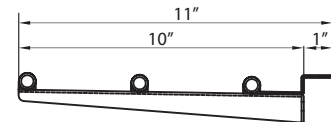

Tray Slides

Item No. : TS-36
TS-48
TS-60
TS-72

TS-60

≡ FEATURES & BENEFITS ≡

- Convenient Tray slides to attach on JBT series Buffet Tables
- Durable 304 stainless steel construction is easy to clean and maintain
- Slanted tubular rails help customers slide their trays along the self-serve buffet station safe and sturdy
- All screws for assembly included, ships flat
- Tray slides can be attached at both the front and back of the cabinet

PLAN VIEW

(unit : inch)

PLAN VIEW

SIDE VIEW

Item No.	W	D	Weight (lbs.)	Qty.	Remark	Applicable Models
TS-36	35 1/2	11	9	1pc		JBT-36
TS-48	47 1/4	11	11	1pc		JBT-48
TS-60	59	11	13	1pc		JBT-60
TS-72	35 1/2 x 2	11	18	2pcs	2pcs of TS-36	JBT-72