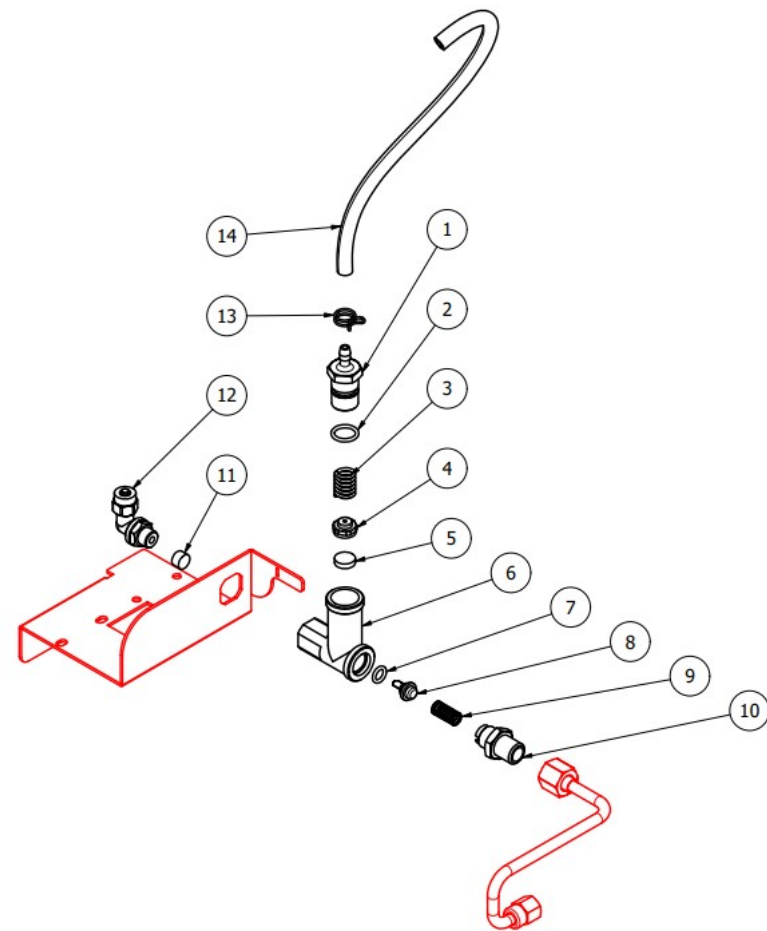

TABLE 7B

OTTO DE - With automatic steam

TABLE 8
OTTO DE/PM

POS	CODE	DESCRIPTION
1	5302077AL	FITTING PORT.M14X1 OTXTUBO6X4 OT57USA
2	7496052	OR GASKET 114 VITON
3	5471539	CALIBRATED SPRING D.1,6
4	5224620AL	GASKET-HOLDER ES.12X6.8 OT57USA
5	5493042	GASKET D.11X3
6	5283053TP	SURPRESSION VALVE BODY
7	7496018	OR GASKET 105
8	5224615AL	GASKET-HOLDER SURP.VALVE OT57USA
9	5471505	CALIBRATED SPRING D0.45 H22 AISI302
10	5302017AL	FITTING M12 ES16 H26.5 OT57USA
11	5471019	FILTER D8,5X5 AISI304
12	7304536TR	UNION ELBOW D6 1/8"G RUVECO
13	7611516	CLAMP 10086
14	5194554	SURPRESSION VALVE DRAIN HOSE

TABLE 8
OTTO DE/PM

TABLE 9
OTTO DE/PM

POS	CODE	DESCRIPTION
1	7432524.01	PRESSURE GAUGE D60
2	7451504	BALL VALVE MINIBALL 1/4
3	5221869	WASHER D14 X 20 X 1.5 COPPER
4	5302078AL	FITTING 3/8
5	5492011	GASKET D15X3 ASBESTOS FREE
6	5221819	CAP NUT 3/8
7	5225294	FITTING M/F 3/4X3/8
8	5013005LW	DRAIN BOWL COVERING
9	5963038.01	ASSY DISCHARGE TANK
10	7633355SG	SWITCH 110V ON/OFF
10	7633354SG	SWITCH 230V ON/OFF
11	7633628	WHITE LAMP
12	5194671	SILICON TUBE 18X24L85

TABLE 9
OTTO DE/PM

TABLE 10
OTTO DE/PM

POS	CODE	DESCRIPTION
1	7371522	BLACK KNOB 137/70-M8
2	5222823CM	FERRULE 3/8
3	5225610	ARTICULATED JOINT M8
4	5964121	ASSY KNOB TAP FOR STEAM PIPE
5	5221892	NUT 3/8 STEAM TAP
6	5260207DL	TREE D12X60,5 AISI303
7	5471513	SPRING D8 H17 AISI302
8	5261801	WASHER D11
9	5494004	GASKET D12 X 6 PTFE GRAPHITIZED
10	5283058AL	TAP BODY 3/8
11	5496042	GASKET D11X4X4 EPT 70
12	5224603AL	GASKET HOLDER D12X12 OT57USA
13	5225309.01AL	FITTING M13X3/8
14	5964120	ASSY STEAM TAP + PIPE WITHOUT KNOB
15	5471532.01	SPRING FOR ARTICULATION
16	5190501	CUP FOR FITTING PTFE/GLASS
17	5494021	NUT GASKET PTFE H=1,5
18	5494020	GLOBE GASKET 14.3 PTFE
19	5221872.01	LOOSEN NUT 3/8
20	7371004	STEAM PIPE PROTECTION
21	7496096	GASKET OR. RED SILICONE
22	7496095	OR GASKET 6X1.2 EPDM70
23	5266610	4-HOLES STEAM TERMINAL AISI303
24	7479994.01	STEAM TUBE 4 HOLES