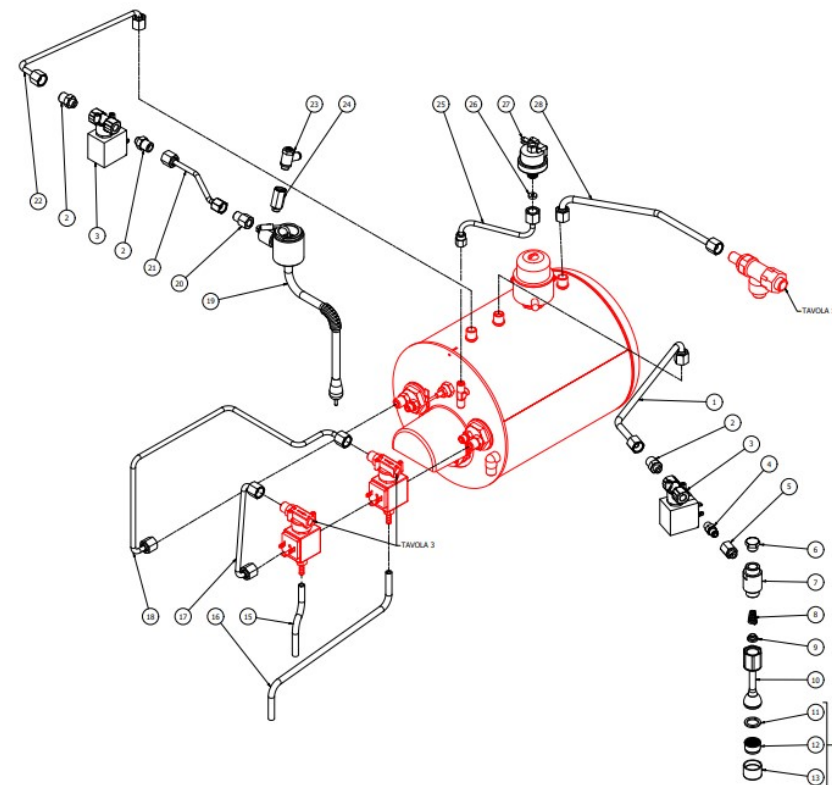

TABLE 7B

OTTO DE - With automatic steam

TABLE 8
OTTO DE/PM

POS	CODE	DESCRIPTION
1	5302077AL	FITTING PORT.M14X1 OTXTUBO6X4 OT57USA
2	7496052	OR GASKET 114 VITON
3	5471539	CALIBRATED SPRING D.1,6
4	5224620AL	GASKET-HOLDER ES.12X6.8 OT57USA
5	5493042	GASKET D.11X3
6	5283053TP	SURPRESSION VALVE BODY
7	7496018	OR GASKET 105
8	5224615AL	GASKET-HOLDER SURP.VALVE OT57USA
9	5471505	CALIBRATED SPRING D0.45 H22 AISI302
10	5302017AL	FITTING M12 ES16 H26.5 OT57USA
11	5471019	FILTER D8,5X5 AISI304
12	7304536TR	UNION ELBOW D6 1/8"G RUVECO
13	7611516	CLAMP 10086
14	5194554	SURPRESSION VALVE DRAIN HOSE

TABLE 9
OTTO DE/PM

TABLE 10
OTTO DE/PM

POS	CODE	DESCRIPTION
1	7371522	BLACK KNOB 137/70-M8
2	5222823CM	FERRULE 3/8
3	5225610	ARTICULATED JOINT M8
4	5964121	ASSY KNOB TAP FOR STEAM PIPE
5	5221892	NUT 3/8 STEAM TAP
6	5260207DL	TREE D12X60,5 AISI303
7	5471513	SPRING D8 H17 AISI302
8	5261801	WASHER D11
9	5494004	GASKET D12 X 6 PTFE GRAPHITIZED
10	5283058AL	TAP BODY 3/8
11	5496042	GASKET D11X4X4 EPT 70
12	5224603AL	GASKET HOLDER D12X12 OT57USA
13	5225309.01AL	FITTING M13X3/8
14	5964120	ASSY STEAM TAP + PIPE WITHOUT KNOB
15	5471532.01	SPRING FOR ARTICULATION
16	5190501	CUP FOR FITTING PTFE/GLASS
17	5494021	NUT GASKET PTFE H=1,5
18	5494020	GLOBE GASKET 14.3 PTFE
19	5221872.01	LOOSEN NUT 3/8
20	7371004	STEAM PIPE PROTECTION
21	7496096	GASKET OR. RED SILICONE
22	7496095	OR GASKET 6X1.2 EPDM70
23	5266610	4-HOLES STEAM TERMINAL AISI303
24	7479994.01	STEAM TUBE 4 HOLES