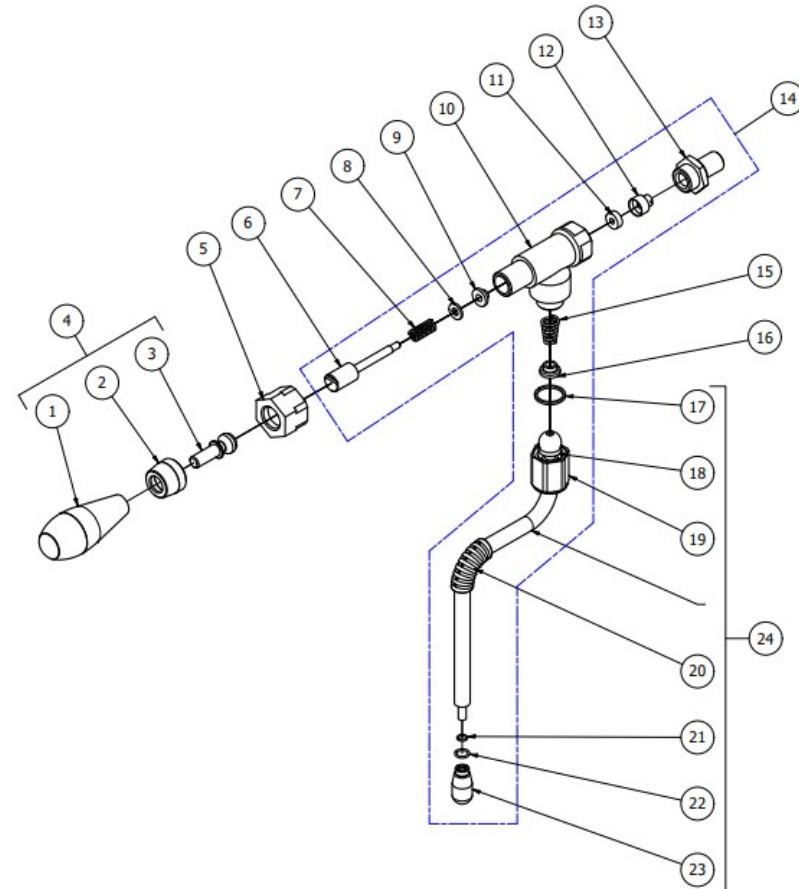

TABLE 8
OTTO DE/PM

TABLE 9
OTTO DE/PM

POS	CODE	DESCRIPTION
1	7432524.01	PRESSURE GAUGE D60
2	7451504	BALL VALVE MINIBALL 1/4
3	5221869	WASHER D14 X 20 X 1.5 COPPER
4	5302078AL	FITTING 3/8
5	5492011	GASKET D15X3 ASBESTOS FREE
6	5221819	CAP NUT 3/8
7	5225294	FITTING M/F 3/4X3/8
8	5013005LW	DRAIN BOWL COVERING
9	5963038.01	ASSY DISCHARGE TANK
10	7633355SG	SWITCH 110V ON/OFF
10	7633354SG	SWITCH 230V ON/OFF
11	7633628	WHITE LAMP
12	5194671	SILICON TUBE 18X24L85

TABLE 9
OTTO DE/PM

TABLE 10
OTTO DE/PM

POS	CODE	DESCRIPTION
1	7371522	BLACK KNOB 137/70-M8
2	5222823CM	FERRULE 3/8
3	5225610	ARTICULATED JOINT M8
4	5964121	ASSY KNOB TAP FOR STEAM PIPE
5	5221892	NUT 3/8 STEAM TAP
6	5260207DL	TREE D12X60,5 AISI303
7	5471513	SPRING D8 H17 AISI302
8	5261801	WASHER D11
9	5494004	GASKET D12 X 6 PTFE GRAPHITIZED
10	5283058AL	TAP BODY 3/8
11	5496042	GASKET D11X4X4 EPT 70
12	5224603AL	GASKET HOLDER D12X12 OT57USA
13	5225309.01AL	FITTING M13X3/8
14	5964120	ASSY STEAM TAP + PIPE WITHOUT KNOB
15	5471532.01	SPRING FOR ARTICULATION
16	5190501	CUP FOR FITTING PTFE/GLASS
17	5494021	NUT GASKET PTFE H=1,5
18	5494020	GLOBE GASKET 14.3 PTFE
19	5221872.01	LOOSEN NUT 3/8
20	7371004	STEAM PIPE PROTECTION
21	7496096	GASKET OR. RED SILICONE
22	7496095	OR GASKET 6X1.2 EPDM70
23	5266610	4-HOLES STEAM TERMINAL AISI303
24	7479994.01	STEAM TUBE 4 HOLES

TABLE 10
OTTO DE/PM

TABLE 11A
OTTO PM

POS	CODE	DESCRIPTION
1	7612514	VICE FV173 4 CONTACS
2	7661007R	LEVEL REGULATOR 220/240V 50/60HZ
2	7661006R	LEVEL REGULATOR 100/120V 50/60HZ
3	7635423	RELAY 30A 110V
3	7635422	RELAY 30A 220/240V
4	7434001	THERMOSTAT MANUAL
5	7614004	NUT PG21 ES.30 H6 POLYAMIDE
6	7614002	CABLE-PRESS PG21 POLYAMIDE
7	5052405LL	ELECTRIC BOX W/COMPASSES