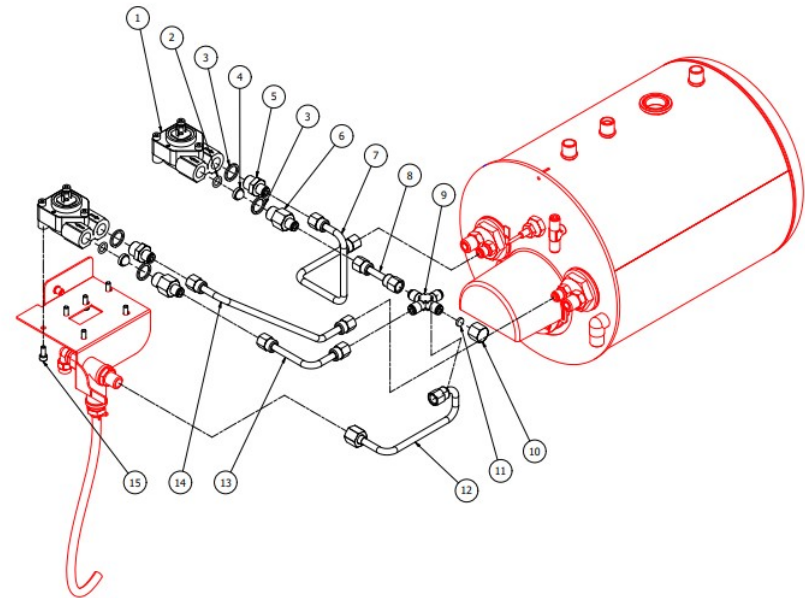

TABLE 7A
OTTO DE/PM

POS	CODE	DESCRIPTION
1	5163399LL	LEFT STEAM COPPER PIPE
2	5162317.01LL	PRESSOSTAT PIPE
3	5492028	GASKET D10.5X4X3
4	7433025	PRESSOSTAT XP100 1/4
5	5163400LL	RIGHT STEAM COPPER PIPE
6	5163401LL	WATER COPPER PIPE
7	5302014AL	FITTING M13X1/8
8	7702320.01	EV.2 WAY 220/230V BIG COIL
8	7702414.01	EV.2 WAYS OLAB 240V BIG COIL
8	7701121.01	SOLENOID VALVE 2WAY OLAB 110V BIG COIL
9	7304502TR	STRAIGHT FITTING 1/8
10	5226405AL	PLUG 1/4
11	5225310AL	FITTING MF 1/8
12	5222228AL	SPARKLING WATER ARCADIA SHORT
13	5471532.01	SPRING FOR ARTICULATION
14	5190501	CUP FOR FITTING PTFE/GLASS
15	5966570	WATER PIPE 14,3 H85 WITHOUT AIR FILTER
16	5493003	GASKET D20.5X15 H1.5 NBR 70SH
17	5471037	ACETALIC AIR FILTER
18	7305020TW	WATER TERMINAL
19	5226601TW	WATER HOSE TERMINAL
20	5194540	SILICON PIPE D8X5X1.5 L=300
21	5194699	SILICON PIPE 8X5X120
22	5162519LL	EXCHANGER/SOLENOID VALVE PIPE 1°GR
23	5162520LL	EXCHANGER/SOLENOID VALVE PIPE 2°GR