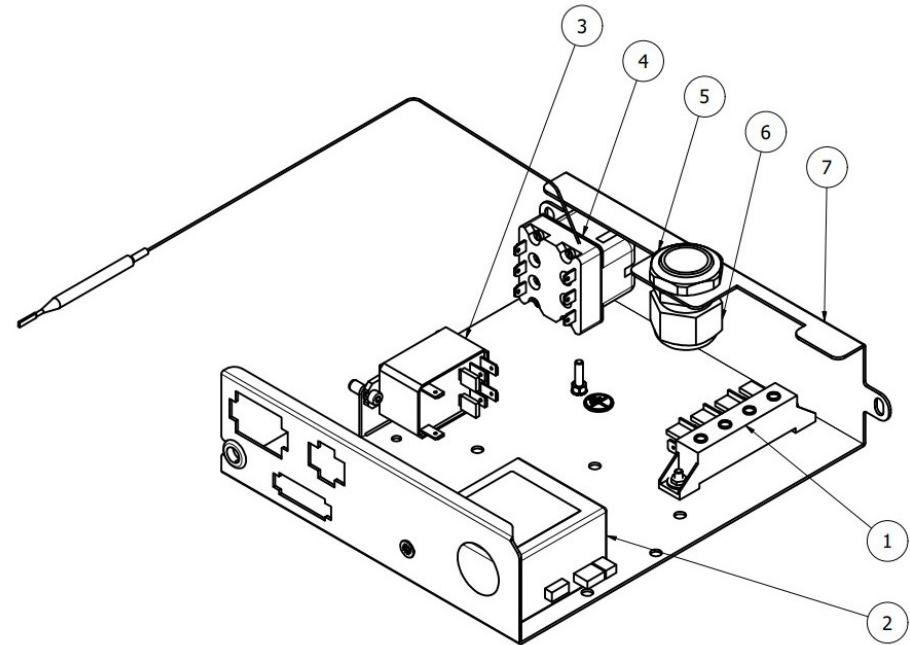

TABLE 11A
OTTO PM

POS	CODE	DESCRIPTION
1	7612514	VICE FV173 4 CONTACS
2	7661007R	LEVEL REGULATOR 220/240V 50/60HZ
2	7661006R	LEVEL REGULATOR 100/120V 50/60HZ
3	7635423	RELAY 30A 110V
3	7635422	RELAY 30A 220/240V
4	7434001	THERMOSTAT MANUAL
5	7614004	NUT PG21 ES.30 H6 POLYAMIDE
6	7614002	CABLE-PRESS PG21 POLYAMIDE
7	5052405LL	ELECTRIC BOX W/COMPASSES

TABLE 11A
OTTO PM