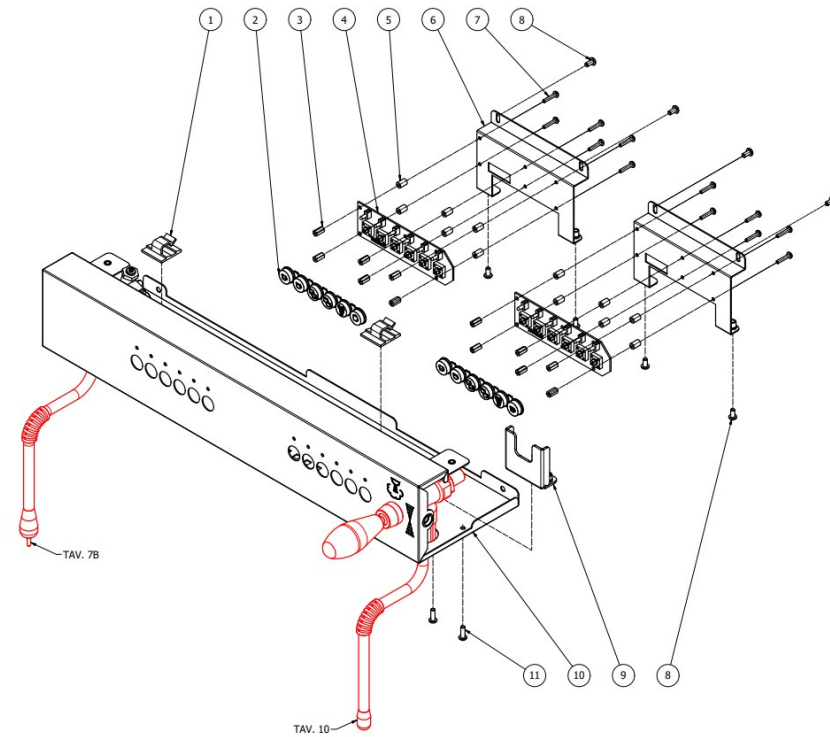

TABLE 2C

OTTO DE - With automatic steam

TABLE 3
OTTO DE/PM

POS	CODE	DESCRIPTION
1	7809903	SCREWS POLIERS M5X16 A4 AISI316
2	5470501	SHOWER D57 AISI 304
3	5285501AL	SHOWER-HOLDER D57 H7.5 OT60LF
4	7493008	CONICAL GASKET H9.3 NBR 90SH PEROS
5	5280502TW-AL	COUPLING RING DENICROMAL
6	7496004.01	GASKET OR 139 VITON FDA
7	5283520.02AL	CARTRIDGE FLANGE D60X14,5 OT60LF
8	5018460.01CT	SUPPORT COUPLING RING
9	7814002	NOTCHED WASHER D4
10	7816021	SCREW TCEI M5X25 UNI 5931 A2
11	5301504AL	ELBOW FITTING M12X1/8
12	7634808	THERMAL SAFETY DEVICE 250V 95°C
13	5162495LL	SOLENOID VALVE PIPE
14	5302004AL	FITTING M12X1/8
15	5302014AL	FITTING M13X1/8
16	5223003	JET M6 X 6 HOLE D0.8 OT
17	7702419R	SOLENOID VALVE ODE 3 WAYS 110/120V
17	7702418R	SOLENOID VALVE 3 WAYS ODE 230/240V 50/60HZ
18	5370313	GROUP E.VALVE DRAIN RUBBER HOLDER
19	7611516	CLAMP 10086
20	7816014	SCREW M8X20 UNI5931 A2
21	5963222	ASSY HEATING ELEMENT CARTRIDGE 110/120V
21	5963221.01	ASSY CARTRIDGE HEATING ELEMENT 220/240V 100W