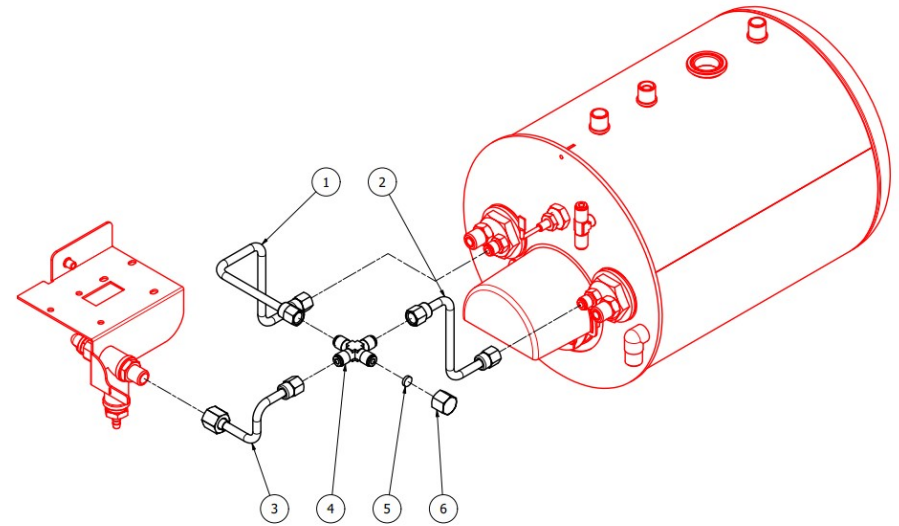

POS	CODE	DESCRIPTION
1	5162534LL	EXCHANGER PIPE 2°GR FITTING 1/8
2	5162533LL	EXCHANGER PIPE 1°GR FITTING 1/8
3	5162532LL	SURPRESSION VALVE PIPE FITTING 1/8
4	7304001AL	FITTING 1/8
5	5492019	GASKET D8 X 2 ASBESTOS FREE
6	5221835	CAP NUT 1/8