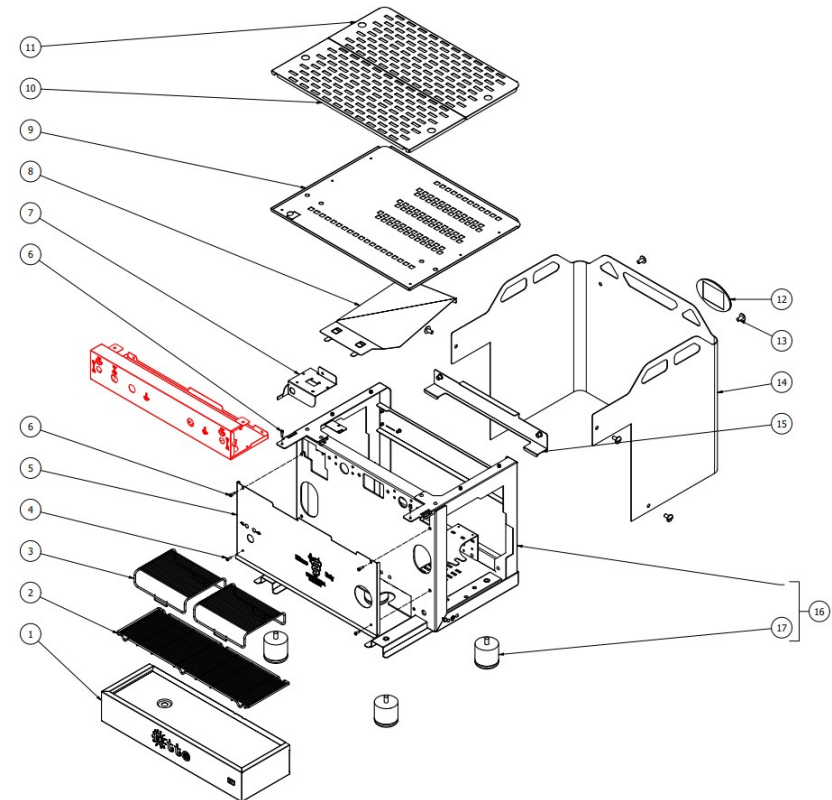

BEZZERA**OTTO**TABLE 1A
OTTO DE/PM

BEZZERA

OTTO

TABLE 1B
OTTO DE - With automatic steam

POS	CODE	DESCRIPTION
1	5968136	ASSY TRAY
2	5261020	WIRED DISCHARGE GRID
3	5261004	WIRED CUPS GRID
4	7819901	SCREW TTEI M4X12 ISO 7380 A2 INOX
5	5094921SG	FRONTAL GROUP
6	7816002	SCREW TCEI M4X12 UNI 5931 A2
7	5058503LL	VOLUMETRIC COUNTER SUPPORTW/COMPASSES
8	5056358LW	CUPS-HEATER SLIDE
9	5076325LW	CUPS-HEATER
10	5074683LW	CUPS-HEATER GRID
11	5074684LW	BACK CUPS-HEATER
12	5521512	BEZZERA LABEL
12	5521525	GOLDEN LABEL SNAKE MILANO ITALY
13	7809906	SCREWS POELIER M8X16 A2 AISI304
14	5011721LW-YE	WHITE BODY
14	5011721LW-VN	BLACK BODY
14	5011721LW-VX	RED BODY
14	5091732LW	STAINLESS STEEL BODY
15	5098407LL	BODY SUPPORT W/COMPASSES
16	5964750	ASSY FRAME
17	7474215	FEET

BEZZERA

OTTO

TABLE 1B
OTTO DE - With automatic steam

TABLE 2A
OTTO PM

POS	CODE	DESCRIPTION
1	5058479LL	STEAM TAP SUPPORT W/COMPASSES
2	7816002	SCREW TCEI M4X12 UNI 5931 A2
3	5094920SG	FRONTAL WORK PM
4	7809906	SCREWS POELIER M8X16 A2 AISI304
5	7819901	SCREW TTEI M4X12 ISO 7380 A2 INOX
6	7633355	SWITCH 110V
6	7633354	SWITCH 230V