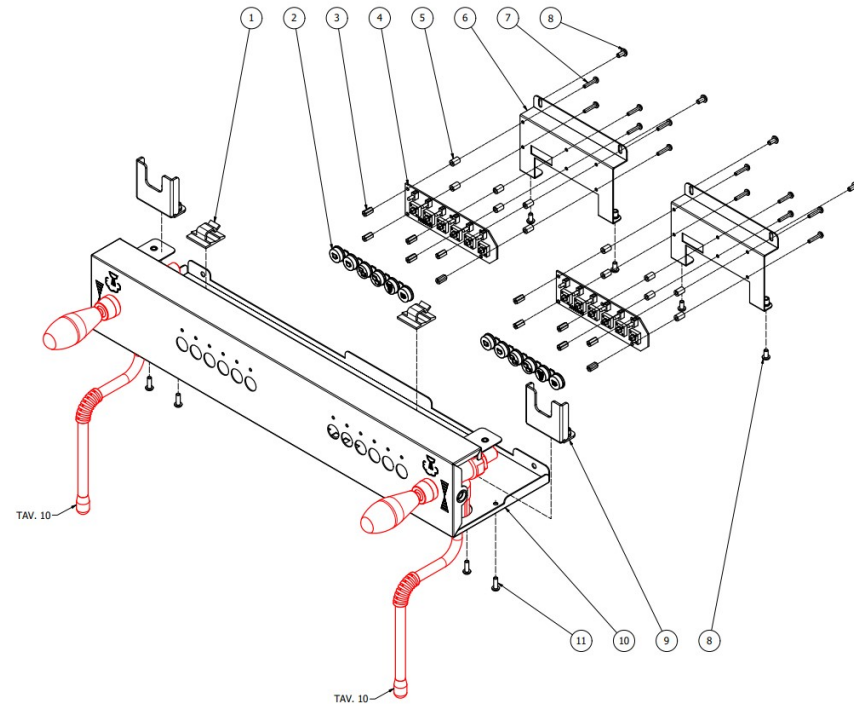

TABLE 2B
OTTO DE

POS	CODE	DESCRIPTION
1	7611517	CLAMP
2	5661501.01NX	BLACK 6 NYLON KEYS
3	5191511	SPACER
4	7665524.02PR	CARD KEYS.6KEYS 6LED WHITE PRESSURE(CARD ONLY KEYBOARD NOT INCLUDED)
5	5191506	SPACER D6X8.8
6	5058461LL	B2016 PUSHBUTTON SUPPORT
7	7809811	PLASTIC SCREW TCI M3X16 DIN85
8	7819908	SCREW TTEI M4X8
9	5058479LL	STEAM TAP SUPPORT W/COMPASSES
10	5094919SG	FRONTAL WORK DE
11	7819901	SCREW TTEI M4X12 ISO 7380 A2 INOX

TABLE 2B
OTTO DE