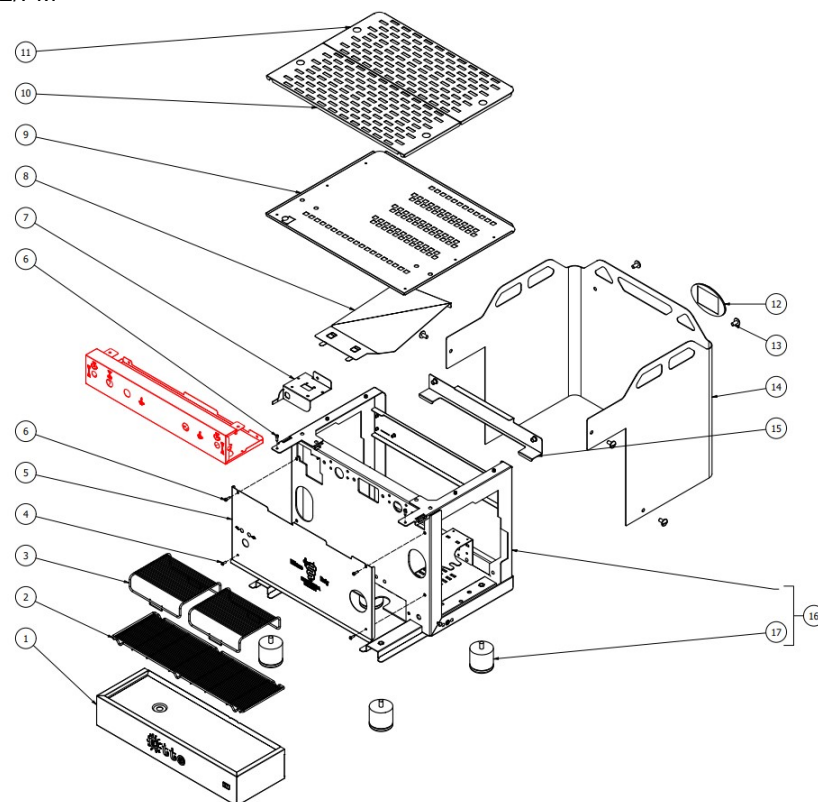

BEZZERA

Dal 1901

OTTO

COD. 9942074

REV. 00 ed

BEZZERA**OTTO**TABLE 1A
OTTO DE/PM

POS	CODE	DESCRIPTION
1	5968136	ASSY TRAY
2	5261020	WIRED DISCHARGE GRID
3	5261004	WIRED CUPS GRID
4	7819901	SCREW TTEI M4X12 ISO 7380 A2 INOX
5	5094921SG	FRONTAL GROUP
6	7816002	SCREW TCEI M4X12 UNI 5931 A2
7	5058503LL	VOLUMETRIC COUNTER SUPPORT W/COMPASSES
8	5056358LW	CUPS-HEATER SLIDE
9	5076325LW	CUPS HEATER
10	5074683LW	CUPS-HEATER GRID
11	5074684LW	BACK CUPS-HEATER
12	5521512	BEZZERA LABEL
12	5521525	GOLDEN LABEL SNAKE MILANO ITALY
13	7809906	SCREWS POELIER M8X16 A2 AISI304
14	5011721LW-YE	WHITE BODY
14	5011721LW-VN	BLACK BODY
14	5011721LW-VX	RED BODY
14	5091732LW	STAINLESS STEEL BODY
15	5098407LL	BODY SUPPORT W/COMPASSES
16	5964749	ASSY FRAME
17	7474215	FEET

BEZZERA**OTTO**TABLE 1A
OTTO DE/PM

BEZZERA

OTTO

TABLE 1B
OTTO DE - With automatic steam

POS	CODE	DESCRIPTION
1	5968136	ASSY TRAY
2	5261020	WIRED DISCHARGE GRID
3	5261004	WIRED CUPS GRID
4	7819901	SCREW TTEI M4X12 ISO 7380 A2 INOX
5	5094921SG	FRONTAL GROUP
6	7816002	SCREW TCEI M4X12 UNI 5931 A2
7	5058503LL	VOLUMETRIC COUNTER SUPPORTW/COMPASSES
8	5056358LW	CUPS-HEATER SLIDE
9	5076325LW	CUPS-HEATER
10	5074683LW	CUPS-HEATER GRID
11	5074684LW	BACK CUPS-HEATER
12	5521512	BEZZERA LABEL
12	5521525	GOLDEN LABEL SNAKE MILANO ITALY
13	7809906	SCREWS POELIER M8X16 A2 AISI304
14	5011721LW-YE	WHITE BODY
14	5011721LW-VN	BLACK BODY
14	5011721LW-VX	RED BODY
14	5091732LW	STAINLESS STEEL BODY
15	5098407LL	BODY SUPPORT W/COMPASSES
16	5964750	ASSY FRAME
17	7474215	FEET

BEZZERA

OTTO

TABLE 1B
OTTO DE - With automatic steam

TABLE 2A
OTTO PM

POS	CODE	DESCRIPTION
1	5058479LL	STEAM TAP SUPPORT W/COMPASSES
2	7816002	SCREW TCEI M4X12 UNI 5931 A2
3	5094920SG	FRONTAL WORK PM
4	7809906	SCREWS POELIER M8X16 A2 AISI304
5	7819901	SCREW TTEI M4X12 ISO 7380 A2 INOX
6	7633355	SWITCH 110V
6	7633354	SWITCH 230V