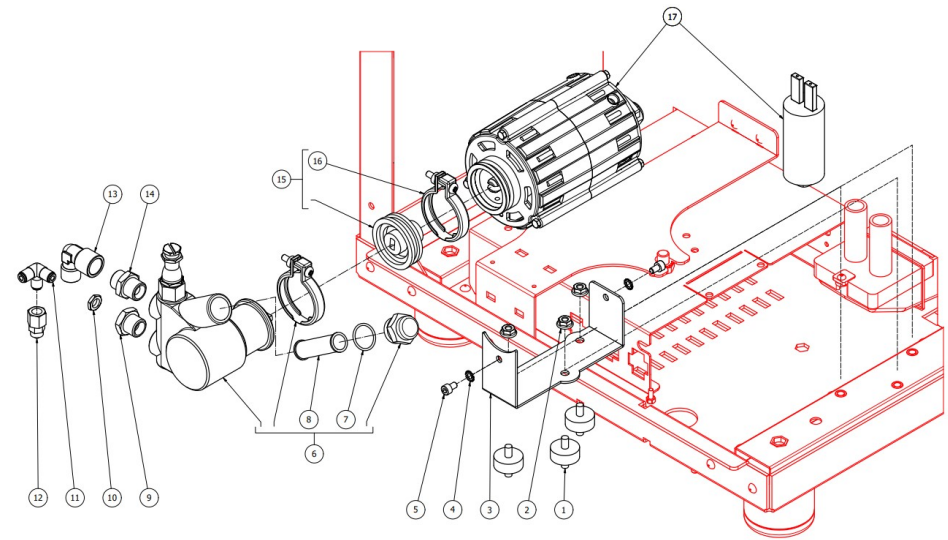

TABLE 4
OTTO DE/PM

POS	CODE	DESCRIPTION
1	7470601	VIBRATION-DAMPING D25X10
2	7812701	NUT M6 DIN6923 INOX A2
3	5058502LW	MOTOR SUPPORT
4	7814002	NOTCHED WASHER D4
5	7816027	SCREW TCEI M5X8 UNI5931 A2
6	7730506	ROTARY PUMP 100L/H PA104X
7	7496033	OR GASKET 2075 VITON
8	7374005	PROCON PUMP FILTER
9	5302057AL	FITTING 1/8
10	5221844	NUT 1/8
11	7304505TR	FITTING 3 WAYS 1/8
12	7304538TR	FITTING
13	7303044TR	FITTING 3/8
14	5302012.01AL	STRAIGHT FITTING 3/8
15	7730508	KIT PUMP 48YZ
16	7611508	PUMP CLAMP
17	7742404.03	ELECTRIC MOTOR 220/240V 6MF 50/60HZ
17	7741005.03	ELECTRIC MOTOR 110V 25MF 50/60HZ

TABLE 4
OTTO DE/PM