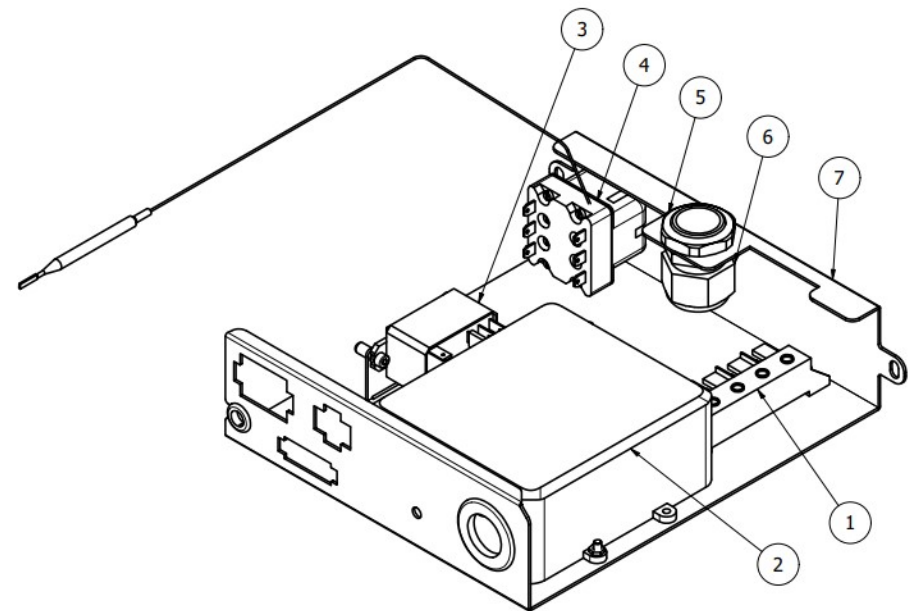

TABLE 11B
OTTO DE

POS	CODE	DESCRIPTION
1	7612514	WISE FV173 4 CONTACTS
2	7662643.04PR	ELECTRONIC DOSAGE 220/240V
2	7662759GI	DOSAGE 3D5 DE FULL RANGE SW.1.07
2	7662641.04PR	ELECTRONIC DOSAGE 110/120V
3	7635423	RELAY 30A 110V
3	7635422	RELAY 30A 220/240V
4	7434001	THERMOSTAT MANUAL
5	7614004	NUT PG21 ES.30 H6 POLYAMIDE
6	7614002	CABLE-PRESS PG21 POLYAMIDE
7	5052405LL	ELECTRIC BOX W/COMPASSES

TABLE 11B
OTTO DE