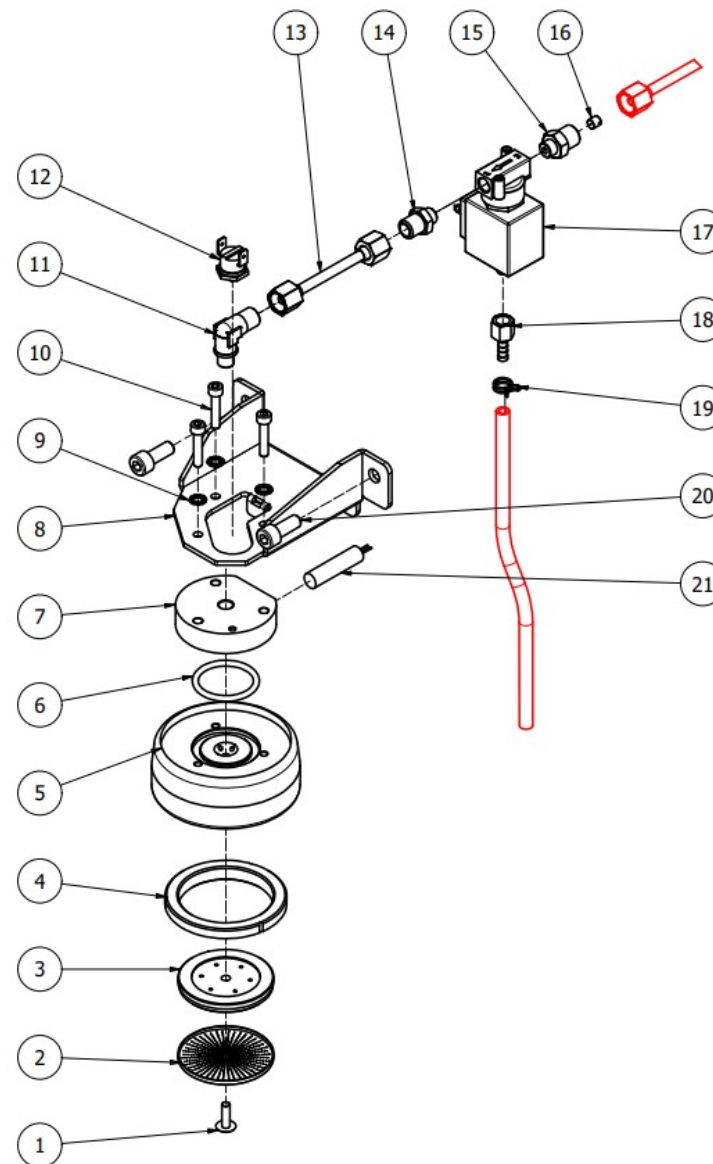

TABLE 3
OTTO DE/PM

POS	CODE	DESCRIPTION
1	7809903	SCREWS POLIERS M5X16 A4 AISI316
2	5470501	SHOWER D57 AISI 304
3	5285501AL	SHOWER-HOLDER D57 H7.5 OT60LF
4	7493008	CONICAL GASKET H9.3 NBR 90SH PEROS
5	5280502TW-AL	COUPLING RING DENICROMAL
6	7496004.01	GASKET OR 139 VITON FDA
7	5283520.02AL	CARTRIDGE FLANGE D60X14,5 OT60LF
8	5018460.01CT	SUPPORT COUPLING RING
9	7814002	NOTCHED WASHER D4
10	7816021	SCREW TCEI M5X25 UNI 5931 A2
11	5301504AL	ELBOW FITTING M12X1/8
12	7634808	THERMAL SAFETY DEVICE 250V 95°C
13	5162495LL	SOLENOID VALVE PIPE
14	5302004AL	FITTING M12X1/8
15	5302014AL	FITTING M13X1/8
16	5223003	JET M6 X 6 HOLE D0.8 OT
17	7702419R	SOLENOID VALVE ODE 3 WAYS 110/120V
17	7702418R	SOLENOID VALVE 3 WAYS ODE 230/240V 50/60HZ
18	5370313	GROUP E.VALVE DRAIN RUBBER HOLDER
19	7611516	CLAMP 10086
20	7816014	SCREW M8X20 UNI5931 A2
21	5963222	ASSY HEATING ELEMENT CARTRIDGE 110/120V
21	5963221.01	ASSY CARTRIDGE HEATING ELEMENT 220/240V 100W

TABLE 3
OTTO DE/PM