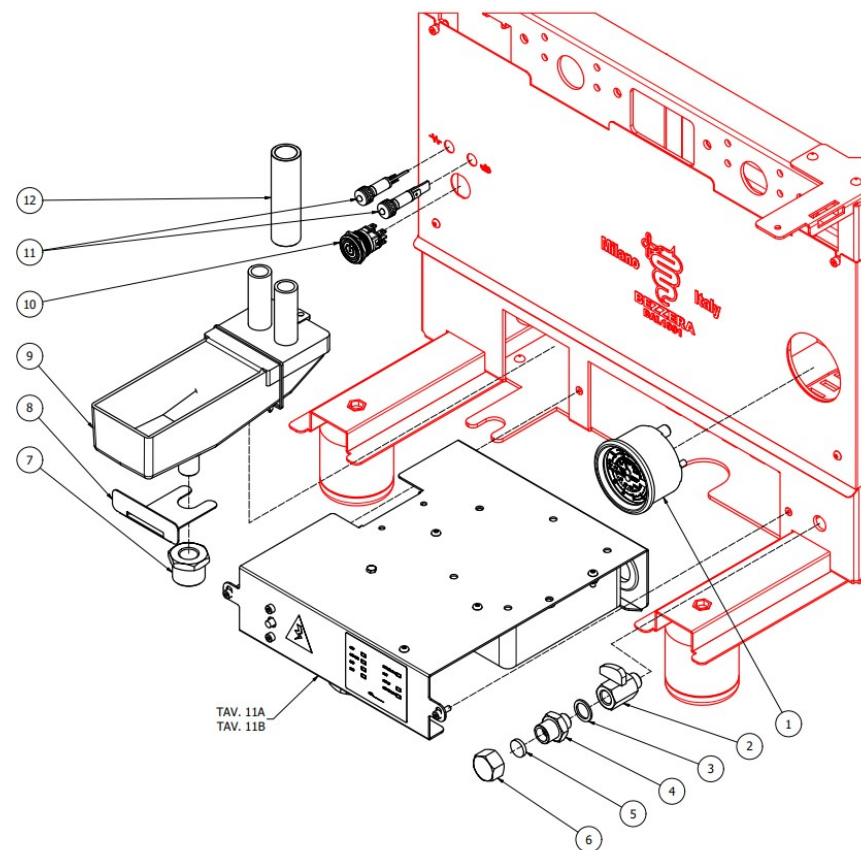

TABLE 7B

OTTO DE - With automatic steam

TABLE 8
OTTO DE/PM

POS	CODE	DESCRIPTION
1	5302077AL	FITTING PORT.M14X1 OTXTUBO6X4 OT57USA
2	7496052	OR GASKET 114 VITON
3	5471539	CALIBRATED SPRING D.1,6
4	5224620AL	GASKET-HOLDER ES.12X6.8 OT57USA
5	5493042	GASKET D.11X3
6	5283053TP	SURPRESSION VALVE BODY
7	7496018	OR GASKET 105
8	5224615AL	GASKET-HOLDER SURP.VALVE OT57USA
9	5471505	CALIBRATED SPRING D0.45 H22 AISI302
10	5302017AL	FITTING M12 ES16 H26.5 OT57USA
11	5471019	FILTER D8,5X5 AISI304
12	7304536TR	UNION ELBOW D6 1/8"G RUVECO
13	7611516	CLAMP 10086
14	5194554	SURPRESSION VALVE DRAIN HOSE

TABLE 8
OTTO DE/PM

TABLE 9
OTTO DE/PM

POS	CODE	DESCRIPTION
1	7432524.01	PRESSURE GAUGE D60
2	7451504	BALL VALVE MINIBALL 1/4
3	5221869	WASHER D14 X 20 X 1.5 COPPER
4	5302078AL	FITTING 3/8
5	5492011	GASKET D15X3 ASBESTOS FREE
6	5221819	CAP NUT 3/8
7	5225294	FITTING M/F 3/4X3/8
8	5013005LW	DRAIN BOWL COVERING
9	5963038.01	ASSY DISCHARGE TANK
10	7633355SG	SWITCH 110V ON/OFF
10	7633354SG	SWITCH 230V ON/OFF
11	7633628	WHITE LAMP
12	5194671	SILICON TUBE 18X24L85

TABLE 9
OTTO DE/PM

TABLE 10
OTTO DE/PM

POS	CODE	DESCRIPTION
1	7371522	BLACK KNOB 137/70-M8
2	5222823CM	FERRULE 3/8
3	5225610	ARTICULATED JOINT M8
4	5964121	ASSY KNOB TAP FOR STEAM PIPE
5	5221892	NUT 3/8 STEAM TAP
6	5260207DL	TREE D12X60,5 AISI303
7	5471513	SPRING D8 H17 AISI302
8	5261801	WASHER D11
9	5494004	GASKET D12 X 6 PTFE GRAPHITIZED
10	5283058AL	TAP BODY 3/8
11	5496042	GASKET D11X4X4 EPT 70
12	5224603AL	GASKET HOLDER D12X12 OT57USA
13	5225309.01AL	FITTING M13X3/8
14	5964120	ASSY STEAM TAP + PIPE WITHOUT KNOB
15	5471532.01	SPRING FOR ARTICULATION
16	5190501	CUP FOR FITTING PTFE/GLASS
17	5494021	NUT GASKET PTFE H=1,5
18	5494020	GLOBE GASKET 14.3 PTFE
19	5221872.01	LOOSEN NUT 3/8
20	7371004	STEAM PIPE PROTECTION
21	7496096	GASKET OR. RED SILICONE
22	7496095	OR GASKET 6X1.2 EPDM70
23	5266610	4-HOLES STEAM TERMINAL AISI303
24	7479994.01	STEAM TUBE 4 HOLES