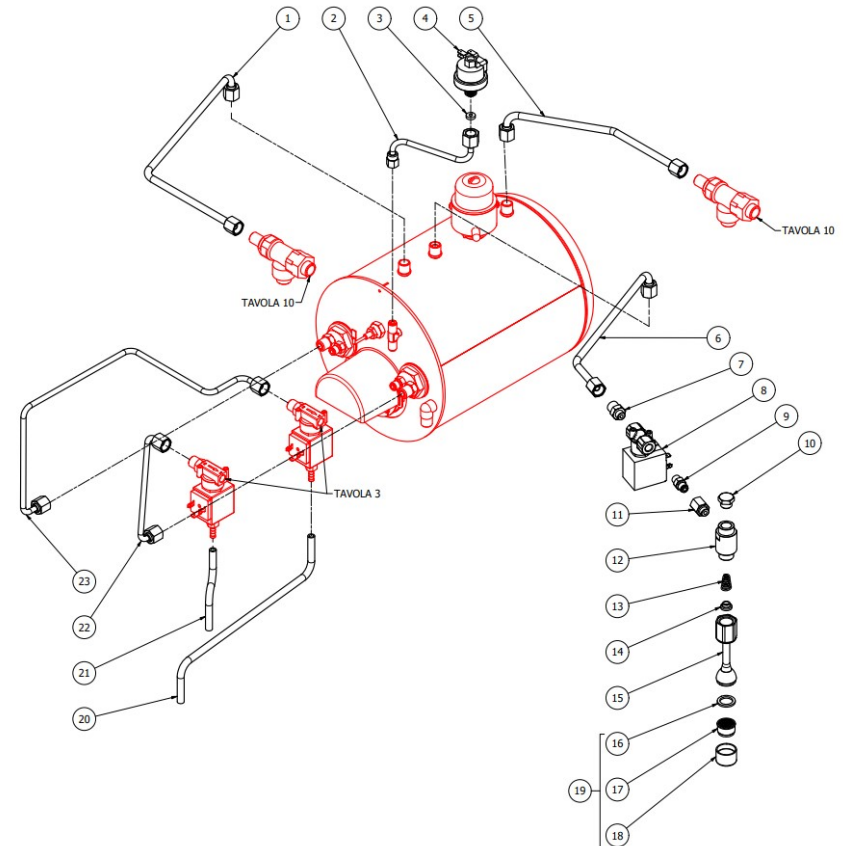

TABLE 7A
OTTO DE/PM

POS	CODE	DESCRIPTION
1	5163399LL	LEFT STEAM COPPER PIPE
2	5162317.01LL	PRESSOSTAT PIPE
3	5492028	GASKET D10.5X4X3
4	7433025	PRESSOSTAT XP100 1/4
5	5163400LL	RIGHT STEAM COPPER PIPE
6	5163401LL	WATER COPPER PIPE
7	5302014AL	FITTING M13X1/8
8	7702320.01	EV.2 WAY 220/230V BIG COIL
8	7702414.01	EV.2 WAYS OLAB 240V BIG COIL
8	7701121.01	SOLENOID VALVE 2WAY OLAB 110V BIG COIL
9	7304502TR	STRAIGHT FITTING 1/8
10	5226405AL	PLUG 1/4
11	5225310AL	FITTING MF 1/8
12	5222228AL	SPARKLING WATER ARCADIA SHORT
13	5471532.01	SPRING FOR ARTICULATION
14	5190501	CUP FOR FITTING PTFE/GLASS
15	5966570	WATER PIPE 14,3 H85 WITHOUT AIR FILTER
16	5493003	GASKET D20.5X15 H1.5 NBR 70SH
17	5471037	ACETALIC AIR FILTER
18	7305020TW	WATER TERMINAL
19	5226601TW	WATER HOSE TERMINAL
20	5194540	SILICON PIPE D8X5X1.5 L=300
21	5194699	SILICON PIPE 8X5X120
22	5162519LL	EXCHANGER/SOLENOID VALVE PIPE 1°GR
23	5162520LL	EXCHANGER/SOLENOID VALVE PIPE 2°GR

TABLE 7A
OTTO DE/PM