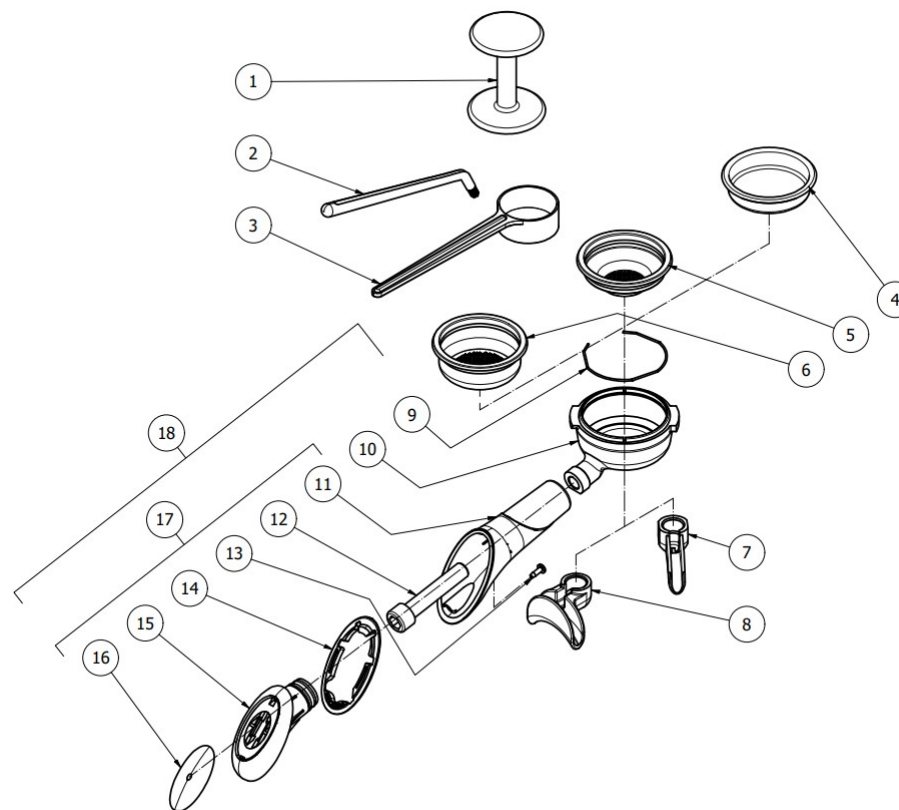

TABLE 12
OTTO DE/PM

POS	CODE	DESCRIPTION
1	5373001	COFFEE-PRESS ABS
2	7990603	CLEANING BRUSH FOR COFFEE MACHINE
3	5372101	BLACK MEASURE
4	5471038	BLIND FILTER AISI304
5	5471031.01	FILTER 1 CUP 10 GRAMS
6	5471035	FILTER 2 CUPS 20 GRAMS
7	7305006TW	SPOUT 1 WAY S/PB+PWP
8	7305007TW	SPOUT 2 WAYS WITHOUT PB+PWP
9	5471527	FILTER-HOLDER SPRING D1.2 AISI 302
10	5286016TW	FILTER-HOLDER TILTED HANDLE BZ GROUP
11	5371203	HANDLE
12	7816026	SCREW TCEI M12X60
13	7809810	SCREW PLAS FIX 45 TC POZI D.3,5X10
14	7493021	GASKET FOR LOGO HANDLE
15	5371204.01	CHROMED PLUG
16	5371205	PLATE WITH LOGO
17	5978508.02	ASSY HANDLE WITH LOGO
18	5965587.02R	ASSY FILTER-HOLDER 2TZ BZ HANDLESPOUT W/LOGO
18	5965586.02R	ASSY FILTER-HOLDER 1TZ BZ SPOUT 50°W/LOGO

TABLE 12
OTTO DE/PM