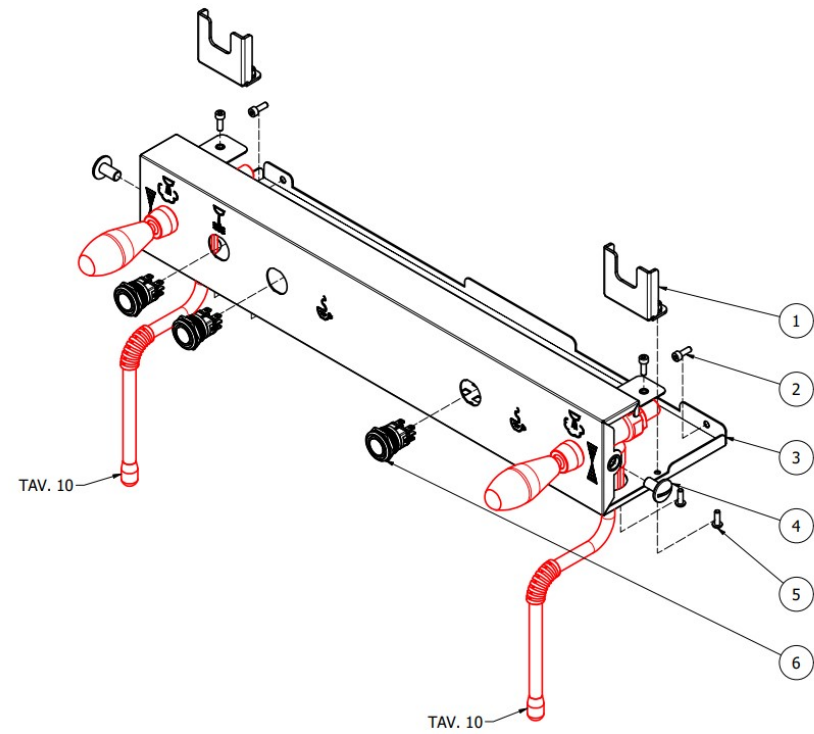

TABLE 2A
OTTO PM

POS	CODE	DESCRIPTION
1	5058479LL	STEAM TAP SUPPORT W/COMPASSES
2	7816002	SCREW TCEI M4X12 UNI 5931 A2
3	5094920SG	FRONTAL WORK PM
4	7809906	SCREWS POELIER M8X16 A2 AISI304
5	7819901	SCREW TTEI M4X12 ISO 7380 A2 INOX
6	7633355	SWITCH 110V
6	7633354	SWITCH 230V

TABLE 2A
OTTO PM