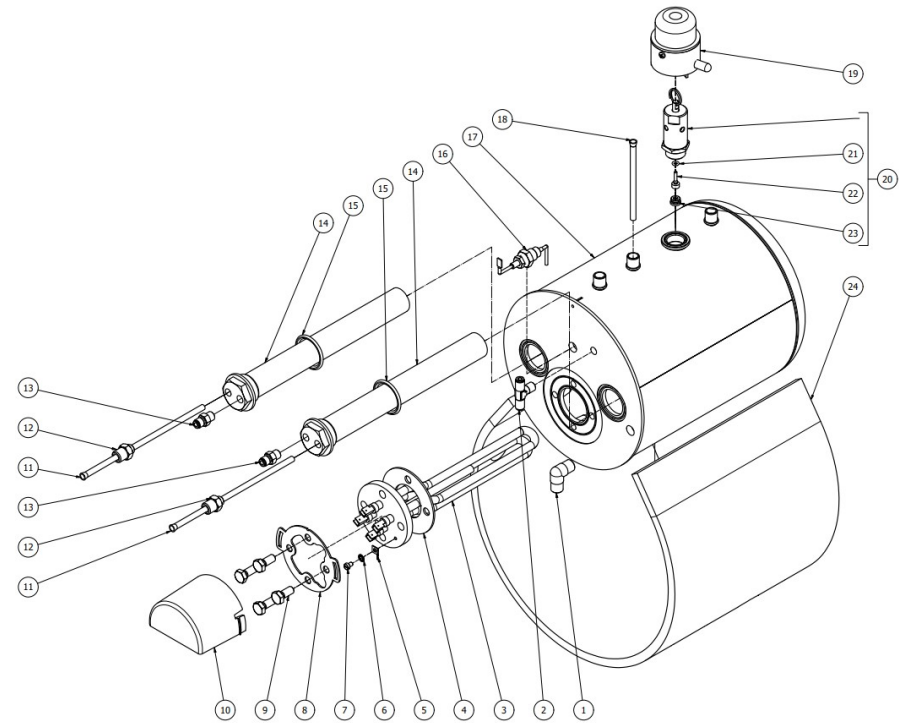

TABLE 5
OTTO DE/PM

POS	CODE	DESCRIPTION
1	5301506TR	UNION ELBOW M13X1/4
2	7304542TR	FITTING/CONIC TEE 1/8
3	5721130.01AL	HEATING ELEMENT 110V 1800W
3	5722252.01AL	HEATING ELEMENT 220/240V-2600/3050W
4	5492006	GASKET D76 X 39 X 2 ASBESTOS FREE
5	7615003	FASTON 45° HOLE D4.3
6	7814001	WASHER D4 DIN 6798A A2
7	7826212	SCREW TCI M4X6 UNI 6107 OT
8	5058478	SUPPORT COVER HEATING ELEMENT CONTACTS
9	7816423	SCREW TE M8X18 UNI5739 A2
10	5373109	COVER HEATING ELEMENT CONTACTS
11	5192314	SUCTION HOSE D6 L=180MM PTFE
12	5302075AL	FITTING M13-1/8"G
13	7304502TR	STRAIGHT FITTING 1/8
14	5329021DC-AL	EXCHANGER 2 HOLES L=235
15	5495007	COPPER GASKET D32X40
16	5973128LL	L/A PROBE COMPLETE
17	5321026BL	BOILER 2GR COMPACT
18	5192324	DRAW OUT D6X1 L=100 PTFE
19	5963047.01	ASSY CUP+O RING+VALVE PLUG
20	5965015.07	ASSY SECURITY VALVE 1,65 BAR VITON
21	7496094	O-RING GASKET 102 VITON 70SH
22	5264017.02	SECURITY VALVE PIN
23	5226417.01	SECURITY VALVE 1/8"G PLUG
24	9991029	BOILER COVER OTTO 690X245 SP10

TABLE 5
OTTO DE/PM