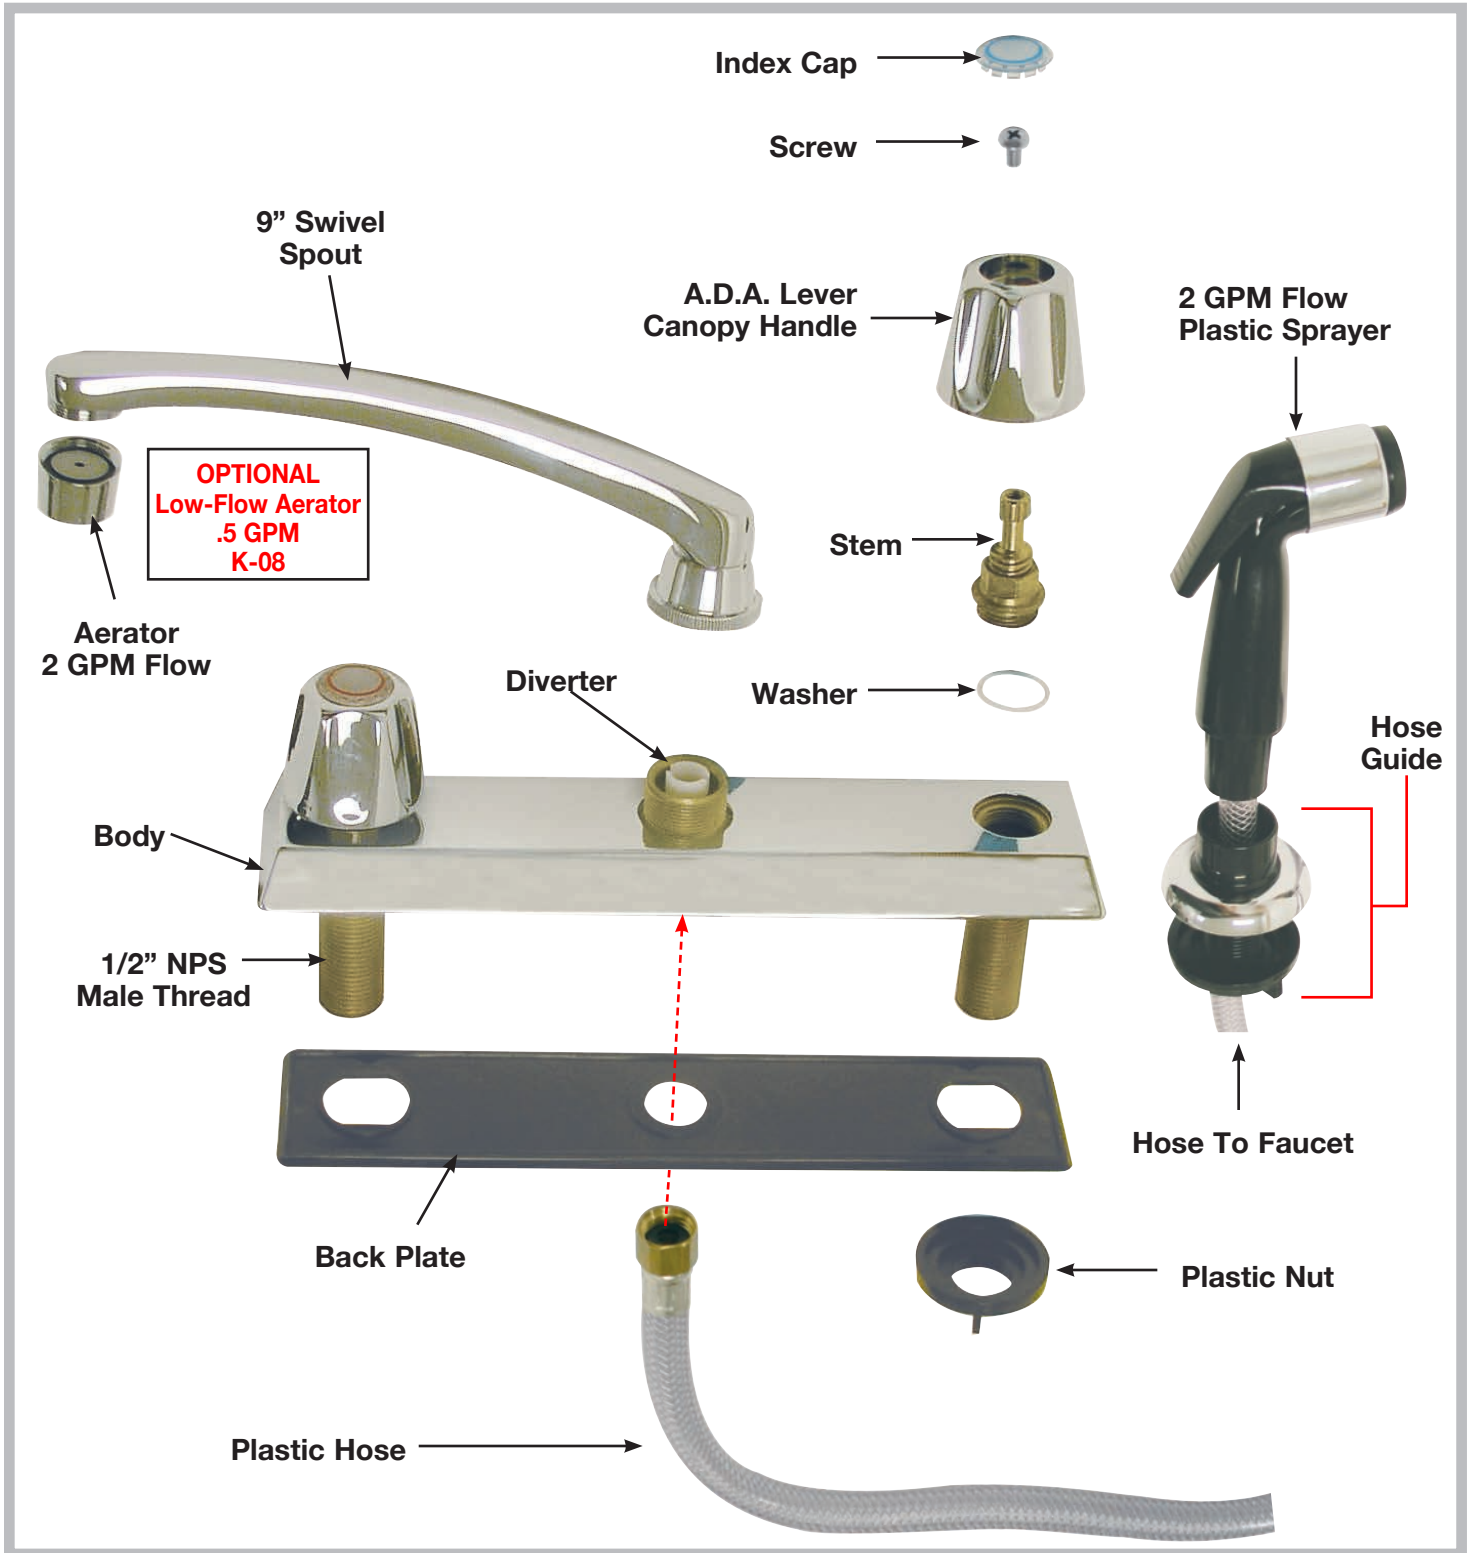

FAUCET PARTS - EXPLODED VIEW

Model: **K-58**

Conforms To NSF 61/9 Lead Free Requirements

WARNING: Faucets on this page may expose you to chemicals, including lead, that are known to the State of California to cause cancer or birth defects or other reproductive harm. For more info, visit www.p65warnings.ca.gov.