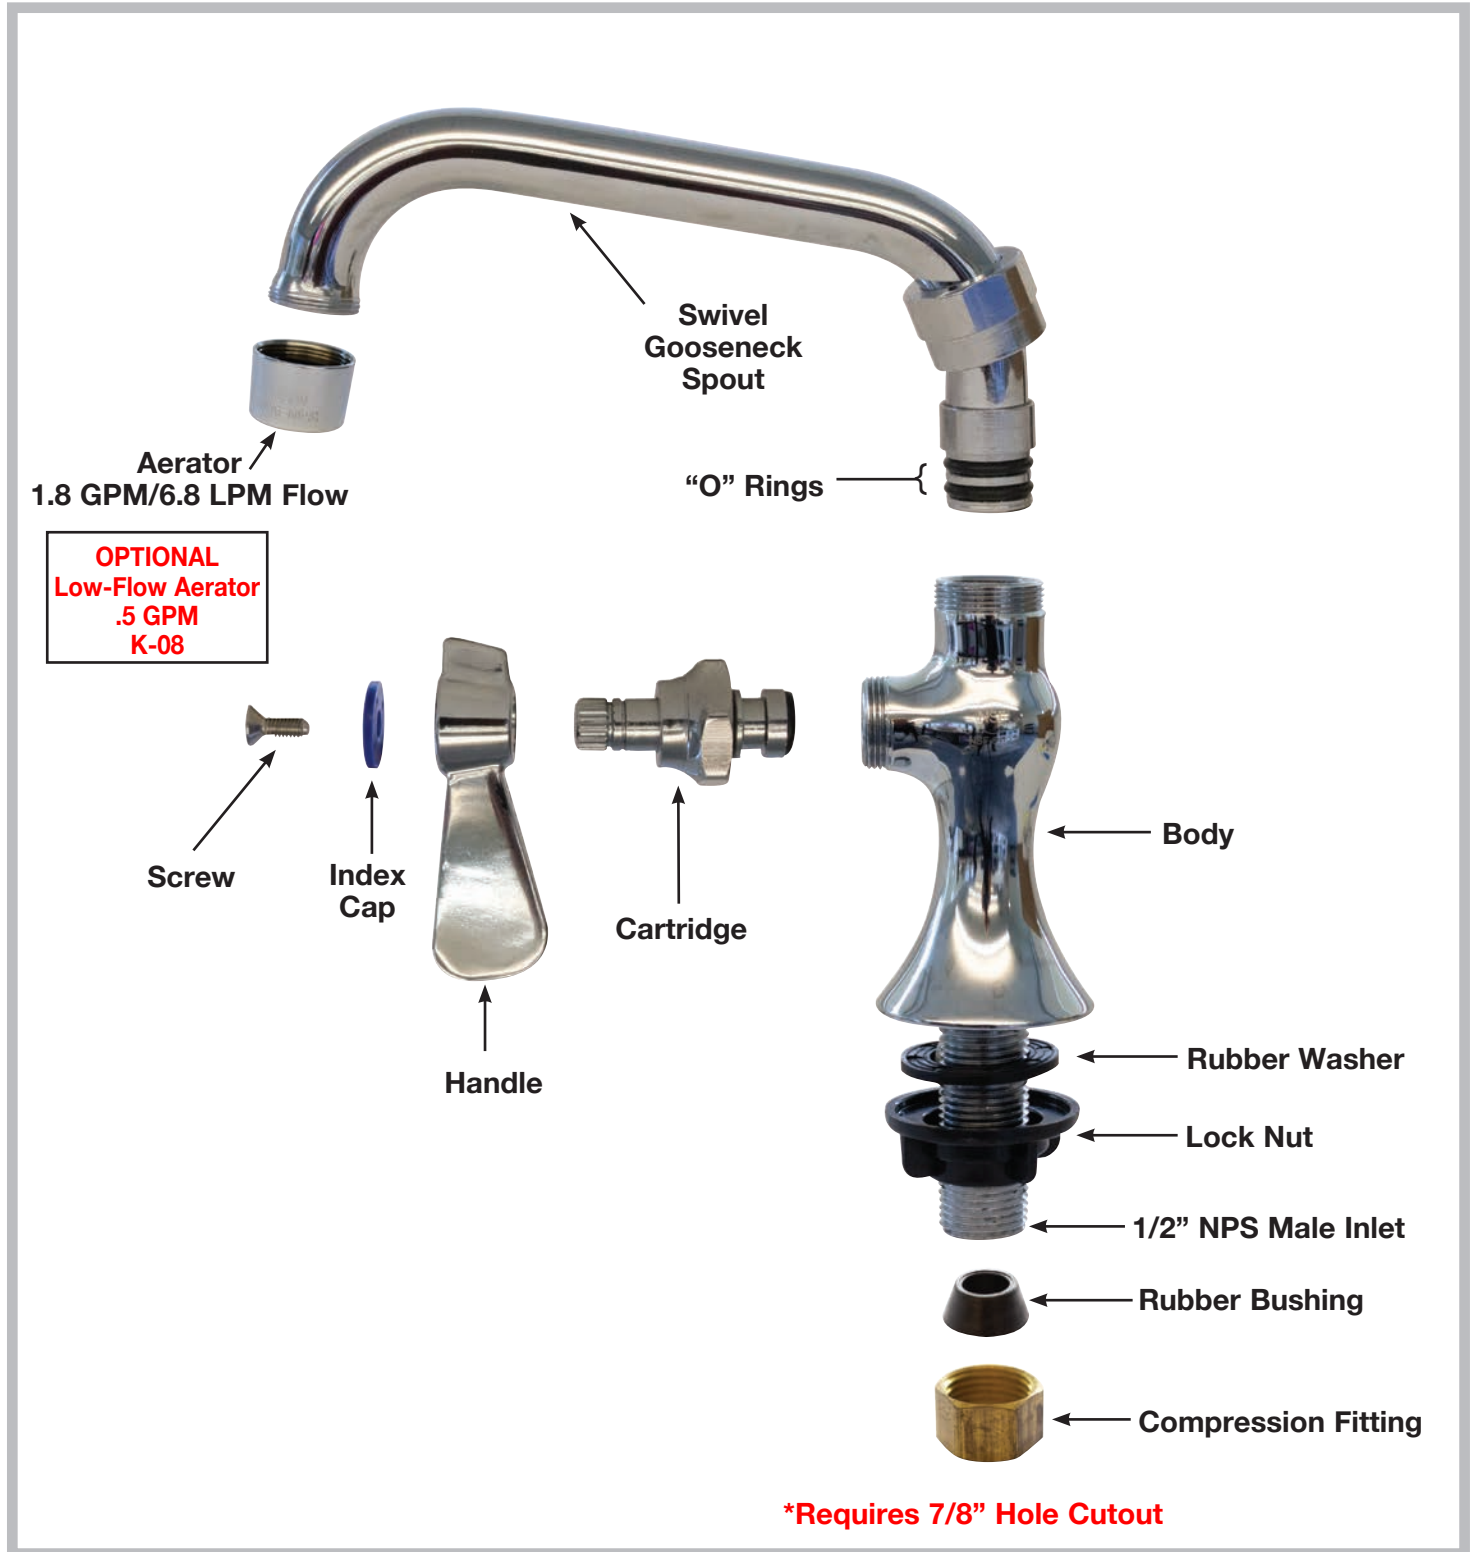

FAUCET PARTS - EXPLODED VIEW

Model: **K-49**

Conforms To NSF 61/9 Lead Free Requirements

WARNING: Faucets on this page may expose you to chemicals, including lead, that are known to the State of California to cause cancer or birth defects or other reproductive harm. For more info., visit www.p65warnings.ca.gov.