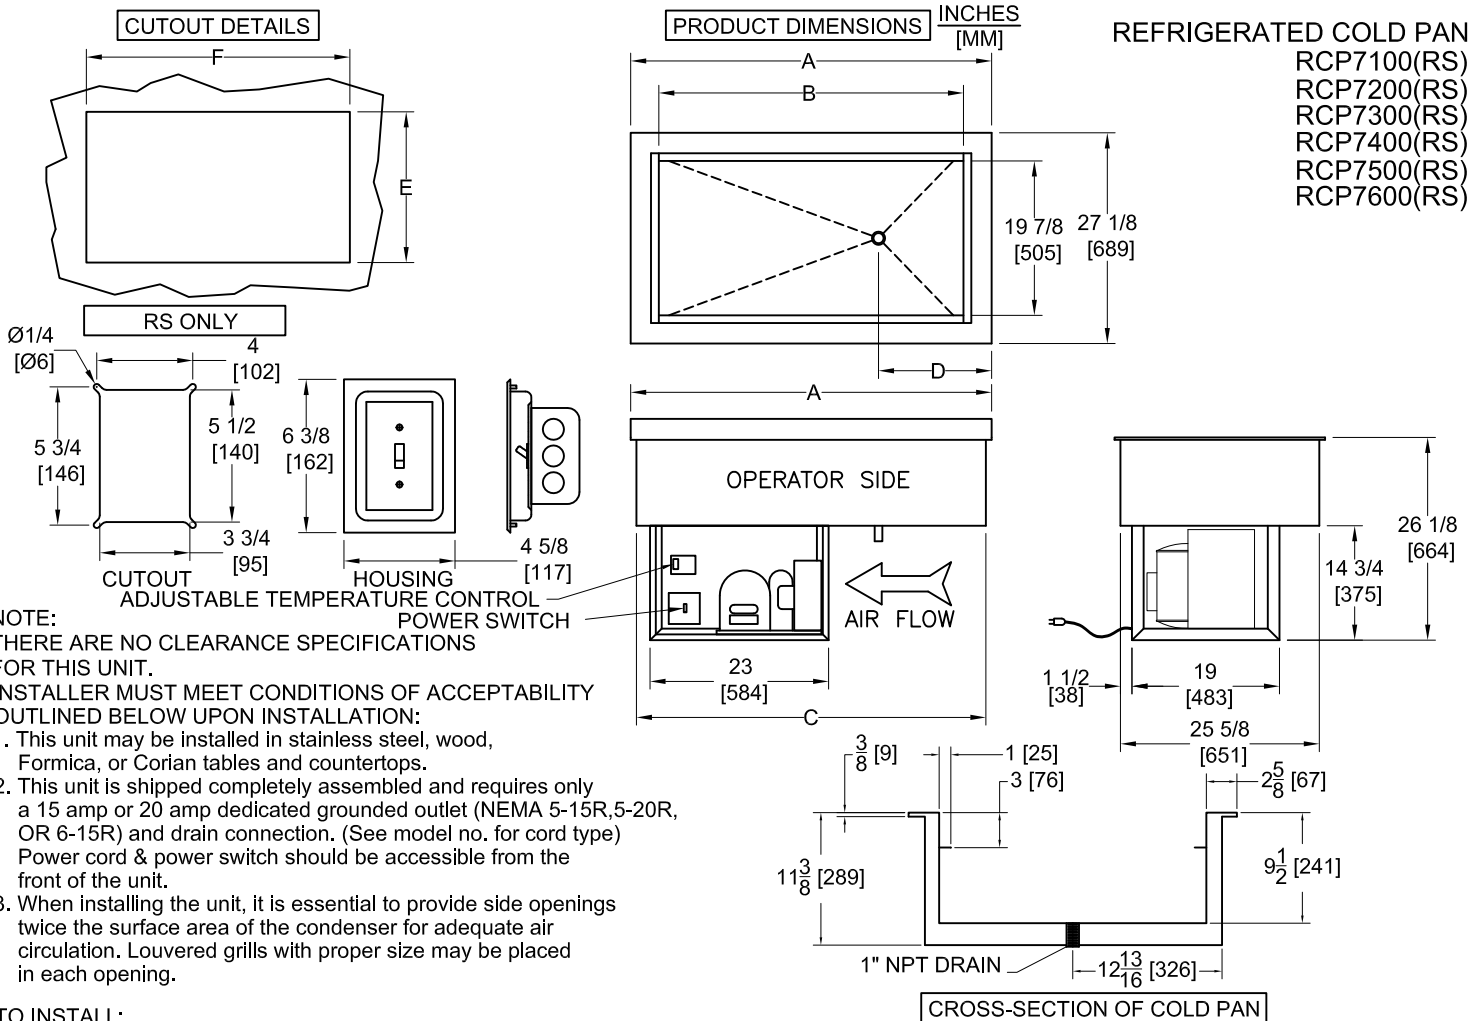

INSTALLATION INSTRUCTIONS

REFRIGERATED COLD PAN
RCP7100(RS)
RCP7200(RS)
RCP7300(RS)
RCP7400(RS)
RCP7500(RS)
RCP7600(RS)

NOTE:
THERE ARE NO CLEARANCE SPECIFICATIONS FOR THIS UNIT.
INSTALLER MUST MEET CONDITIONS OF ACCEPTABILITY OUTLINED BELOW UPON INSTALLATION:

1. This unit may be installed in stainless steel, wood, Formica, or Corian tables and countertops.
2. This unit is shipped completely assembled and requires only a 15 amp or 20 amp dedicated grounded outlet (NEMA 5-15R, 5-20R, OR 6-15R) and drain connection. (See model no. for cord type) Power cord & power switch should be accessible from the front of the unit.
3. When installing the unit, it is essential to provide side openings twice the surface area of the condenser for adequate air circulation. Louvered grills with proper size may be placed in each opening.

TO INSTALL:

1. Lay out "cutout" dimensions on countertop or table.
2. Cut out hole and add stiffeners to support weight of unit if necessary. Countertop must be flat and level before installing cold pan.
3. Apply a generous bead of silicone sealant to underside of mounting flange before setting unit into cutout. Remove any excess sealant from top flange and countertop.
4. Connect 1 inch drain to drain pan or floor drain. Consult local codes for approved drain connections.

Model Number	OVERALL DIMENSIONS				CUT-OUT DIMENSIONS		ELECTRICAL AND REFRIGERATION SPECIFICATIONS								
	DIM. A	DIM. B	DIM. C	DIM. D	DIM. E	DIM. F	VOLTS	HP	AMPS	REFRIGERANT TYPE	REFRIGERANT QTY	DESIGN PRESSURE HIGH	DESIGN PRESSURE LOW	POWER SUPPLY CORD	
RCP-7100 (RS)	19 1/8 [486]	11 7/8 [302]	17 5/6 [448]	5 [127]	25 7/8 [657]	17 7/8 [454]	115	1/5	4	R-513A	9 oz	442	162	NEMA 5-15P	
RCP-7200 (RS)	32 3/4 [832]	25 1/2 [648]	31 1/4 [794]	5 [127]	25 7/8 [657]	31 1/2 [800]	115	1/4	5	R-513A	10 oz	442	162	NEMA 5-15P	
RCP-7300 (RS)	46 1/2 [1181]	39 1/4 [997]	45 [1143]	5 [127]	25 7/8 [657]	45 1/4 [1149]	115	1/4	5	R-513A	11 oz	442	162	NEMA 5-15P	
RCP-7400 (RS)	60 1/4 [1530]	53 [1346]	58 3/4 [1492]	30 1/8 [765]	25 7/8 [657]	59 [1499]	115	1/4	5	R-513A	12 oz	442	162	NEMA 5-15P	
RCP-7500 (RS)	74 [1880]	66 3/4 [1695]	72 1/2 [1841]	37 [940]	25 7/8 [657]	72 3/4 [1848]	115	1/3	8	R-513A	13 oz	442	162	NEMA 5-15P	
RCP-7600 (RS)	87 3/4 [2229]	80 1/2 [2045]	86 1/4 [2191]	43 7/8 [1114]	25 7/8 [657]	86 1/2 [2197]	115	1/3	8	R-513A	14 oz	442	162	NEMA 5-15P