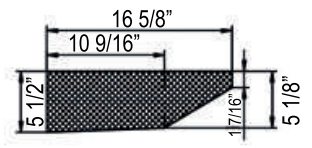

Evaporator Compartment

GDM-3BBS				
Description	W	D	H	Capacity (cu.ft)
	(inches)			
Inner cabinet	35 7/16"	24 11/16"	58 1/16"	29.39
Evaporator Compartment				1.12
Tube Cover	3 3/4"	1 1/8"	52 5/8"	0.13
Square Aluminum	1 1/8"	1 1/8"	58 1/16"	0.04

GDM-40BS				
Description	W	D	H	Capacity (cu.ft)
	(inches)			
Inner cabinet	43 5/16"	24 11/16"	58 1/16"	35.93
Evaporator Compartment				1.29
Tube Cover	3 3/4"	1 1/8"	52 5/8"	0.13
Square Aluminum	1 1/8"	1 1/8"	58 1/16"	0.04

GDM-47BS				
Description	W	D	H	Capacity (cu.ft)
	(inches)			
Inner cabinet	50 1/4"	24 11/16"	58 1/16"	41.67
Evaporator Compartment				1.29
Tube Cover	3 3/4"	1 1/8"	52 5/8"	0.13
Square Aluminum	1 1/8"	1 1/8"	58 1/16"	0.04