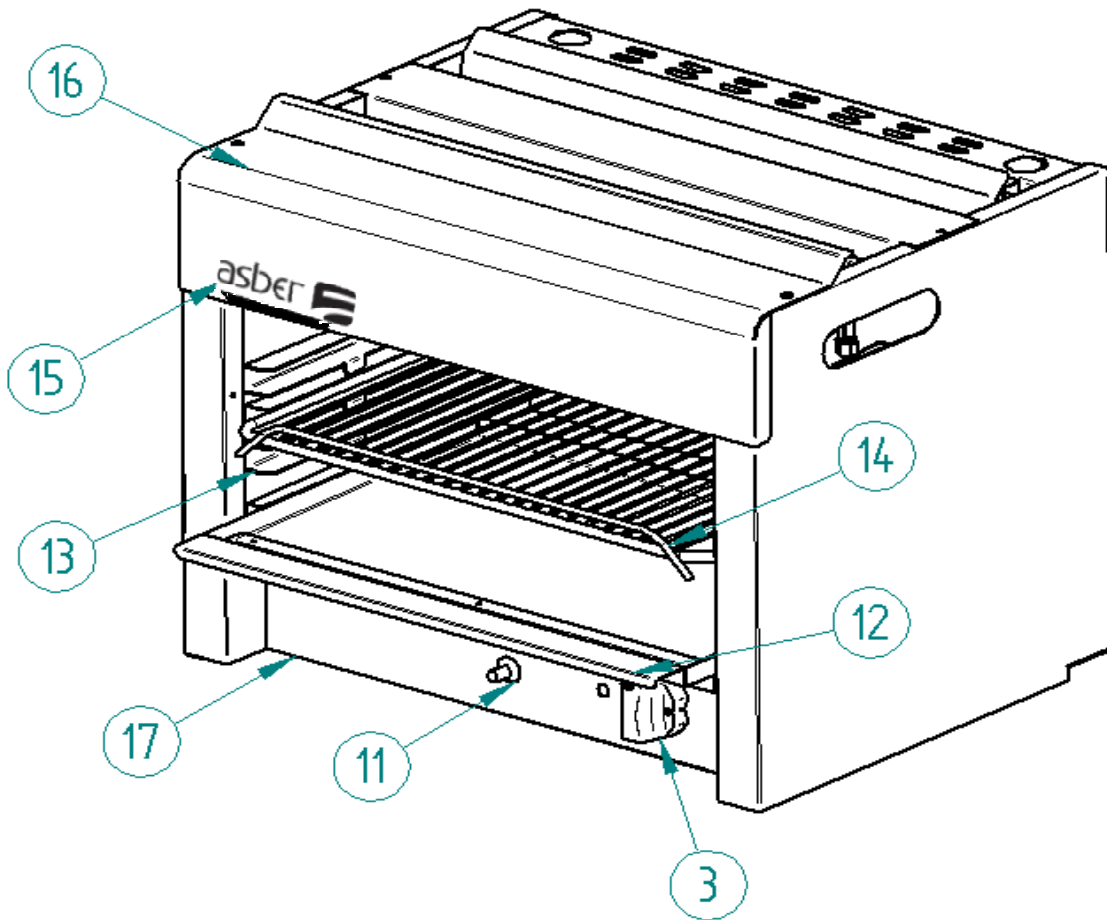

Cheese Melter

AECM-24 NG CODE. 1121583102

AECM-39 NG CODE. 1121583202

AECM-24 LP CODE. 1121583103

AECM-39 LP CODE. 1121583203

Notes: