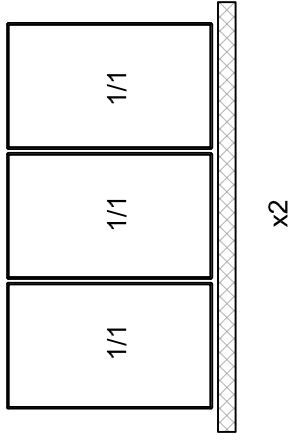

ARCTIC AIR  
MODEL: ARCB60  
REFRIGERATED CHEF BASE

ADAPTOR BARS SHIPPED WITH UNIT

(4) 20-1/2" S/S PAN SUPPORTS

NOTE: DRAWERS ACCEPT 6" DEEP PANS