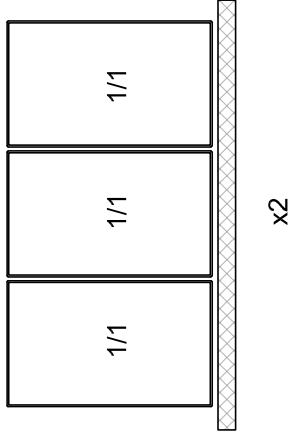

ARCTIC AIR
MODEL: ARCB60
REFRIGERATED CHEF BASE

ADAPTOR BARS SHIPPED WITH UNIT

(4) 20-1/2" S/S PAN SUPPORTS

NOTE: DRAWERS ACCEPT 6" DEEP PANS