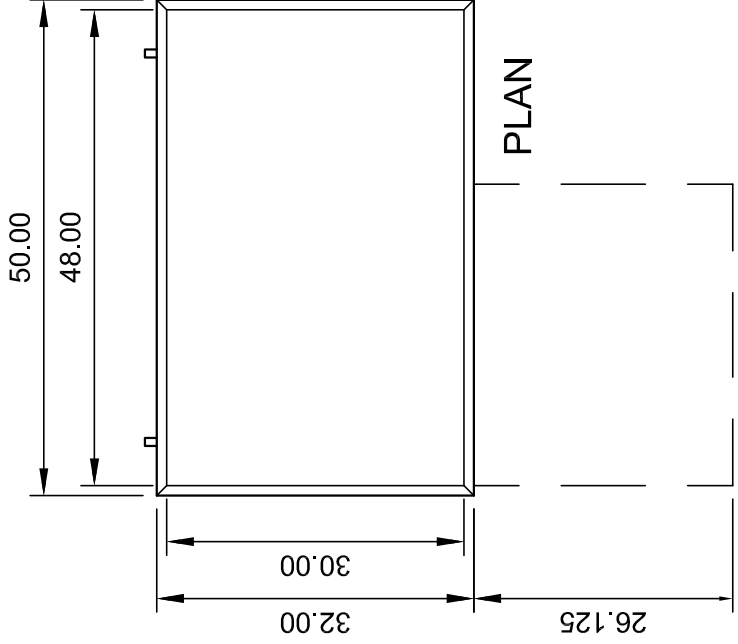

ARCTIC AIR  
MODEL: ARCB48  
REFRIGERATED CHEF BASE

ADAPTOR BARS SHIPPED WITH UNIT

(4) 20-1/2" S/S PAN SUPPORTS

NOTE: DRAWERS ACCEPT 6" DEEP PANS