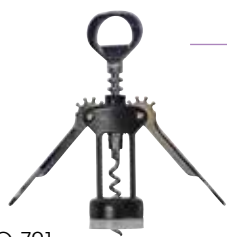

BOTTLE/CAN OPENERS

Twist & Out™

Front gears Back handle
CO-902

REDUCES
HAND
FATIGUE

Front gears Back handle
CO-901

FEEL THE
SOFT
GRIP

Twist & Out™
hanging
packaging

TWIST & OUT™ CHROME-PLATED CAN OPENERS

- ◆ Soft-grip handle helps to reduce hand fatigue while providing leverage when turning the crank
- ◆ Smooth cutting blade makes all-day prep easier
- ◆ Durable frame - opens #10 cans with ease

| ITEM | DESCRIPTION | UOM | CASE |
|--------|-----------------------|------|-------|
| CO-901 | 7"L, Easy-Turn Handle | Each | 12/48 |
| CO-902 | 8-3/4"L, Crank Handle | Each | 12/48 |

CO-530

CLASSIC CAN OPENER

| ITEM | DESCRIPTION | UOM | CASE |
|--------|---------------|------|-------|
| CO-530 | White Handles | Each | 12/72 |

CORKSCREWS

CO-720

DOUBLE-HINGED CORKSCREW

| ITEM | DESCRIPTION | UOM | CASE |
|--------|-------------------------|------|------|
| CO-720 | Double-Hinged Corkscrew | Each | 6/96 |

CO-501

CO-701

WING-STYLE CORKSCREWS

| ITEM | DESCRIPTION | UOM | CASE |
|--------|-------------------|------|--------|
| CO-501 | Wing Type, Chrome | Each | 12/144 |
| CO-701 | Wing Type, Black | Each | 12/72 |