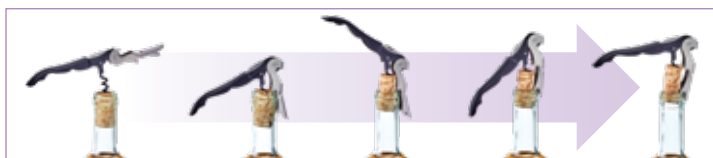

- ◆ Soft-grip handle helps to reduce hand fatigue while providing leverage when turning the crank
- ◆ Smooth cutting blade makes all-day prep easier
- ◆ Durable frame - opens #10 cans with ease

| ITEM | DESCRIPTION | UOM | CASE |
|--------|-----------------------|------|-------|
| CO-901 | 7"L, Easy-Turn Handle | Each | 12/48 |
| CO-902 | 8-3/4"L, Crank Handle | Each | 12/48 |

CO-530

CLASSIC CAN OPENER

| ITEM | DESCRIPTION | UOM | CASE |
|--------|---------------|------|-------|
| CO-530 | White Handles | Each | 12/72 |

CORKSCREWS

CO-720

DOUBLE-HINGED CORKSCREW

| ITEM | DESCRIPTION | UOM | CASE |
|--------|-------------------------|------|------|
| CO-720 | Double-Hinged Corkscrew | Each | 6/96 |