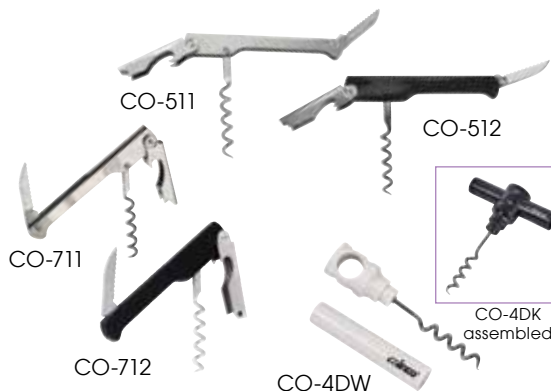

BOTTLE/CAN OPENERS

Twist & Out™

Front gears Back handle
CO-902

REDUCES
HAND
FATIGUE

Front gears Back handle
CO-901

FEEL THE
SOFT
GRIP

Twist & Out™
hanging
packaging

TWIST & OUT™ CHROME-PLATED CAN OPENERS

- ◆ Soft-grip handle helps to reduce hand fatigue while providing leverage when turning the crank
- ◆ Smooth cutting blade makes all-day prep easier
- ◆ Durable frame - opens #10 cans with ease

| ITEM | DESCRIPTION | UOM | CASE |
|--------|-----------------------|------|-------|
| CO-901 | 7"L, Easy-Turn Handle | Each | 12/48 |
| CO-902 | 8-3/4"L, Crank Handle | Each | 12/48 |

CO-530

CLASSIC CAN OPENER

| ITEM | DESCRIPTION | UOM | CASE |
|--------|---------------|------|-------|
| CO-530 | White Handles | Each | 12/72 |

CORKSCREWS

CO-720

DOUBLE-HINGED CORKSCREW

| ITEM | DESCRIPTION | UOM | CASE |
|--------|-------------------------|------|------|
| CO-720 | Double-Hinged Corkscrew | Each | 6/96 |

CO-501

CO-701

WING-STYLE CORKSCREWS

| ITEM | DESCRIPTION | UOM | CASE |
|--------|-------------------|------|--------|
| CO-501 | Wing Type, Chrome | Each | 12/144 |
| CO-701 | Wing Type, Black | Each | 12/72 |