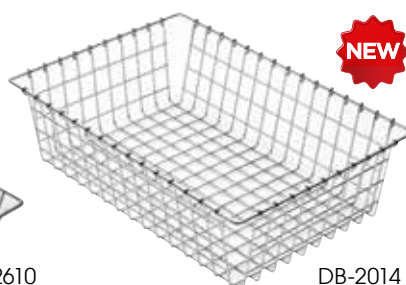

DB-2610

DB-2014