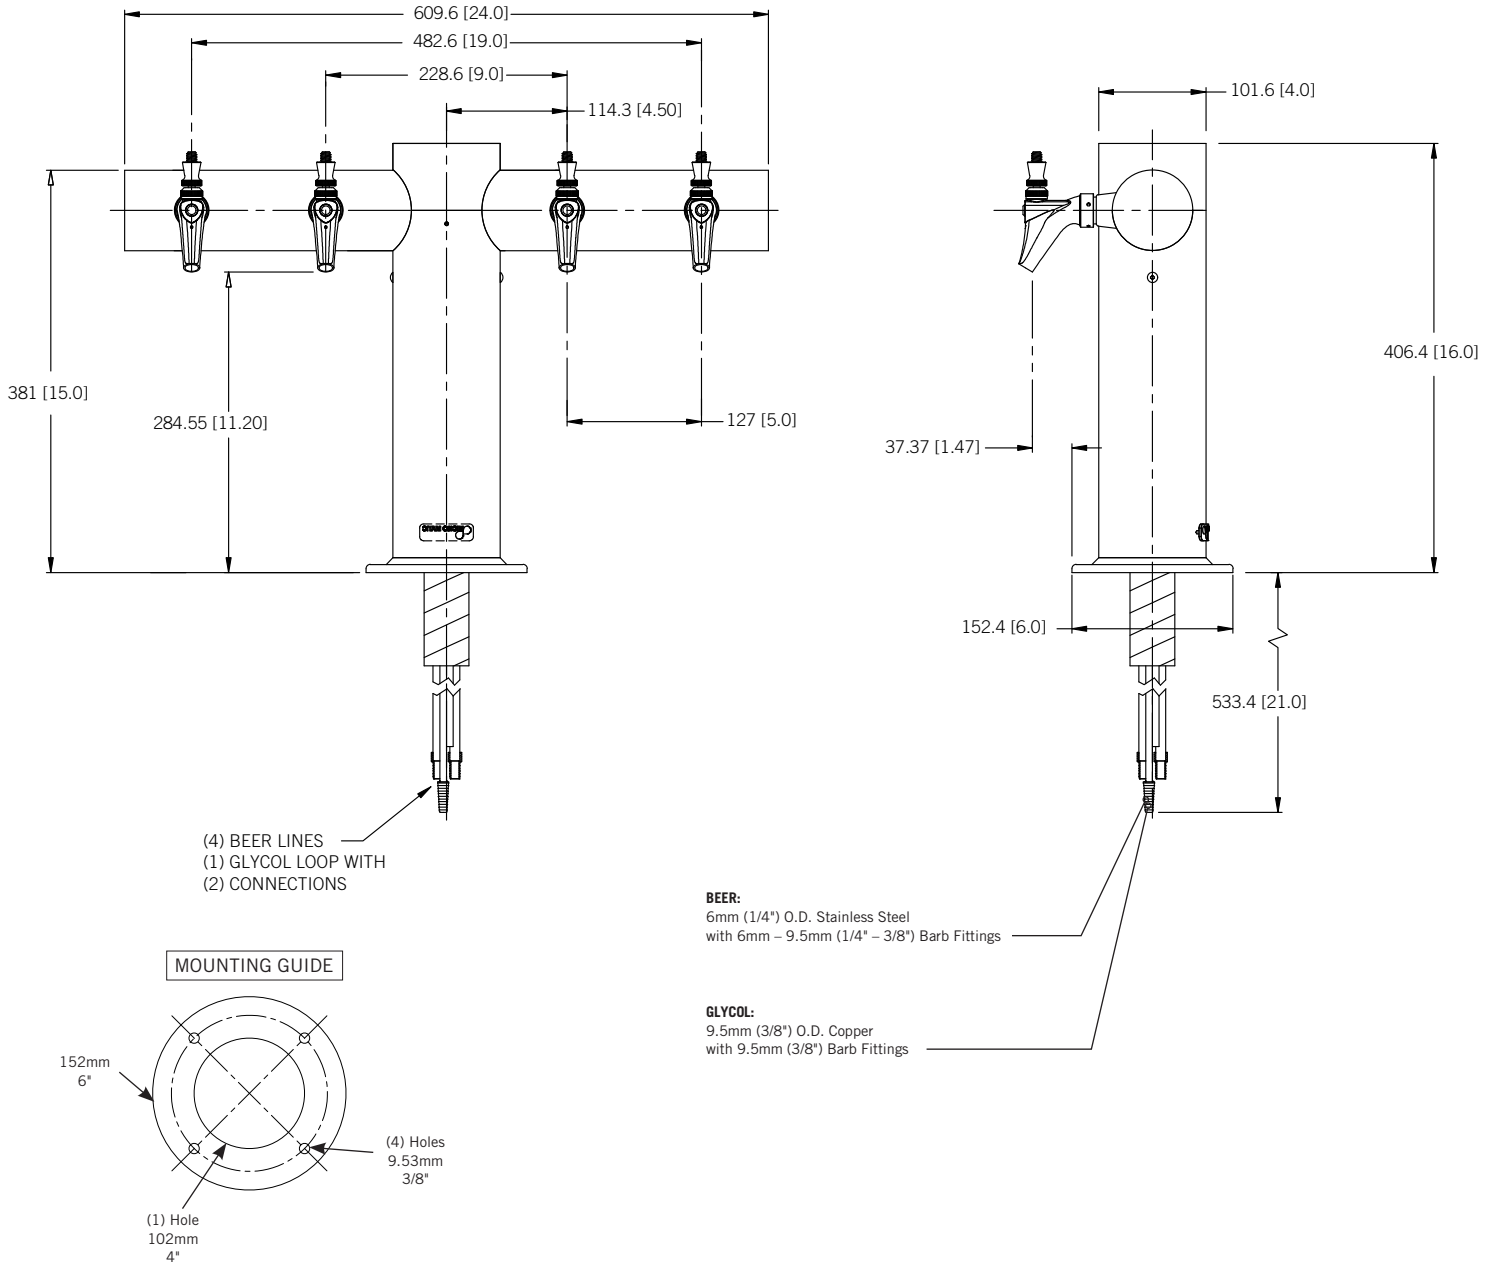

DRAFT TOWER

MATTE BLACK METROPOLIS™ T - 4 FAUCET

- Metropolis™ towers offer a dramatic Art Deco look
- The draft tower is a marketing tool, not just a bar fixture.
- Powder coated exterior finish will provide years of durable service.
- All stainless steel contact with the beer for the ultimate in draft purity.

METRO-T-4MBKR

Matte Black Finish

Faucet knobs not included.

www.micromatic.com • 1 (866) 327-4159

MATTE BLACK METROPOLIS™ T - 4 FAUCET

Job Number: _____ Location: _____

PART NO.	FAUCETS	FINISH	DISPENSE SYSTEM	SHIPPING WEIGHT
 METRO-T-4MBKR	4	Powder Coated Finish	Kool-Rite™ (Glycol)	15 kg
				33 lbs

DIMENSIONS

Toll-Free: 1-866-327-4159
www.micromatic.com

West
19791 Bahama St.
Northridge, CA 91324
Tel. (818) 701-9765
Fax. (818) 701-9844

Central
10726 North Second St.
Machesney Park, IL 61115
Tel. (815) 968-7557