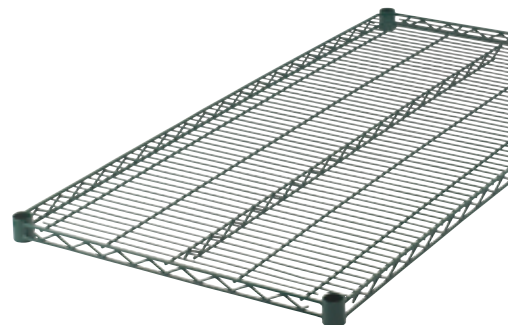

EPOXY-COATED WIRE SHELVES

◆ Withstands temperatures from -100°F to 500°F

◆ **Must buy full case quantity**

ITEM	DESCRIPTION - W x L	UOM	CASE
VEX-1424	14" x 24"	Each	2
VEX-1430	14" x 30"	Each	2
VEX-1436	14" x 36"	Each	2
VEX-1448	14" x 48"	Each	2
VEX-1460	14" x 60"	Each	2
VEX-1472	14" x 72"	Each	2
VEX-1824	18" x 24"	Each	2
VEX-1830	18" x 30"	Each	2
VEX-1836	18" x 36"	Each	2
VEX-1842	18" x 42"	Each	2
VEX-1848	18" x 48"	Each	2
VEX-1854	18" x 54"	Each	2
VEX-1860	18" x 60"	Each	2
VEX-1872	18" x 72"	Each	2
VEX-2124	21" x 24"	Each	2
VEX-2130	21" x 30"	Each	2
VEX-2136	21" x 36"	Each	2
VEX-2148	21" x 48"	Each	2
VEX-2160	21" x 60"	Each	2
VEX-2172	21" x 72"	Each	2
VEX-2424	24" x 24"	Each	2
VEX-2430	24" x 30"	Each	2
VEX-2436	24" x 36"	Each	2
VEX-2442	24" x 42"	Each	2
VEX-2448	24" x 48"	Each	2
VEX-2454	24" x 54"	Each	2
VEX-2460	24" x 60"	Each	2
VEX-2472	24" x 72"	Each	2

Epoxy shelving suitable for storage in dry as well as moist/humid areas

WIRE SHELVES

- ◆ NSF listed for use in all environments, including humid areas
- ◆ Heavy-duty wire construction
- ◆ Mix-and-match the various sizes to suit any need
- ◆ Easy to assemble, no tools required
- ◆ Capacities:
Under 48" long - up to 850 lbs/shelf,
Over 48" long - up to 600 lbs/shelf
- ◆ Includes 4 split-sleeve clips per shelf

VEX-SERIES SHELVES

EPOXY-COATED POSTS

- ◆ For wire shelving
- ◆ Withstands temperatures from -100°F to 500°F

◆ **Must buy full case quantity**

ITEM	DESCRIPTION	UOM	CASE
VEX-8P	8"H	Each	4
VEX-34P	34"H	Each	4
VEX-48P	48"H	Each	4
VEX-54P	54"H	Each	4
VEX-63P	63"H	Each	4
VEX-72P	72"H	Each	4
VEX-86P	86"H	Each	4

VEX-SERIES POSTS

EPOXY-COATED WALL MOUNT BRACKETS

- ◆ A great option for mounting a single wire shelf to the wall with two brackets

◆ **Must buy full case quantity**

ITEM	DESCRIPTION	UOM	CASE
VEXB-14	14"W	Pair	2
VEXB-18	18"W	Pair	2
VEXB-21	21"W	Pair	2
VEXB-24	24"W	Pair	2