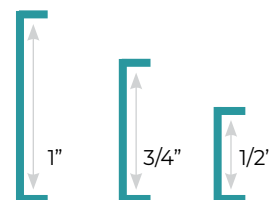

CBPH Series

Available in 3 different sizes of thickness

Item	Description	Thickness	Color	UOM	Case
CBPH-0610W	10" x 6"	1/2"	White	Each	20
CBPH-1218W	18" x 12"	1/2"	White	Each	6
CBPH-1520W	20" x 15"	1/2"	White	Each	6
CBPH-1824W	24" x 18"	1/2"	White	Each	6
CBPH-1830W	30" x 18"	1/2"	White	Each	6
CBPH-1218R	18" x 12"	1/2"	Red	Each	6
CBPH-1218Y	18" x 12"	1/2"	Yellow	Each	6
CBPH-1218G	18" x 12"	1/2"	Green	Each	6
CBPH-1218BN	18" x 12"	1/2"	Brown	Each	6
CBPH-1218BL	18" x 12"	1/2"	Blue	Each	6
CBPH-1520R	20" x 15"	1/2"	Red	Each	6
CBPH-1520Y	20" x 15"	1/2"	Yellow	Each	6
CBPH-1520G	20" x 15"	1/2"	Green	Each	6
CBPH-1520BN	20" x 15"	1/2"	Brown	Each	6
CBPH-1520BL	20" x 15"	1/2"	Blue	Each	6
CBPH-1824R	24" x 18"	1/2"	Red	Each	6
CBPH-1824Y	24" x 18"	1/2"	Yellow	Each	6
CBPH-1824G	24" x 18"	1/2"	Green	Each	6
CBPH-1824BN	24" x 18"	1/2"	Brown	Each	6
CBPH-1824BL	24" x 18"	1/2"	Blue	Each	6
CBPQ-1218W	18" x 12"	3/4"	White	Each	6
CBPQ-1520W	20" x 15"	3/4"	White	Each	6
CBPQ-1824W	24" x 18"	3/4"	White	Each	6
CBPF-1218W	18" x 12"	1"	White	Each	4
CBPF-1520W	20" x 15"	1"	White	Each	4
CBPF-2418W	24" x 18"	1"	White	Each	4