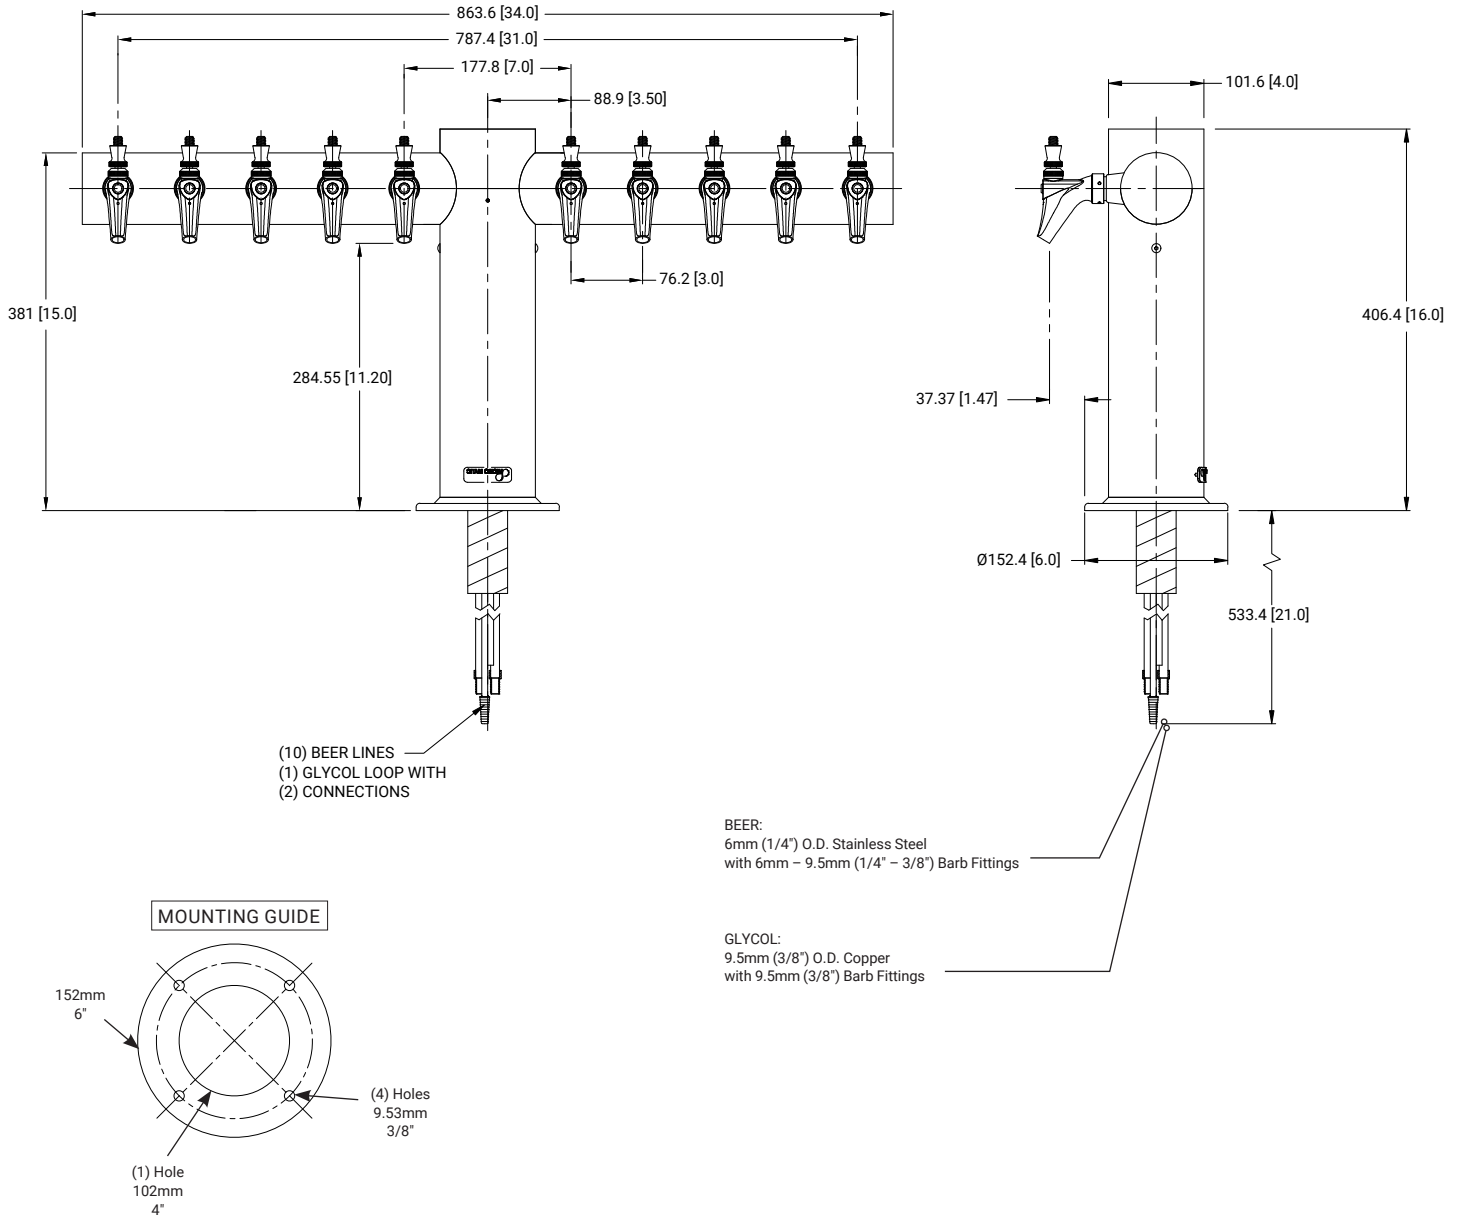

PART NO.	FAUCETS	FINISH	DISPENSE SYSTEM	SHIPPING WEIGHT
METRO-T-10MBKR	10	Powder Coated Finish	Kool-Rite™ (Glycol)	TBD
				TBD

DIMENSIONS

Toll-Free: 1-866-327-4159
www.micromatic.com

West

19791 Bahama St.
Northridge, CA 91324
Tel. (818) 701-9765
Fax. (818) 701-9844

Central

10726 North Second St.
Machesney Park, IL 61115
Tel. (815) 968-7557

Southeast

15111 Dispense Ln.
Brooksville, FL 34604
Tel. (352) 799-6331

Northeast

4601 Saucon Creek Rd.
Center Valley, PA 18034
Tel. (610) 625-4464
Fax. (610) 625-4466