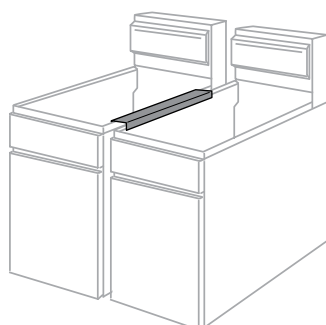

18 GAUGE, 18/8 STAINLESS STEEL FRYER SPLASH GUARD **FRYER ACCESSORIES**

- ◆ 20-1/2"L x 18"H
- ◆ Clips fit most fryers with 1 inch wide walls
- ◆ Use on either left or right side of fryer to prevent oil splashes on walls, floors or other equipment
- ◆ Easily detaches for cleaning

ITEM	DESCRIPTION	UOM	CASE
SFSG-2018	20-1/2"L x 18"H	Each	1/6

18/8
Fits 1" Wall
Stainless Steel

Clips fit 1" wide walls

Use on either left or right of fryer

SFSG-2018

CHROME-PLATED FRYER SCREEN

- ◆ For use with: Imperial: IFS-40; DCS: FRFG-40; American Range: AF-45; PITCO: 35C and 45C

ITEM	DESCRIPTION	UOM	CASE
FS-1313	13" x 13"	Each	12/48

FS-1313

STAINLESS STEEL FRYER CLEANOUT ROD

- ◆ Clean out clogged fryer drains

ITEM	DESCRIPTION	UOM	CASE
SFCR-30	30"L	Each	24/144

SFCR-30

STAINLESS STEEL UNIVERSAL FRYER CONNECTOR STRIP

- ◆ Prevent debris falling between a bank of fryers

ITEM	DESCRIPTION	UOM	CASE
SFCS-21	21-5/8"L, for 3 or 4 Tube Fryers	Each	12/24
SFCS-25	25-5/8"L, for 5 Tube Fryers	Each	12/24

SFCS-21

SFCS-25