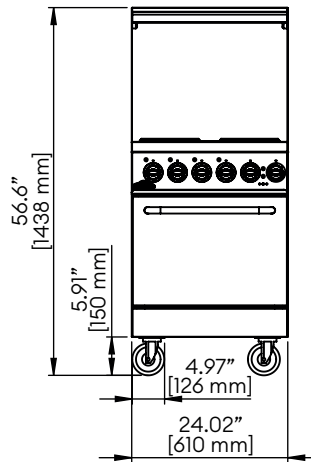

ELECTRIC RANGE

R-24E

R-36E

FEATURES

- Pegasus Electric Range is your reliable and versatile solution for professional cooking.
 - Available in 24" and 36" sizes, with 4 or 6 powerful 2 kW round plate elements.
 - Its stainless steel interior fits 18 x 26 sheet pans, and the exterior features a high riser and overshelf for added convenience.
 - The oven base of the Pegasus Electric Range can be adjusted to a temperature between 150 and 572 degrees Fahrenheit.
 - With a hassle-free operation and easy cleaning, the Pegasus Electric Range is your simple, durable, and efficient kitchen upgrade.
- High-performance 5.3 kW element provides even heating throughout the oven interior.
 - Heavy-duty thermostat with a temperature range from 150 F to 572 F.
 - Stainless steel oven interior.
 - One oven rack with removable shelf supports.
 - 4 or 6, 2 kW top round plate elements with an easy-to-clean flat surface.
 - 6-stage heat controls for maximum cooking flexibility.
 - Solid flat surface for fast, even heating.
 - Stainless steel exterior.
 - Stainless steel high riser with a shelf.
 - 6" casters.
 - 208V / 3 Phase or 208V / 1 Phase.
 - Field convertible from 3 phase to 1 phase.
 - One-year limited parts & labor warranty (USA & Canada only).

ELECTRIC RANGE

TOP VIEW

FRONT VIEW

SIDE VIEW

R-24E

R-36E

TECHNICAL SPECIFICATIONS:

Model	Power	Voltage	Phase	Nominal Amps 208V - 3P			Nominal Amps 208V - 1P	Dimensions (W x H x D)	Shipping Dimensions (W x H x D)	Shipping Weight
				X	Y	Z				
R-24E	13 kW	208 V	3P (field convertible to 1P)	39.8	39.8	33.3	64.0	24.03" x 55.95" x 37.57" 610 x 1421 x 954 mm	32.28" x 40.94" x 40.15" 820 x 1040 x 1020 mm	255 lb 166 kg
R-36E	17 kW	208 V	3P (field convertible to 1P)	49.2	49.2	46.2	83.2	35.98" x 55.95" x 37.57" 914 x 1421 x 954 mm	48.03" x 40.94" x 44.09" 1220 x 1040 x 1120 mm	314 lb 142 kg