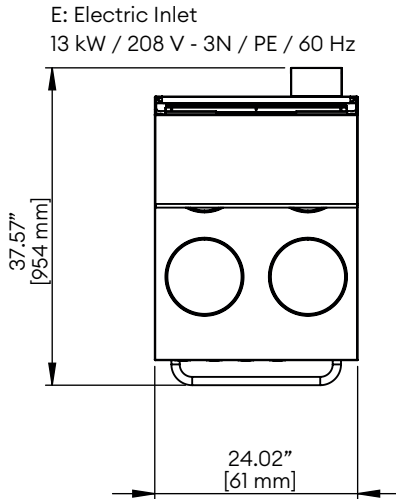

ELECTRIC RANGE

TOP VIEW

FRONT VIEW

SIDE VIEW

R-24E

R-36E

TECHNICAL SPECIFICATIONS:

Model	Power	Voltage	Phase	Nominal Amps 208V - 3P			Nominal Amps 208V - 1P	Dimensions (W x H x D)	Shipping Dimensions (W x H x D)	Shipping Weight
				X	Y	Z				
R-24E	13 kW	208 V	3P (field convertible to 1P)	39.8	39.8	33.3	64.0	24.03" x 55.95" x 37.57" 610 x 1421 x 954 mm	32.28" x 40.94" x 40.15" 820 x 1040 x 1020 mm	255 lb 166 kg
R-36E	17 kW	208 V	3P (field convertible to 1P)	49.2	49.2	46.2	83.2	35.98" x 55.95" x 37.57" 914 x 1421 x 954 mm	48.03" x 40.94" x 44.09" 1220 x 1040 x 1120 mm	314 lb 142 kg

REQUIRED CLEARANCES:

	Non-Combustible	Combustible Construction
Left	0" (00 mm)	1" (25 mm)
Right	0" (00 mm)	3" (76 mm)
Back	2" (51 mm)	3" (76 mm)

Galaxy Group reserves the right to modify specifications or discontinue models without incurring obligation. Dimensions are nominal.