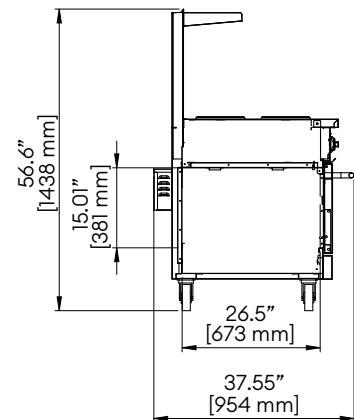

ELECTRIC RANGE

TOP VIEW

FRONT VIEW

SIDE VIEW

R-24E

R-36E

TECHNICAL SPECIFICATIONS:

Model	Power	Voltage	Phase	Nominal Amps 208V - 3P			Nominal Amps 208V - 1P	Dimensions (W x H x D)	Shipping Dimensions (W x H x D)	Shipping Weight
				X	Y	Z				
R-24E	13 kW	208 V	3P (field convertible to 1P)	39.8	39.8	33.3	64.0	24.03" x 55.95" x 37.57" 610 x 1421 x 954 mm	32.28" x 40.94" x 40.15" 820 x 1040 x 1020 mm	255 lb 166 kg
R-36E	17 kW	208 V	3P (field convertible to 1P)	49.2	49.2	46.2	83.2	35.98" x 55.95" x 37.57" 914 x 1421 x 954 mm	48.03" x 40.94" x 44.09" 1220 x 1040 x 1120 mm	314 lb 142 kg

REQUIRED CLEARANCES:

	Non-Combustible	Combustible Construction
Left	0" (00 mm)	1" (25 mm)
Right	0" (00 mm)	3" (76 mm)
Back	2" (51 mm)	3" (76 mm)

Galaxy Group reserves the right to modify specifications or discontinue models without incurring obligation. Dimensions are nominal.