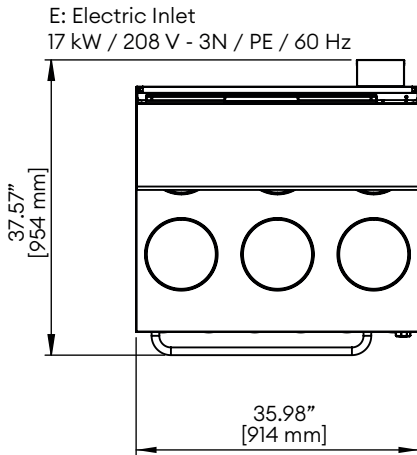

ELECTRIC RANGE

TOP VIEW

FRONT VIEW

SIDE VIEW

R-24E

R-36E

TECHNICAL SPECIFICATIONS:

Model	Power	Voltage	Phase	Nominal Amps 208V - 3P			Nominal Amps 208V - 1P	Dimensions (W x H x D)	Shipping Dimensions (W x H x D)	Shipping Weight
				X	Y	Z				
R-24E	13 kW	208 V	3P (field convertible to 1P)	39.8	39.8	33.3	64.0	24.03" x 55.95" x 37.57" 610 x 1421 x 954 mm	32.28" x 40.94" x 40.15" 820 x 1040 x 1020 mm	255 lb 166 kg
R-36E	17 kW	208 V	3P (field convertible to 1P)	49.2	49.2	46.2	83.2	35.98" x 55.95" x 37.57" 914 x 1421 x 954 mm	48.03" x 40.94" x 44.09" 1220 x 1040 x 1120 mm	314 lb 142 kg

REQUIRED CLEARANCES:

	Non-Combustible	Combustible Construction
Left	0" (00 mm)	1" (25 mm)
Right	0" (00 mm)	3" (76 mm)
Back	2" (51 mm)	3" (76 mm)

Galaxy Group reserves the right to modify specifications or discontinue models without incurring obligation. Dimensions are nominal.