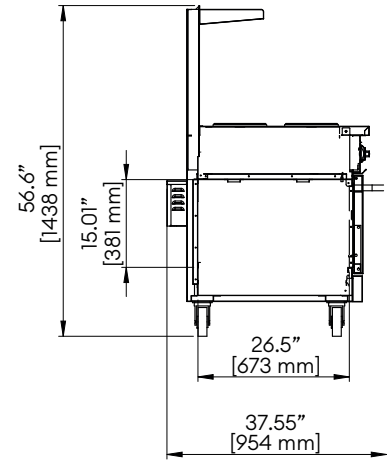

ELECTRIC RANGE

TOP VIEW

FRONT VIEW

SIDE VIEW

R-24E

R-36E

TECHNICAL SPECIFICATIONS:

Model	Power	Voltage	Phase	Nominal Amps 208V - 3P			Nominal Amps 208V - 1P	Dimensions (W x H x D)	Shipping Dimensions (W x H x D)	Shipping Weight
				X	Y	Z				
R-24E	13 kW	208 V	3P (field convertible to 1P)	39.8	39.8	33.3	64.0	24.03" x 55.95" x 37.57" 610 x 1421 x 954 mm	32.28" x 40.94" x 40.15" 820 x 1040 x 1020 mm	255 lb 166 kg
R-36E	17 kW	208 V	3P (field convertible to 1P)	49.2	49.2	46.2	83.2	35.98" x 55.95" x 37.57" 914 x 1421 x 954 mm	48.03" x 40.94" x 44.09" 1220 x 1040 x 1120 mm	314 lb 142 kg

REQUIRED CLEARANCES:

	Non-Combustible	Combustible Construction
Left	0" (00 mm)	1" (25 mm)
Right	0" (00 mm)	3" (76 mm)
Back	2" (51 mm)	3" (76 mm)

Galaxy Group reserves the right to modify specifications or discontinue models without incurring obligation. Dimensions are nominal.