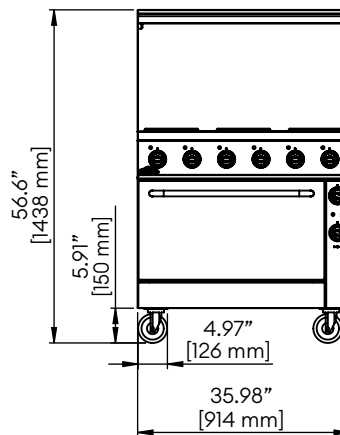

ELECTRIC RANGE

TOP VIEW

FRONT VIEW

SIDE VIEW

R-24E

R-36E

TECHNICAL SPECIFICATIONS:

Model	Power	Voltage	Phase	Nominal Amps 208V - 3P			Nominal Amps 208V - 1P	Dimensions (W x H x D)	Shipping Dimensions (W x H x D)	Shipping Weight
				X	Y	Z				
R-24E	13 kW	208 V	3P (field convertible to 1P)	39.8	39.8	33.3	64.0	24.03" x 55.95" x 37.57" 610 x 1421 x 954 mm	32.28" x 40.94" x 40.15" 820 x 1040 x 1020 mm	255 lb 166 kg
R-36E	17 kW	208 V	3P (field convertible to 1P)	49.2	49.2	46.2	83.2	35.98" x 55.95" x 37.57" 914 x 1421 x 954 mm	48.03" x 40.94" x 44.09" 1220 x 1040 x 1120 mm	314 lb 142 kg

REQUIRED CLEARANCES:

	Non-Combustible	Combustible Construction
Left	0" (00 mm)	1" (25 mm)
Right	0" (00 mm)	3" (76 mm)
Back	2" (51 mm)	3" (76 mm)

Galaxy Group reserves the right to modify specifications or discontinue models without incurring obligation. Dimensions are nominal.