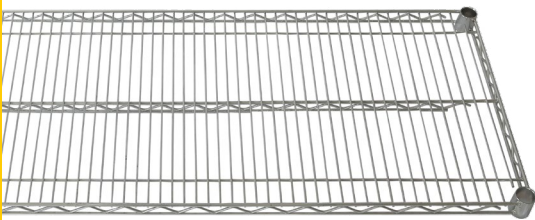

ACWS Set

Chrome Plated Wire Shelving Set

- Perfect storage or display solution for both storefront and back of the house
- Heavy-duty, chrome-coated metal construction for exceptional protection against rusting and corrosion
- Each individual shelf accommodates up to 850 lbs.
- Temperature range: -100°F/-73°C to 500°F/260°C
- One set includes 4 shelves, 4 posts (72"H), and 16 clips.
- Ships flat; minimal assembly required; no tools needed
- NSF listed

Item	Description	UOM	Case
ACWS-1836S	36"L x 18"W x 72"H	Set	1
ACWS-2436S	36"L x 24"W x 72"H	Set	1
ACWS-1848S	48"L x 18"W x 72"H	Set	1
ACWS-2448S	48"L x 24"W x 72"H	Set	1

Chrome Plated Wire Shelf

- 4 clips are included for every shelf.
- Weight capacity: length below 48" accommodate up to 850 lbs; length equal to or above 48" accommodates up to 600 lbs
- NSF listed
- Sold by case

ACWS Shelf

Item	Description	UOM	Case
ACWS-1424	24" x 14"	Each	2
ACWS-1430	30" x 14"	Each	2
ACWS-1436	36" x 14"	Each	2
ACWS-1448	48" x 14"	Each	2
ACWS-1460	60" x 14"	Each	2
ACWS-1472	72" x 14"	Each	2
ACWS-1824	24" x 18"	Each	2
ACWS-1830	30" x 18"	Each	2
ACWS-1836	36" x 18"	Each	2
ACWS-1842	42" x 18"	Each	2
ACWS-1848	48" x 18"	Each	2
ACWS-1854	54" x 18"	Each	2
ACWS-1860	60" x 18"	Each	2
ACWS-1872	72" x 18"	Each	2
ACWS-2124	24" x 21"	Each	2
ACWS-2130	30" x 21"	Each	2
ACWS-2136	36" x 21"	Each	2
ACWS-2148	48" x 21"	Each	2
ACWS-2160	60" x 21"	Each	2
ACWS-2172	72" x 21"	Each	2
ACWS-2424	24" x 24"	Each	2
ACWS-2430	30" x 24"	Each	2
ACWS-2436	36" x 24"	Each	2
ACWS-2442	42" x 24"	Each	2
ACWS-2448	48" x 24"	Each	2
ACWS-2454	54" x 24"	Each	2
ACWS-2460	60" x 24"	Each	2
ACWS-2472	72" x 24"	Each	2