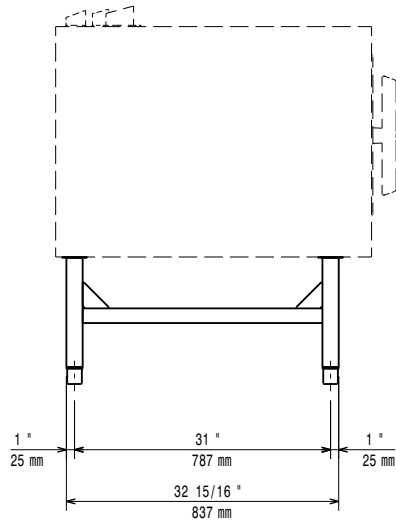

Electrolux
PROFESSIONAL

Cooking accessories Riser on feet for stacked 2x6 GN 1/1 ovens

Top

Key Information:

External dimensions, Width:

922633 (RIFEST621) 40 5/16" (1024 mm)

External dimensions, Depth: 32 15/16" (837 mm)

External dimensions, Height: 15 3/8" (391 mm)

Cooking accessories
Riser on feet for stacked 2x6 GN 1/1 ovens

The company reserves the right to make modifications to the products
without prior notice. All information correct at time of printing.

2019.10.11