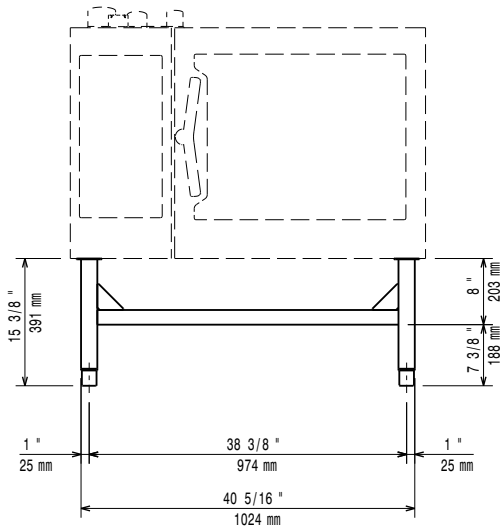

Electrolux
PROFESSIONAL

Cooking accessories Riser on feet for stacked 2x6 GN 1/1 ovens

Front

Side