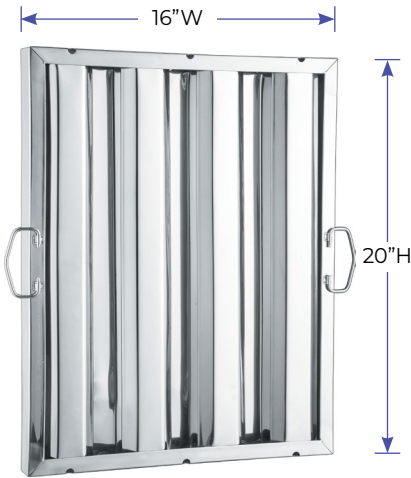

Range Hood Filter

- -Durable stainless steel construction delivers long-lasting performance.
- -Baffles help to trap solids and grease for improved workplace safety.
- -Easy to clean with soap and water, or degreaser
- -Dishwasher safe

Item	Size	UOM	Case
SRHF-1616	16"W x 16"H	Each	1/6
SRHF-1620	16"W x 20"H	Each	1/6
SRHF-1625	16"W x 25"H	Each	1/6
SRHF-2016	20"W x 16"H	Each	1/6
SRHF-2020	20"W x 20"H	Each	1/6
SRHF-2025	20"W x 25"H	Each	1/6
SRHF-2520	25"W x 20"H	Each	1/6

Durable Stainless Steel Construction Delivers Long-Lasting Performance!

SRHF-1620