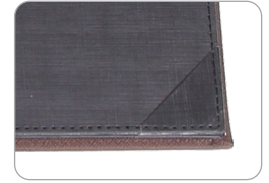

Faux Leather Menu Cover

- Made of highly durable faux leather for easy wipe clean and long-lasting use.
- Protects menu inside from liquid spill and food mess
- Sleek design with a professional look matches with any restaurant themes or table settings.
- A wide selection of panels, sizes and colors available to support your menu creation

1-Panel Menu Cover

-Single panel fits 1 insert.

Item	Description	Color	UOM	Case
MCC1-514BK	4-1/2" x 14" Bar Size Insert	Black	Each	50
MCC1-11BK	8-1/2" x 11" Letter Size Insert	Black	Each	50
MCC1-11BN	8-1/2" x 11" Letter Size Insert	Brown	Each	50
MCC1-11GY	8-1/2" x 11" Letter Size Insert	Gray	Each	50
MCC1-14BK	8-1/2" x 14" Legal Size Insert	Black	Each	50
MCC1-14BN	8-1/2" x 14" Legal Size Insert	Brown	Each	50
MCC1-14GY	8-1/2" x 14" Legal Size Insert	Gray	Each	50

MCC1-11BK

Picture Corner

2-Panel Menu Cover

-2 panels fit 2 inserts.

Item	Description	Color	UOM	Case
MCC2-11BK	8-1/2" x 11" Letter Size Insert	Black	Each	30
MCC2-11BN	8-1/2" x 11" Letter Size Insert	Brown	Each	30
MCC2-11GY	8-1/2" x 11" Letter Size Insert	Gray	Each	30
MCC2-14BK	8-1/2" x 14" Legal Size Insert	Black	Each	30
MCC2-14BN	8-1/2" x 14" Legal Size Insert	Brown	Each	30
MCC2-14GY	8-1/2" x 14" Legal Size Insert	Gray	Each	30

MCC2-14GY

MCC4-14BN

Faux Leather Menu Tent

- 2-panel or 3-panel with picture corners accommodates 5" x 7" inserts.
- Made of highly durable faux leather for long-lasting use
- Compact and eye-catching tent design matches with any restaurant themes or table settings.
- Ideal for advertising drinks, desserts, daily specials, happy hour specials and more