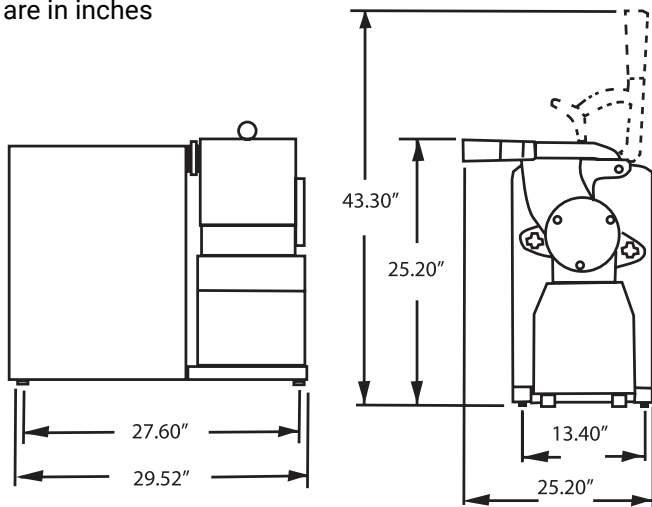

Technical Drawing

*measurements in diagram are in inches

Technical Specification

Item	39498
Model	GR-IT-2983-B
Output Per Hour	220 lb. (100 kg.)
Grater RPM	1400
Power	4 hp
Electrical	208V / 60Hz / 3Ph
Mouth Dimensions	6.25" x 11.75" (160 x 300 mm)
Net Weight	143 lb. (65 kg.)
Net Dimensions (WDH)	29.52" x 25.2" x 25.2" (750 x 640 x 640 mm)
Gross Weight	163 lb. (74kg.)
Gross Dimensions (WDH)	34" x 33" x 29" (864 x 838 x 737 mm)
Plug Type	NEMA L15 - 20P