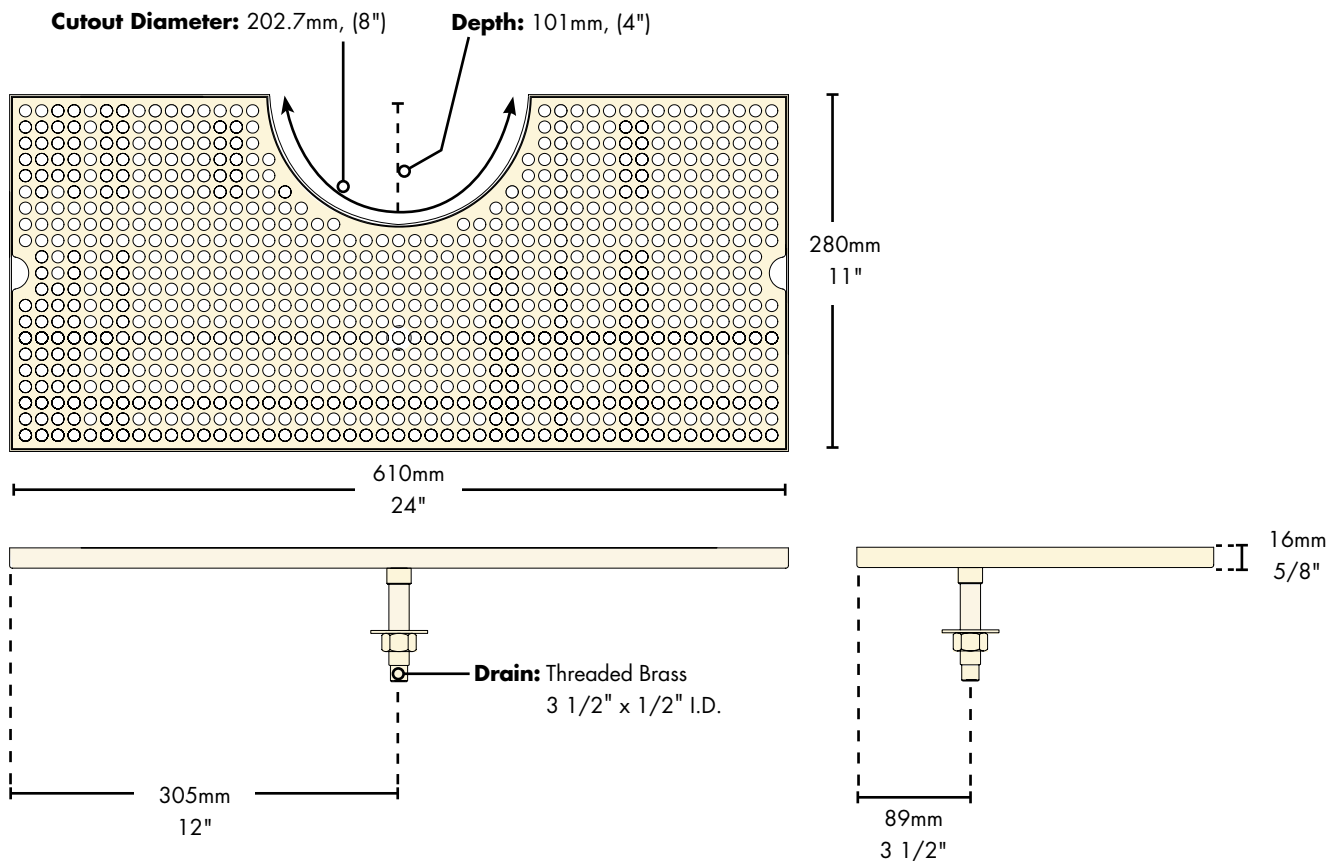

Specifications

Part No.	Description	Shipping Weight	Box Dimensions
☐ DP-630D-24E	Stainless Steel	4 kg	635mm L x 305mm W x 51 mm H
		8 lbs	25"L x 12"W x 2"H
☐ DP-630DSSPVD-24E	PVD Brass	4 kg	635mm L x 305mm W x 51 mm H
		8 lbs	25"L x 12"W x 2"H

Dimensions

Copyright ©2011 Micro Matic USA, Inc. All Rights Reserved.

00328D1008

www.micromatic.com

Toll Free: 1-(866) 327-4159

West	Central	Southeast	Northeast

19791 Bahama Street Northridge, CA 91324 Tel. (818) 701-9765 Fax. (818) 701-9844	10726 North Second Street Machesney Park, IL 61115 Tel. (815) 968-7557 Fax. (815) 968-0363	2364 Simon Court Brooksville, FL 34604 Tel. (352) 799-6331 Fax. (352) 796-2429	4601 Saucon Creek Road Center Valley, PA 18034 Tel. (610) 625-4464 Fax. (610) 625-4466