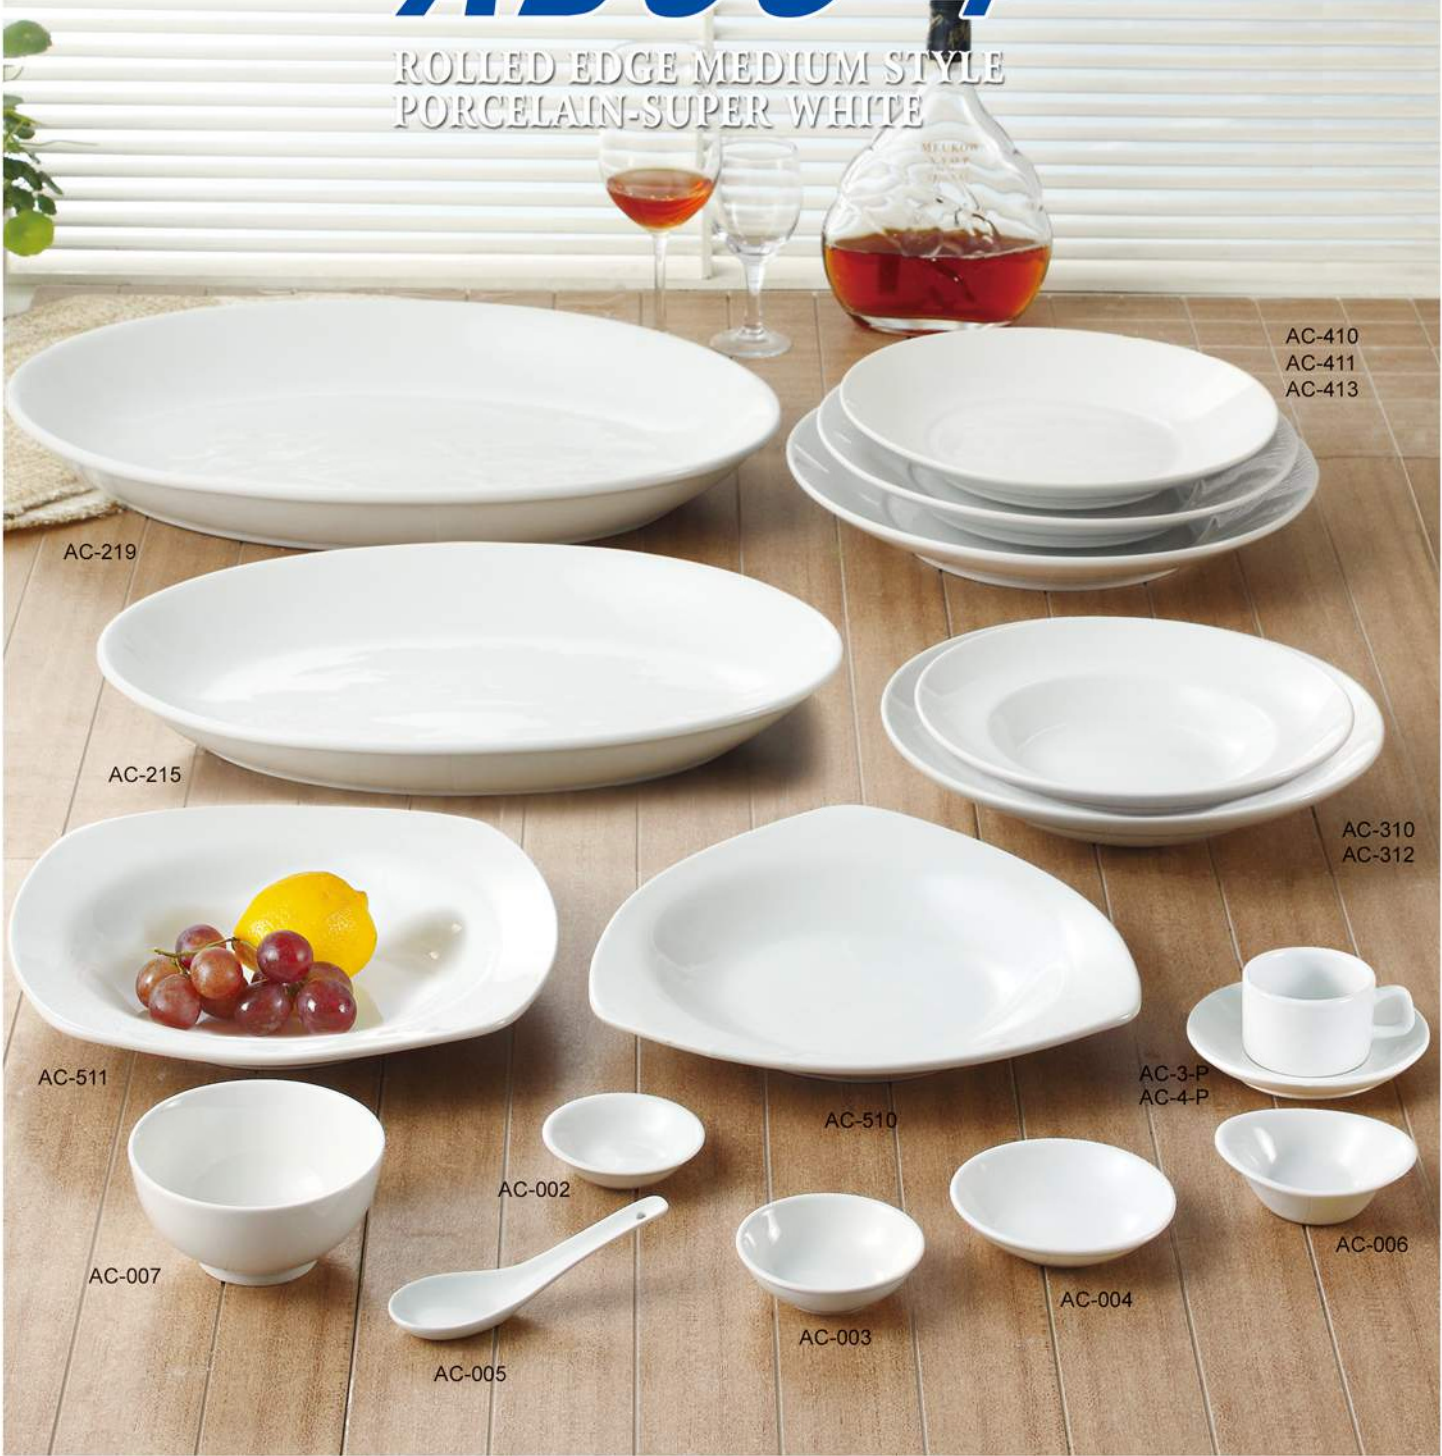

# ABCO-4

ROLLED EDGE MEDIUM STYLE  
PORCELAIN-SUPER WHITE

ITEM #	DESCRIPTION	PACK DZ	WEIGHT LBS	CUB. FT.
AC-215	15 1/2" X 11" X 2" OVAL DEEP PLATTER	1	55.00	1.20
AC-219	19" X 13 3/4" X 2 1/4" OVAL DEEP PLATTER	4 PCS	25.00	0.98
AC-310	10 1/2" X 2" MEDITERRANEAN PASTA BOWL 18 OZ	1	40.00	0.85
AC-312	12" X 2 1/2" MEDITERRANEAN PASTA BOWL 22OZ	1	41.00	0.89
AC-3-P	2 3/8" PRIME MUG A.D. 2.5 OZ	3	11.00	0.40
AC-4-P	4" SAUCER	3	8.500	0.37
AC-12-P	3 1/2" PRIME MUG STACKABLE 12 OZ	3	36.00	1.31
AC-16-P	4" PRIME MUG STACKABLE 16 OZ	3	45.00	1.35
AC-410	10 1/2" X 1 7/8" SALAD PLATE	1	24.26	0.98
AC-411	11 1/2" X 2" SALAD PLATE	1	34.00	0.90

ITEM #	DESCRIPTION	PACK DZ	WEIGHT LBS	CUB. FT.
AC-413	13" X 2" SALAD PLATE	1	36.00	0.95
AC-510	10 1/2" TRIANGLE PASTA BOWL 22 OZ	1	40.32	1.99
AC-511	11 1/2" SQUARE PASTA BOWL 26 OZ	1	28.00	1.99
AC-002	2 3/4" SMALL DISH 1.5 OZ	6	18.00	1.60
AC-003	3 1/2" SMALL DISH 2.5 OZ	6	19.80	1.70
AC-004	4" SMALL DISH 4 OZ	6	8.00	1.50
AC-005	5 1/2" SOUP SPOON	6	31.00	0.80
AC-006	3" JELLY DISH 2 OZ	6	10.00	0.90
AC-007	4 1/2" RICE BOWL 8.5 OZ	4	27.50	1.35
AC-12-D	3" X 4 1/2" DINNER MUG 12 OZ	3	40.00	1.31