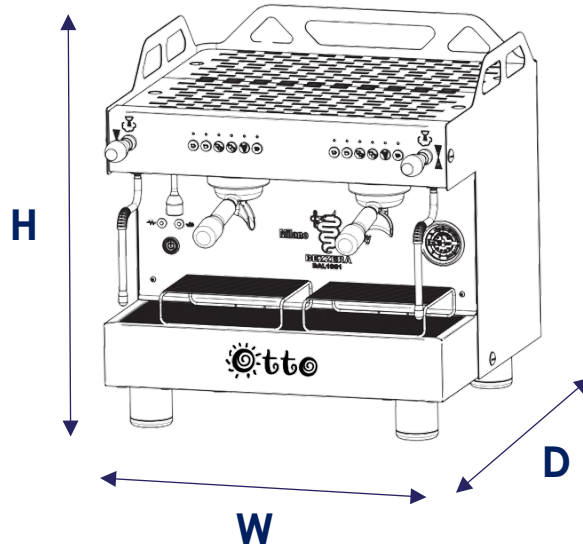

FULLY AUTOMATIC COFFEE MACHINES

BEZZERA

MACCHINE PER CAFFÈ ESPRESSO DAL 1901

MADE IN ITALY

SPECIFICATIONS

OTTOCDE2IS4

No. of Groups	2
Boiler	2.11 Gal (8 L)
Inlet Connection	G 3/8"
Outlet Connection	G 3/4"
Power Supply	220V/50-60Hz/1ph
Amps	13.1
Plug / Connection	Wire - No Plug
Product Dimensions WxDxH	19.7" x 19.5" x 21.1"
Weight	126 lbs (57Kg)
Packed Unit Dimensions WxDxH	24" x 23" x 27"
Packed Unit Weight (lbs)	136

Notes:

- Routine Maintenance is required to ensure the best performance and equipment longevity.

Wired
No Plug

Direct Water
Connection

AMPTO is continuously improving products. Specifications are subject to change without notice.