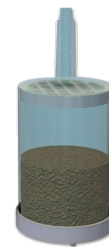

5900502
For 3 Group Machines

7374012.01
Water Softener
For open Tank Models

AMPTO is continuously improving products. Specifications are subject to change without notice.