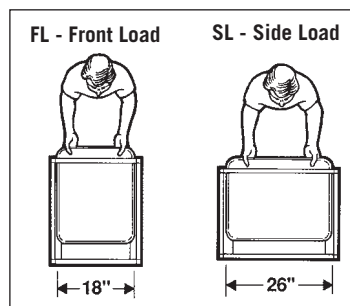

Bun Pan Racks

BUN PAN RACKS – KNOCK DOWN				KNOCK DOWN SERIES ALUMINUM CONSTRUCTION		HD KNOCK DOWN SERIES ALUMINUM CONSTRUCTION	
Spacing/Capacity	H	W	D	MODEL	WT	MODEL	WT
FL 3" / 20	70¼"	20½"	26"	401AKD	33	HDKD20	38
FL 4" / 15	70¼"	20½"	26"	402AKD	29		
FL 5" / 12	70¼"	20½"	26"	403AKD	26		
FL 3" / 18	63"	20½"	26"	406AKD	31		
SL 3" / 20	70¼"	28½"	18"	411AKD	29		
FL 3" / 9	36"	20½"	26"	425AKD	22		
FL 4" / 7	36"	20½"	26"	426AKD	21		

1½" pan slides will accommodate 18" x 26" pans.

† Flyer Item

401AKD

HDKD20

425AKD

560N

BUN PAN RACKS – WIRE PAN SLIDE				STANDARD SERIES ALUMINUM CONSTRUCTION		STAINLESS SERIES STAINLESS STEEL CONSTRUCTION	
Spacing/Capacity	H	W	D	MODEL	WT	MODEL	WT
FL 1½" / 36	68½"	20½"	25"	560N	70	560NS	81
FL 1½" / 33	63½"	20½"	25"	566N	65	566NS	72
FL 1½" / 18	38½"	20½"	25"	564N	40	564NS	46

BUN PAN RACKS – WALK-IN				STANDARD SERIES ALUMINUM CONSTRUCTION		STAINLESS SERIES STAINLESS STEEL CONSTRUCTION	
Spacing/Capacity	H	W	D	MODEL	WT	MODEL	WT
FL 2" / 27	64"	20½"	26"	WA02	43	WS02	70
FL 3" / 18	64"	20½"	26"	WA03	35	WS03	53
FL 4" / 13	64"	20½"	26"	WA04	31	WS04	44
FL 5" / 11	64"	20½"	26"	WA05	29	WS05	40