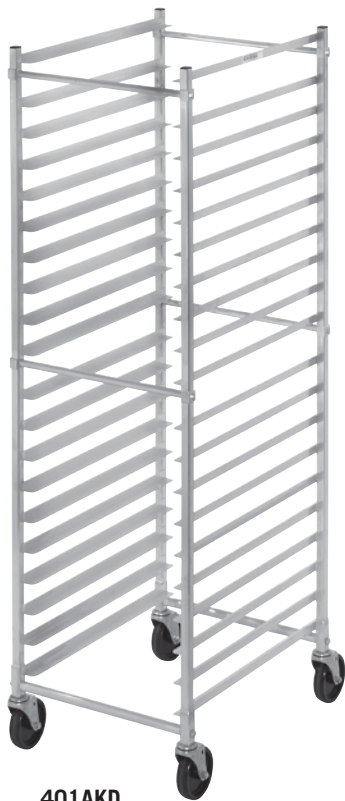

Bun Pan Racks

BUN PAN RACKS – KNOCK DOWN				KNOCK DOWN SERIES ALUMINUM CONSTRUCTION		HD KNOCK DOWN SERIES ALUMINUM CONSTRUCTION	
Spacing/Capacity	H	W	D	MODEL	WT	MODEL	WT
FL 3" / 20	70¼"	20½"	26"	401AKD	33	HDKD20	38
FL 4" / 15	70¼"	20½"	26"	402AKD	29		
FL 5" / 12	70¼"	20½"	26"	403AKD	26		
FL 3" / 18	63"	20½"	26"	406AKD	31		
SL 3" / 20	70¼"	28½"	18"	411AKD	29		
FL 3" / 9	36"	20½"	26"	425AKD	22		
FL 4" / 7	36"	20½"	26"	426AKD	21		

1½" pan slides will accommodate 18" x 26" pans.

† Flyer Item

401AKD

HDKD20

425AKD

560N

BUN PAN RACKS – WIRE PAN SLIDE				STANDARD SERIES ALUMINUM CONSTRUCTION		STAINLESS SERIES STAINLESS STEEL CONSTRUCTION	
Spacing/Capacity	H	W	D	MODEL	WT	MODEL	WT
FL 1½" / 36	68½"	20½"	25"	560N	70	560NS	81
FL 1½" / 33	63½"	20½"	25"	566N	65	566NS	72
FL 1½" / 18	38½"	20½"	25"	564N	40	564NS	46

BUN PAN RACKS – WALK-IN				STANDARD SERIES ALUMINUM CONSTRUCTION		STAINLESS SERIES STAINLESS STEEL CONSTRUCTION	
Spacing/Capacity	H	W	D	MODEL	WT	MODEL	WT
FL 2" / 27	64"	20½"	26"	WA02	43	WS02	70
FL 3" / 18	64"	20½"	26"	WA03	35	WS03	53
FL 4" / 13	64"	20½"	26"	WA04	31	WS04	44
FL 5" / 11	64"	20½"	26"	WA05	29	WS05	40