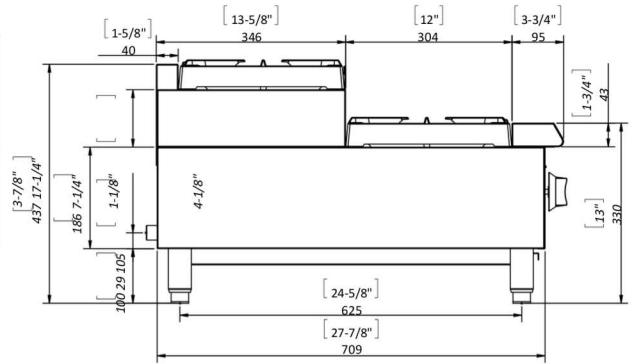

Technical Data

Number of Controls	8
Power Type	Natural Gas
Style	Standard
Total BTU	200000 BTU
Usage	Medium Duty

Plan View

Notes & Details

6 Burner Countertop Range.

Introducing our 6 Burner Countertop Range, featuring high-performance round cast iron burners, each boasting an impressive 30,000 BTU/hr output for optimal cooking power.

The durable 12" x 12" (30 x 30cm) cast iron grates ensure convenient removal for effortless cleaning and maintenance. Equipped with a standby anti-clogging pilot, ignition is effortless, while the lift-off burner structure facilitates easy cleaning.