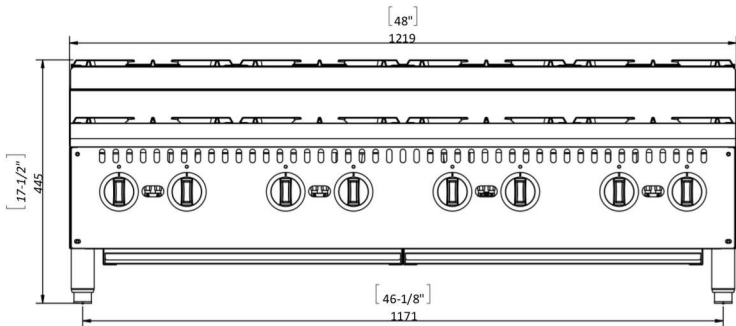

Technical Data

Number of Controls	8
Power Type	Natural Gas
Style	Standard
Total BTU	200000 BTU
Usage	Medium Duty

Plan View

Notes & Details

6 Burner Countertop Range.

Introducing our 6 Burner Countertop Range, featuring high-performance round cast iron burners, each boasting an impressive 30,000 BTU/hr output for optimal cooking power.

The durable 12" x 12" (30 x 30cm) cast iron grates ensure convenient removal for effortless cleaning and maintenance. Equipped with a standby anti-clogging pilot, ignition is effortless, while the lift-off burner structure facilitates easy cleaning.