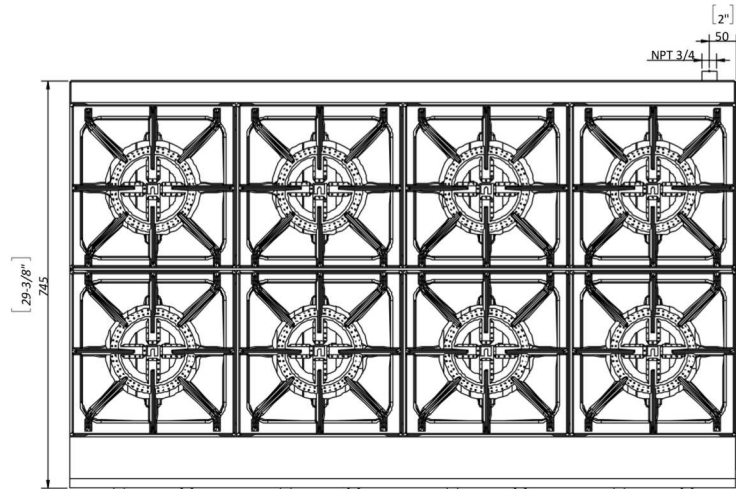

Technical Data

Number of Controls	8
Power Type	Natural Gas
Style	Standard
Total BTU	200000 BTU
Usage	Medium Duty

Plan View

Notes & Details

6 Burner Countertop Range.

Introducing our 6 Burner Countertop Range, featuring high-performance round cast iron burners, each boasting an impressive 30,000 BTU/hr output for optimal cooking power.

The durable 12" x 12" (30 x 30cm) cast iron grates ensure convenient removal for effortless cleaning and maintenance. Equipped with a standby anti-clogging pilot, ignition is effortless, while the lift-off burner structure facilitates easy cleaning.