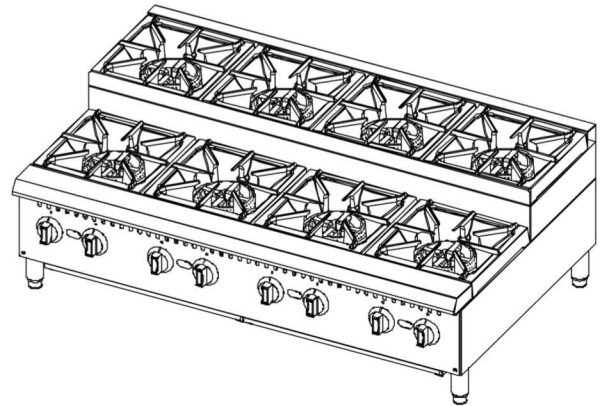

Technical Data

Number of Controls	8
Power Type	Natural Gas
Style	Standard
Total BTU	200000 BTU
Usage	Medium Duty

Plan View

Notes & Details

6 Burner Countertop Range.

Introducing our 6 Burner Countertop Range, featuring high-performance round cast iron burners, each boasting an impressive 30,000 BTU/hr output for optimal cooking power.

The durable 12" x 12" (30 x 30cm) cast iron grates ensure convenient removal for effortless cleaning and maintenance. Equipped with a standby anti-clogging pilot, ignition is effortless, while the lift-off burner structure facilitates easy cleaning.

Stainless steel adjustable heavy-duty legs provide stability, ensuring reliable performance on any countertop. Complemented by zinc alloy knobs with chrome coating for enhanced durability, precise control over your cooking experience is guaranteed.

A convenient crumb tray at the bottom ensures cleanliness, further streamlining maintenance tasks. With its easy conversion capability from natural gas to propane and vice versa, versatility is unmatched, catering to diverse cooking preferences and kitchen setups.