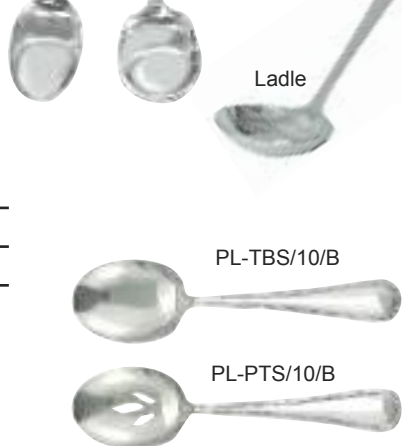

AVALON SERVING PIECES

Extra heavy weight stainless steel, mirror finish. Matches Avalon pattern flatware. Retail pack.

Item #	Description	Pack	Ctn. Wt.	CBM
AV-LSS/B	Large serving spoon, 8-1/4" O.L.	1/20	70.55	0.031
AV-BQS/B	Banquet spoon, 12-7/8" O.L.	1/12	57.32	0.030

WINDSOR SERVING PIECES

Heavy weight, stainless steel. Mirror finish. Retail pack.

Item #	Description	Pack	Ctn. Wt.	CBM
W57-TBS/B	Table serving spoon, 7-1/2"	1/25	33.07	0.018
W57-GL/B	Gravy ladle	1/25	48.50	0.030
W57-BRY/B	Berry spoon	1/25	48.50	0.033
W57-TBS/9/B	Table spoon, 9"	1/25	50.71	0.027

PREMIUM QUALITY OVERSIZE SERVING SPOONS

These extra-heavy weight serving spoons complement all grades of table service. Available in beaded Plaza pattern with mirror finish. Both are 10". Retail pack.

Item #	Description	Pack	Ctn. Wt.	CBM
PL-TBS/10/B	Table spoon, 10"	1/25	44.09	0.036
PL-PTS/10/B	Pierced table spoon, 10"	1/25	44.09	0.036

WEDDING CAKE SET

Stainless steel serrated blades. Clear acrylic crystal cut handles. Pastry server measures 11" in length. Cake knife measure 13-1/4" overall. Set is beautifully gift boxed with see-thru compartment.