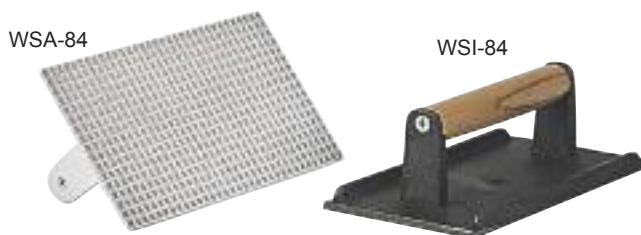

STAINLESS STEEL SKEWERS

Heavy gauge stainless steel oval wire skewers with sharp point and loop handle. For shish-kabob and other food specialties.

Item #	Description	Pack	Ctn. Wt.	CBM
SKEW-8	8" O.L.	10/60	23.15	0.010
SKEW-10	10" O.L.	10/60	27.56	0.015
SKEW-12	12" O.L.	10/60	33.07	0.016
SKEW-16	16" O.L.	10/60	42.99	0.022

STEAK WEIGHTS

Speeds griddle cooking and eliminates food curling. Wood handle. 8-1/4" x 4-1/4". Individually boxed.

Item #	Description	Pack	Ctn. Wt.	CBM
WSA-84	Aluminum	1/12	13.23	0.025
WSI-84	Cast iron	1/12	33.07	0.035