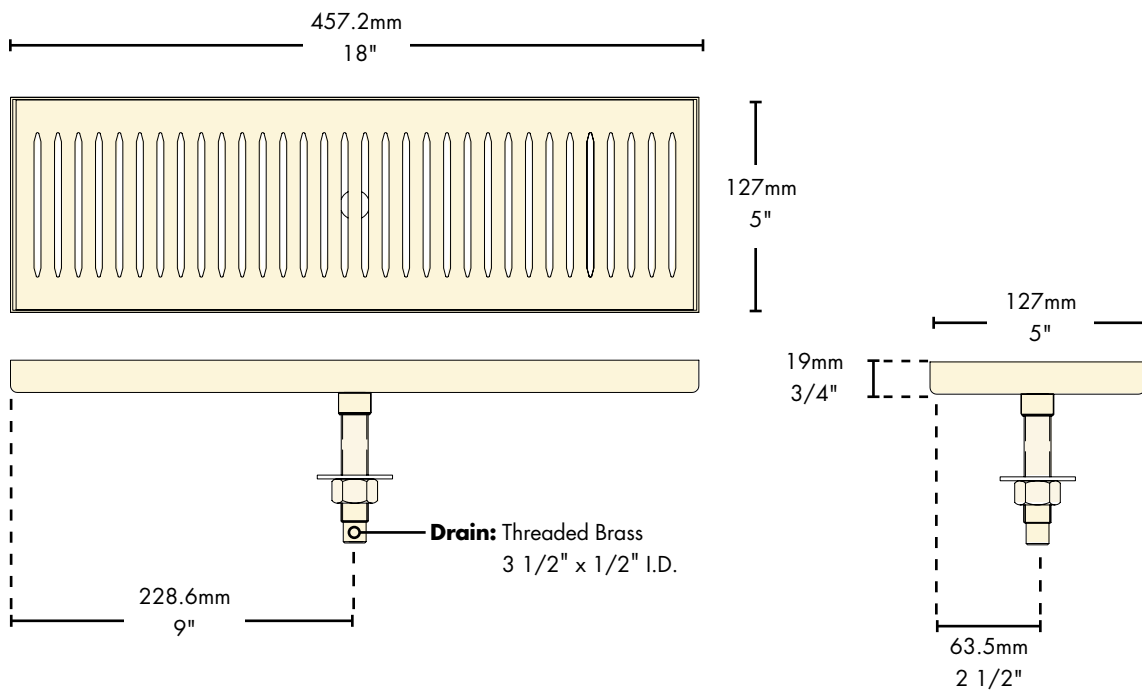

Specifications

Part No.	Description	Shipping Weight	Box Dimensions
☐ DP-120D-18	Stainless Steel	2 kg	483mm L x 203mm W x 51 mm H
		4 lbs	19"L x 8"W x 2"H
☐ DP-120DSSPVD-18	PVD Brass	2 kg	483mm L x 203mm W x 51 mm H
		4 lbs	19"L x 8"W x 2"H

Dimensions

Copyright ©2011 Micro Matic USA, Inc. All Rights Reserved.

00185D1008

www.micromatic.com

Toll Free: 1-(866) 327-4159

West	Central	Southeast	Northeast
19791 Bahama Street Northridge, CA 91324 Tel. (818) 701-9765 Fax. (818) 701-9844	10726 North Second Street Machesney Park, IL 61115 Tel. (815) 968-7557 Fax. (815) 968-0363	2364 Simon Court Brooksville, FL 34604 Tel. (352) 799-6331 Fax. (352) 796-2429	4601 Saucon Creek Road Center Valley, PA 18034 Tel. (610) 625-4464 Fax. (610) 625-4466