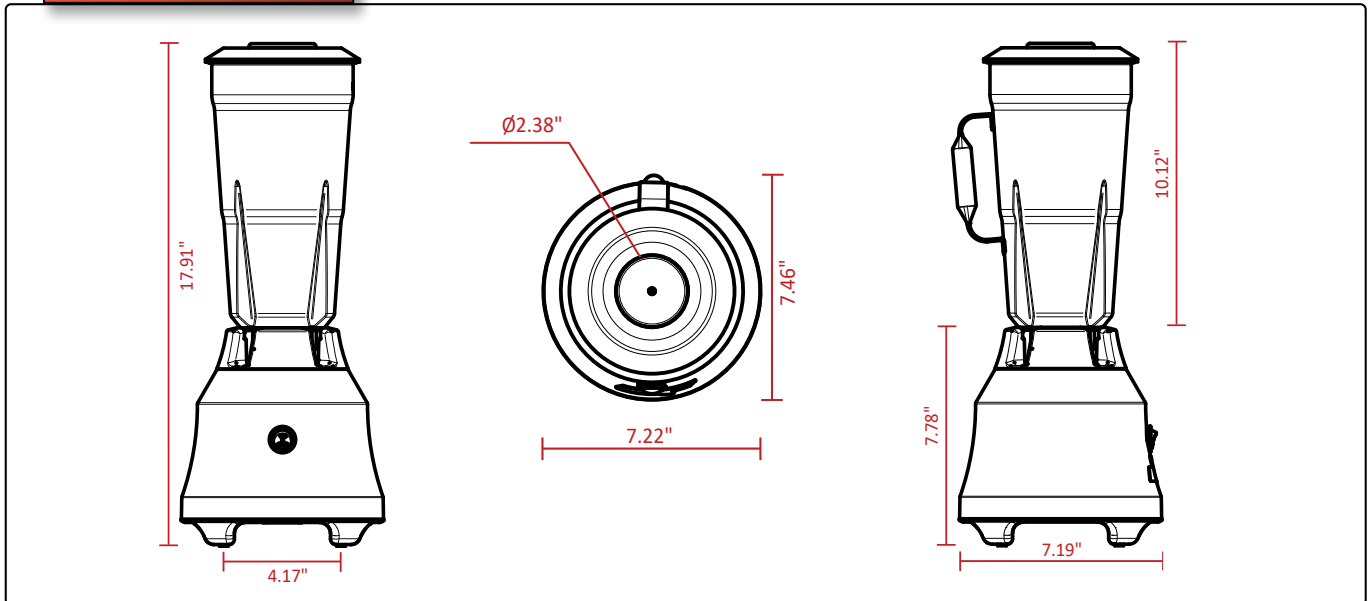

DIMENSIONS LI-1.5

DIMENSIONS LI-2.0

**WARRANTY 01 YEAR
PARTS AND LABOR
VALID IN THE
CONTINENTAL
UNITED STATES.**

CALIFORNIA RESIDENTS ONLY -
WARNING:
Cancer and Reproductive Harm -
www.P65Warnings.ca.gov

MADE IN BRAZIL

PLUG
NEMA 5-15P

Item	Voltage	AMPS	Power Rating	Dimensions (W x D x H)	Weight (Net x Ship)	Capacity	Container Material	RPM	PLUG
LI-1.5	110 V	3	900 W	7 1/2" x 7 1/8" x 15 3/8"	5.3 lb x 8.6 lb	48 oz	STAINLESS STEEL	1800	NEMA 5-15P
LI-2.0	110 V	3	900 W	7 7/8" x 7 7/8" x 16 1/2"	5.5 lb x 8.8 lb	64 oz	STAINLESS STEEL	1800	NEMA 5-15P