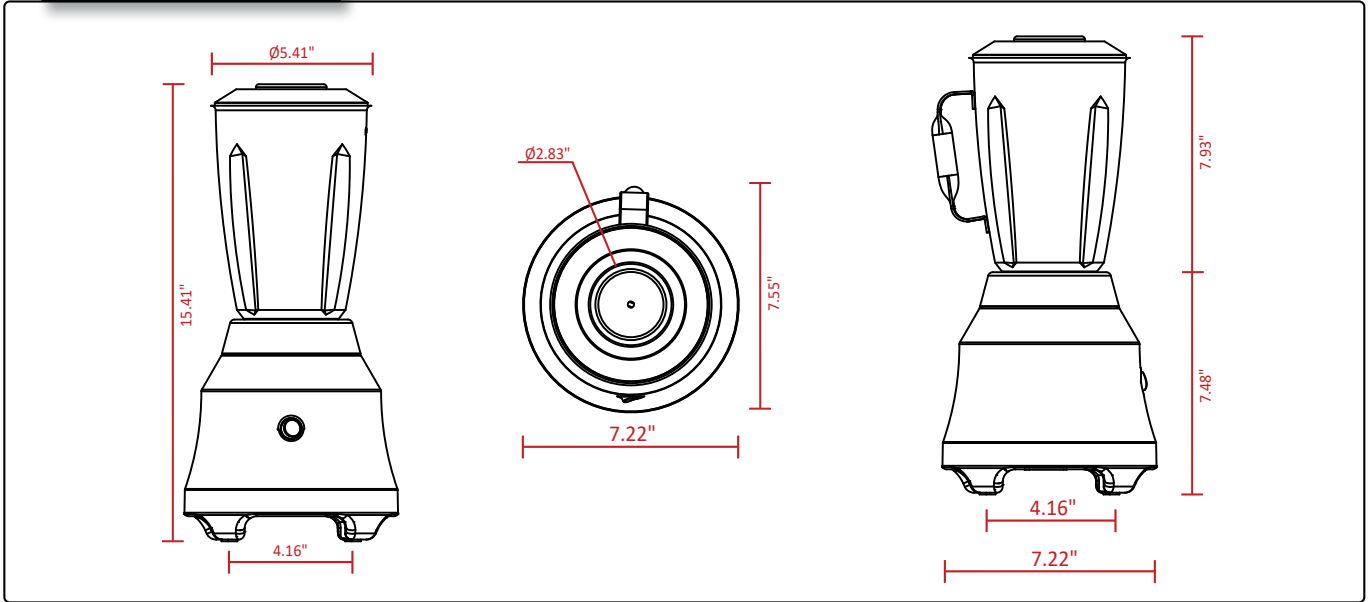

DIMENSIONS LI-1.5

DIMENSIONS LI-2.0

**WARRANTY 01 YEAR
PARTS AND LABOR
VALID IN THE
CONTINENTAL
UNITED STATES.**

CALIFORNIA RESIDENTS ONLY -
WARNING:
Cancer and Reproductive Harm -
www.P65Warnings.ca.gov

MADE IN BRAZIL

PLUG
NEMA 5-15P

Item	Voltage	AMPS	Power Rating	Dimensions (W x D x H)	Weight (Net x Ship)	Capacity	Container Material	RPM	PLUG
LI-1.5	110 V	3	900 W	7 1/2" x 7 1/8" x 15 3/8"	5.3 lb x 8.6 lb	48 oz	STAINLESS STEEL	1800	NEMA 5-15P
LI-2.0	110 V	3	900 W	7 7/8" x 7 7/8" x 16 1/2"	5.5 lb x 8.8 lb	64 oz	STAINLESS STEEL	1800	NEMA 5-15P