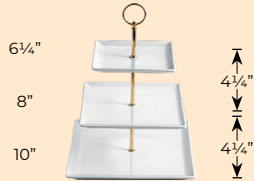

CATERING COLLECTION (3)

Super White Porcelain

**COUPE ROUND
3-TIER SERVING TRAY
PTE-C3**
10"x6 1/4"x13 3/4"/8set

**SQUARE
3-TIER SERVING TRAY
PTE-SQ3**
10"x6 1/4"x14"/8set

**TRIANGULAR
3-TIER SERVING TRAY
PTE-T3**
11 3/4"x7 1/2"x13 1/2"/8set

LN™

LION HEAD BOUILLON

Super White Porcelain

LION HEAD BOUILLON

- LN-3-P 3 3/4"x2 3/4"x2 1/4"/3oz/4dz
- LN-8-P 4 1/2"x4"x2 3/4"/8oz/3dz
- LN-12-P 5 3/4"x4 3/4"x3 1/2"/12oz/2dz
- LN-15-P 6 1/4"x5 1/4"x3 3/4"/15oz/2dz
- LN-32-P 8"x7"x4 1/2"/32oz/1dz
- LN-64-P 8 1/2"x7 1/2"x4 3/4"/64oz/1dz
- LN-88-P 9 1/2"x8 3/4"x5 1/4"/88oz/8pc

LID

- LN-3-LID 3 1/2"x1 1/2"/6dz Fits LN-3-P
- LN-8-LID 4"x1 1/2"/6dz Fits LN-8-P
- LN-15-LID 5 1/2"x1 3/4"/2dz Fits LN-15-P
- LN-32-LID 5 3/8"x2 1/2"/2dz Fits LN-32-P

LID

- LN-64-LID 6 1/2"x1 3/4"/1dz Fits LN-64-P
- LN-88-LID 7 1/2"x2"/8pc Fits LN-88-P