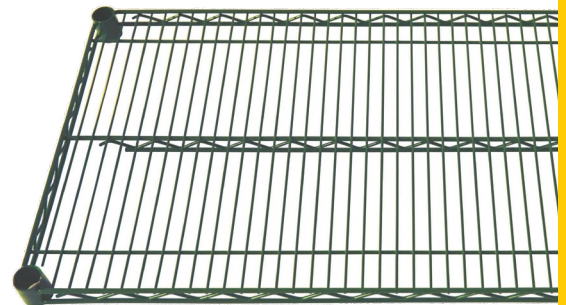

Epoxy Coated Wire Shelving Set

- Perfect storage or display solution for both storefront and back of the house
- Heavy-duty, epoxy-coated metal construction ideal in all environments including refrigerators, freezers, warewashing areas with optimal protection against abrasion, humidity, turbulence, and temperature changes
- Each individual shelf accommodates up to 850 lbs.
- Temperature range: -100°F/-73°C to 500°F/260°C
- One set includes 4 shelves, 4 posts (72"H), and 16 clips.
- Ships flat; minimal assembly required; no tools needed
- NSF listed

AEWS Set

Item	Description	UOM	Case
AEWS-1836S	36"L x 18"W x 72"H	Set	1
AEWS-2436S	36"L x 24"W x 72"H	Set	1
AEWS-1848S	48"L x 18"W x 72"H	Set	1
AEWS-2448S	48"L x 24"W x 72"H	Set	1

Epoxy Coated Wire Shelf

- 4 clips are included for every shelf.
- Weight capacity: length below 48" accommodate up to 850 lbs; length equal to or above 48" accommodate up to 600 lbs
- NSF listed
- Sold by case

AEWS Shelf

Item	Description	UOM	Case
AEWS-1424	24" x 14"	Each	2
AEWS-1430	30" x 14"	Each	2
AEWS-1436	36" x 14"	Each	2
AEWS-1448	48" x 14"	Each	2
AEWS-1460	60" x 14"	Each	2
AEWS-1472	72" x 14"	Each	2
AEWS-1824	24" x 18"	Each	2
AEWS-1830	30" x 18"	Each	2
AEWS-1836	36" x 18"	Each	2
AEWS-1842	42" x 18"	Each	2
AEWS-1848	48" x 18"	Each	2
AEWS-1854	54" x 18"	Each	2
AEWS-1860	60" x 18"	Each	2
AEWS-1872	72" x 18"	Each	2
AEWS-2124	24" x 21"	Each	2
AEWS-2130	30" x 21"	Each	2
AEWS-2136	36" x 21"	Each	2
AEWS-2148	48" x 21"	Each	2
AEWS-2160	60" x 21"	Each	2
AEWS-2172	72" x 21"	Each	2
AEWS-2424	24" x 24"	Each	2
AEWS-2430	30" x 24"	Each	2
AEWS-2436	36" x 24"	Each	2
AEWS-2442	42" x 24"	Each	2
AEWS-2448	48" x 24"	Each	2
AEWS-2454	54" x 24"	Each	2
AEWS-2460	60" x 24"	Each	2
AEWS-2472	72" x 24"	Each	2