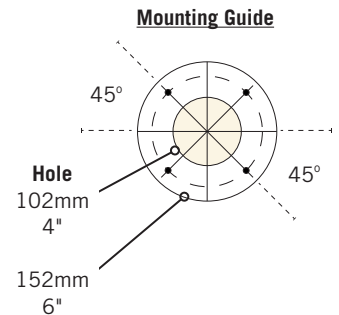

DRAFT TOWER

METROPOLIS T - 8 FAUCET 24"

- Metropolis draft towers have a distinctive art deco style.
- The draft tower is a marketing tool, not just a bar fixture.
- Exterior finish will provide years of durable service.
- All stainless steel contact with the beer for the ultimate in draft purity.

www.micromatic.com • 1 (866) 327-4159

METROPOLIS T - 8 FAUCET 24"

Job Number: _____ Location: _____

Part No.	Faucets	Finish	Dispense System	Shipping Weight	Box Dimensions
☐ METRO-T-8PSSKR*	8	Polished Stainless Steel	Kool-Rite (Glycol)	22 kg	1143mm L x 927mm W x 406mm H
				48 lbs	45"L x 36 1/2"W x 16"H
☐ METRO-T-8PVDKR*	8	PVD Brass	Kool-Rite (Glycol)	22 kg	1143mm L x 927mm W x 406mm H
				48 lbs	45"L x 36 1/2"W x 16"H

* NSF Certified

Dimensions

MICRO MATIC
Toll-Free: 1-866-327-4159
www.micromatic.com

West
19791 Bahama St.
Northridge, CA 91324
Tel. (818) 701-9765
Fax. (818) 701-9844

Central
10726 North Second St.
Machesney Park, IL 61115
Tel. (815) 968-7557
Fax. (815) 968-0363