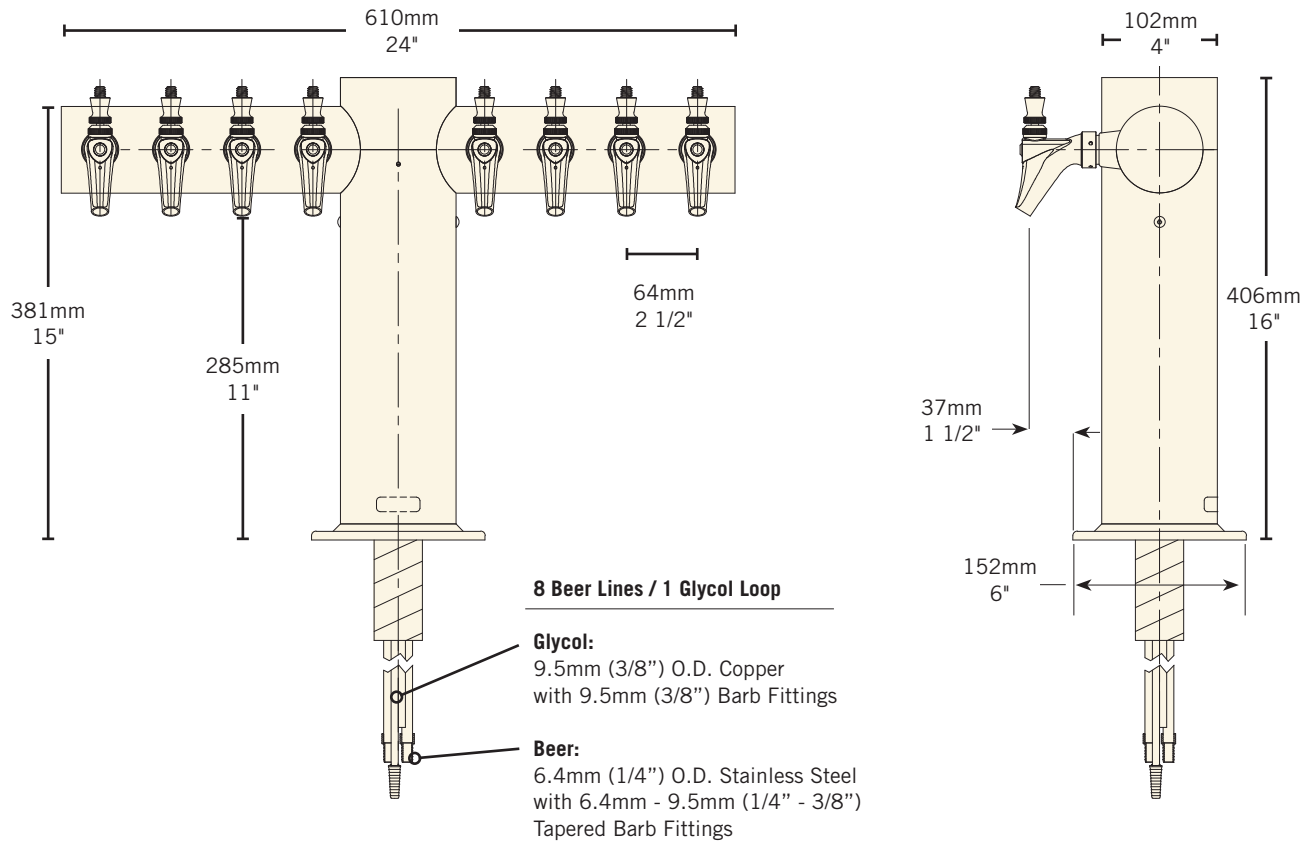

Part No.	Faucets	Finish	Dispense System	Shipping Weight	Box Dimensions
☐ METRO-T-8PSSKR*	8	Polished Stainless Steel	Kool-Rite (Glycol)	22 kg	1143mm L x 927mm W x 406mm H
				48 lbs	45"L x 36 1/2"W x 16"H
☐ METRO-T-8PVDKR*	8	PVD Brass	Kool-Rite (Glycol)	22 kg	1143mm L x 927mm W x 406mm H
				48 lbs	45"L x 36 1/2"W x 16"H

* NSF Certified

Dimensions

MICRO MATIC
Toll-Free: 1-866-327-4159
www.micromatic.com

West
19791 Bahama St.
Northridge, CA 91324
Tel. (818) 701-9765
Fax. (818) 701-9844

Central
10726 North Second St.
Machesney Park, IL 61115
Tel. (815) 968-7557
Fax. (815) 968-0363

Southeast
2364 Simon Ct.
Brooksville, FL 34604
Tel. (352) 799-6331
Fax. (352) 796-2429

Northeast
4601 Saucon Creek Rd.
Center Valley, PA 18034
Tel. (610) 625-4464
Fax. (610) 625-4466