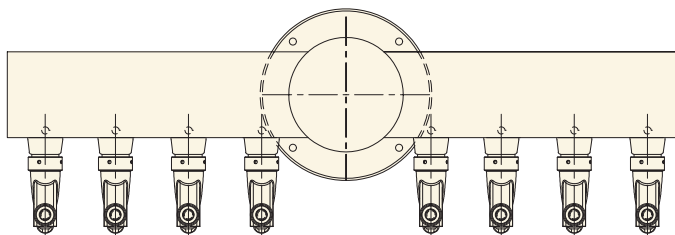

DRAFT TOWER

METROPOLIS T - 8 FAUCET 24"

- Metropolis draft towers have a distinctive art deco style.
- The draft tower is a marketing tool, not just a bar fixture.
- Exterior finish will provide years of durable service.
- All stainless steel contact with the beer for the ultimate in draft purity.

METRO-T-8PVDKR
PVD Brass

METRO-T-8PSSKR
Polished Stainless Steel

Faucet knobs not included.

 Certified by the National Sanitation Foundation

 Stainless Steel Beer Contact

 The integrated Kool-Rite module provides optimum cooling at the point of dispense. The module construction makes the installation process as simple as PLUG "N" POUR.

www.micromatic.com • 1 (866) 327-4159

METROPOLIS T - 8 FAUCET 24"

Job Number: _____ Location: _____

Part No.	Faucets	Finish	Dispense System	Shipping Weight	Box Dimensions
☐ METRO-T-8PSSKR*	8	Polished Stainless Steel	Kool-Rite (Glycol)	22 kg	1143mm L x 927mm W x 406mm H
				48 lbs	45"L x 36 1/2"W x 16"H
☐ METRO-T-8PVDKR*	8	PVD Brass	Kool-Rite (Glycol)	22 kg	1143mm L x 927mm W x 406mm H
				48 lbs	45"L x 36 1/2"W x 16"H

* NSF Certified

Dimensions

MICRO MATIC
Toll-Free: 1-866-327-4159
www.micromatic.com

West
19791 Bahama St.
Northridge, CA 91324
Tel. (818) 701-9765
Fax. (818) 701-9844

Central
10726 North Second St.
Machesney Park, IL 61115
Tel. (815) 968-7557
Fax. (815) 968-0363