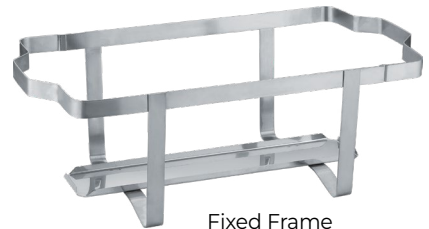

Item	Description	UOM	Case
CAFR-101 	8QT Full Size, Foldable Frame	Set	1
CAFR-102 	8QT Full Size, Fixed Frame	Set	1
CAFR-WP	Full Size Water Pan for 101/102	Each	6
STPF-S25-2	Full Size GN Food Pan for 101/102, NSF	Each	6/12
CAFR-1012C	Cover for 101/102	Each	12
CAFR-FH	Fuel Holder with Cover	Each	12/48

CAFR-101

CAFR-102

CAFR-102

Full Size Water Pan & GN Food Pan & Cover

Foldable Frame

Fixed Frame