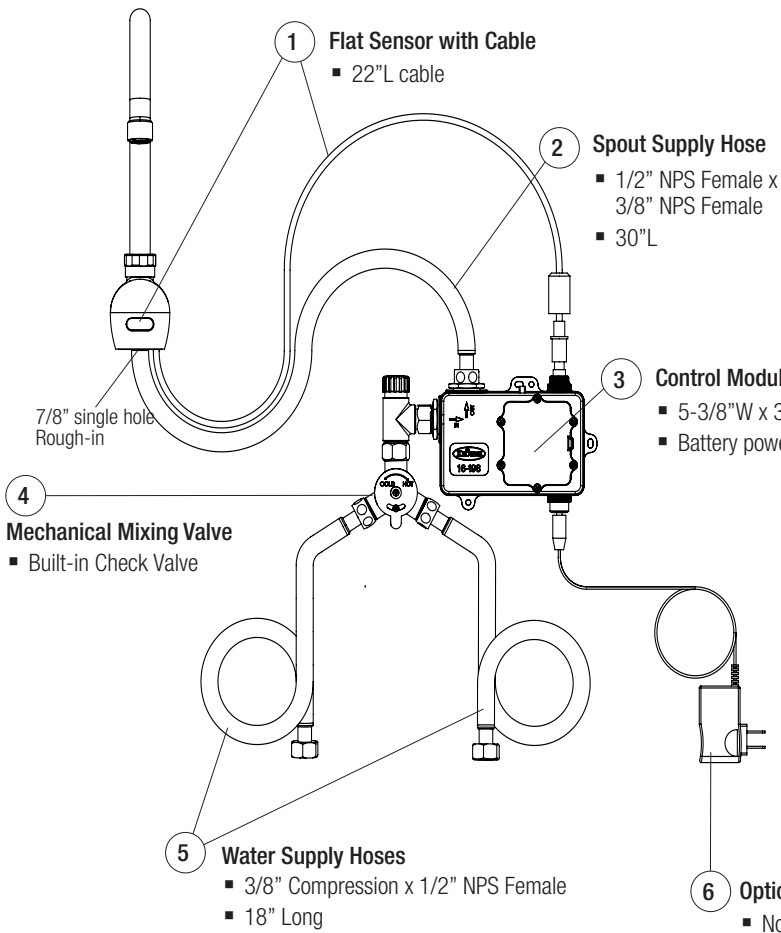

**STANDARD FEATURES**

- Single Hole Wall Mount
- Infrared Sensor Operated
- Battery Powered Control Module, (4) AA Batteries Included, AC Adapter Optional
- Built-In Filter to Prevent Debris from Entering Solenoid Valve
- Low Battery Indicator Light
- Battery Life 1-3 Years Based on Usage
- Warranty: 3 Years

**PRODUCT COMPLIANCE**

- ASME A112.18.1-2011/CSA B125.1-11
- NSF-61
- NSF/ANSI 372
- Meets ANSI A117.1 (ADA)
- CEC Listed
- Massachusetts Approved

**SPECIFICATIONS**

Water Inlet	3/8" Male NPS
Temp. Range	40°F - 180°F
Water Pressure	20 -120 PSI
Sensor Type	Infrared
Flow Rate	2.2 GPM
Default Time Out	30 seconds
Default GPC	1.10
Default Shut-Off Delay	1 Second
Default Auto Flush	Off
Sensor Range	3/4" - 8-1/4"
Battery Life	500,000 cycles
Material	Solid Brass
Finish	Polished Chrome
Weight	7 lbs.

**Electronic Sensor Faucet** Single Hole Wall Mount with 4-1/2" Wide Gooseneck Spout

**Royal Series**

No.	Replacement Parts	Model
1	Flat Sensor with Cable	16-505
2	Spout Supply Hose	16-512
3	Control Module	16-198
4	Mechanical Mixing Valve	16-402L
5	Water Supply Hoses	16-510
6	Optional AC Adapter	16-199

Flow Control	Setting							
Shut-Off Delay	1s	10s			15s			
Auto Flush	ON				OFF			
Auto Time Out	15s	20s	25s	30s	45s	1m	2m	10m

Default Flow Control Setting Highlighted in Gray

**6 Optional AC Adapter**  
 ■ Not included