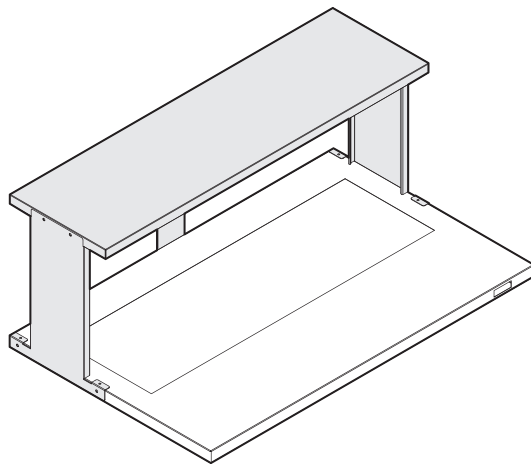

4184 E. Conant St.
 Long Beach, CA 90808
 Tel. 800-500-3519
 Fax. 310-900-1066
 www.turboairinc.com

Project :	
Model # :	
Item # :	Qty :
Available W/H :	
Approval :	

Single Overshelf

STAINLESS STEEL

Model : TSOS-S

TOP VIEW

FRONT VIEW

SIDE VIEW

Model	L (in.)	D (in.)	H (in.)	Weight (lbs)
TSOS-4S	48 ³ / ₈	14 ³ / ₈	18 ¹ / ₈	20
TSOS-5S	60 ³ / ₈	14 ³ / ₈	18 ¹ / ₈	25
TSOS-6S	72 ¹³ / ₁₆	14 ³ / ₈	18 ¹ / ₈	30

Ver.20210618

*TSOS-S is not applicable to food prep tables: Flat lid prep + work station, Flat clear lid prep + work station, Dual sided lid, Glass lid, Slide lid (72" length only)