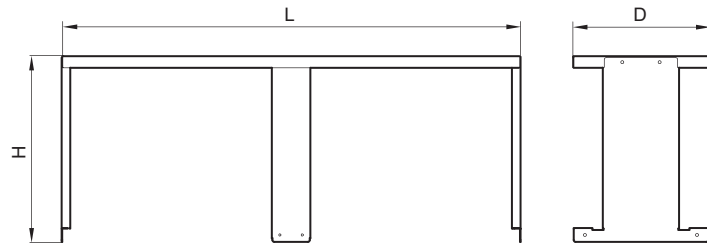

4184 E. Conant St.
 Long Beach, CA 90808
 Tel. 800-500-3519
 Fax. 310-900-1066
 www.turboairinc.com

Project :	
Model # :	
Item # :	Qty :
Available W/H :	
Approval :	

Single Overshelf

STAINLESS STEEL

Model : TSOS-S

TOP VIEW

FRONT VIEW

SIDE VIEW

Model	L (in.)	D (in.)	H (in.)	Weight (lbs)
TSOS-4S	48 ³ / ₈	14 ³ / ₈	18 ¹ / ₈	20
TSOS-5S	60 ³ / ₈	14 ³ / ₈	18 ¹ / ₈	25
TSOS-6S	72 ¹³ / ₁₆	14 ³ / ₈	18 ¹ / ₈	30

Ver.20210618

*TSOS-S is not applicable to food prep tables: Flat lid prep + work station, Flat clear lid prep + work station, Dual sided lid, Glass lid, Slide lid (72" length only)