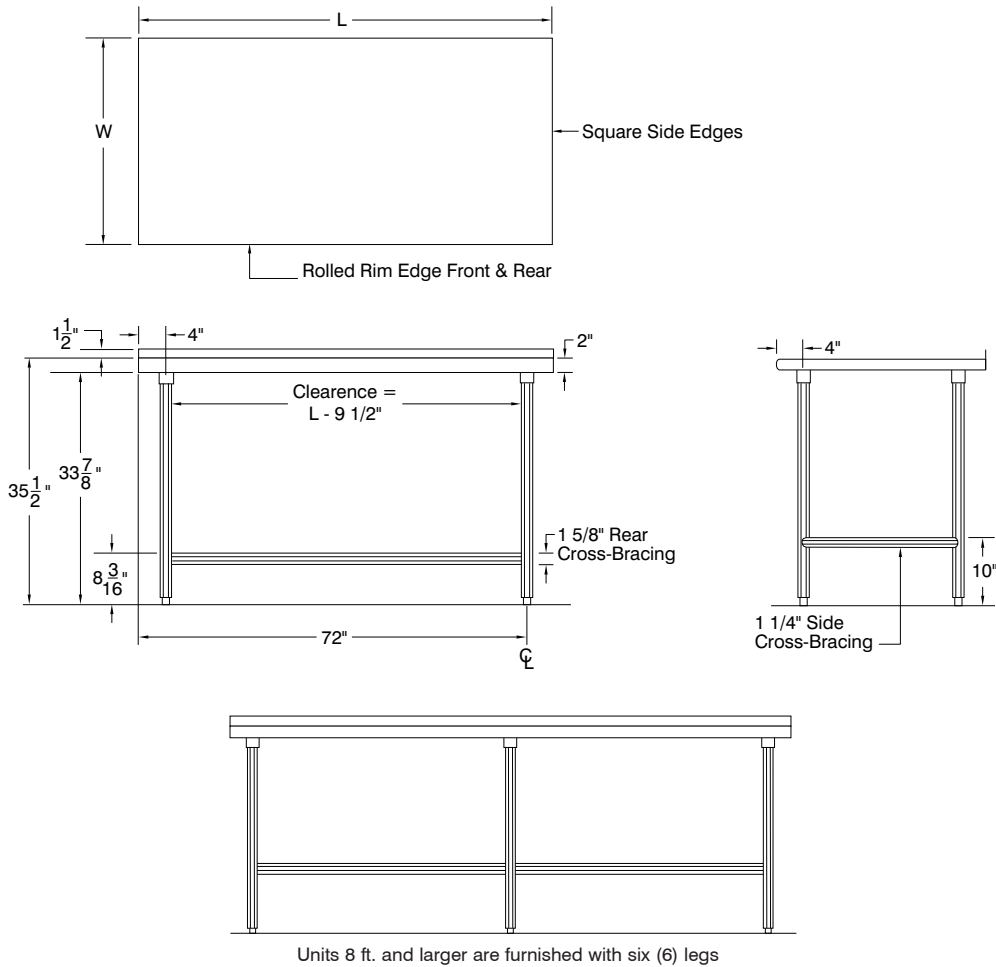

DIMENSIONS and SPECIFICATIONS

ALL DIMENSIONS ARE TYPICAL TOL ± .500"

All Units Shipped Unassembled (KD) for Reduced Shipping Costs.

PREMIUM Series - 1 1/2" Splash - OPENBASE Style TFSS & TFLG Series

TFSS-Series: Stainless Steel Legs & Cross-Bracing

L	24" Wide	Wt.	30" Wide	Wt.	36" Wide	Wt.
30"	TFSS-240	42 lbs.	TFSS-300	52 lbs.		
24"	TFSS-242	25 lbs.	TFSS-302	47 lbs.	TFSS-362	65 lbs.
36"	TFSS-243	53 lbs.	TFSS-303	59 lbs.	TFSS-363	70 lbs.
48"	TFSS-244	64 lbs.	TFSS-304	72 lbs.	TFSS-364	77 lbs.
60"	TFSS-245	74 lbs.	TFSS-305	85 lbs.	TFSS-365	91 lbs.
72"	TFSS-246	85 lbs.	TFSS-306	93 lbs.	TFSS-366	103 lbs.
84"	TFSS-247	103 lbs.	TFSS-307	113 lbs.	TFSS-367	122 lbs.
96"	TFSS-248	114 lbs.	TFSS-308	126 lbs.	TFSS-368	135 lbs.
108"	TFSS-249	130 lbs.	TFSS-309	150 lbs.	TFSS-369	160 lbs.
120"	TFSS-2410	227 lbs.	TFSS-3010	242 lbs.	TFSS-3610	253 lbs.
132"	TFSS-2411	251 lbs.	TFSS-3011	268 lbs.	TFSS-3611	282 lbs.
144"	TFSS-2412	266 lbs.	TFSS-3012	283 lbs.	TFSS-3612	297 lbs.

TFLG-Series: Galvanized Steel Legs & Cross-Bracing

L	24" Wide	Wt.	30" Wide	Wt.	36" Wide	Wt.
30"	TFLG-240	42 lbs.	TFLG-300	52 lbs.		
24"	TFLG-242	25 lbs.	TFLG-302	47 lbs.	TFLG-362	65 lbs.
36"	TFLG-243	53 lbs.	TFLG-303	59 lbs.	TFLG-363	70 lbs.
48"	TFLG-244	64 lbs.	TFLG-304	72 lbs.	TFLG-364	77 lbs.
60"	TFLG-245	74 lbs.	TFLG-305	85 lbs.	TFLG-365	91 lbs.
72"	TFLG-246	85 lbs.	TFLG-306	93 lbs.	TFLG-366	103 lbs.
84"	TFLG-247	103 lbs.	TFLG-307	113 lbs.	TFLG-367	122 lbs.
96"	TFLG-248	114 lbs.	TFLG-308	126 lbs.	TFLG-368	135 lbs.
108"	TFLG-249	130 lbs.	TFLG-309	150 lbs.	TFLG-369	160 lbs.
120"	TFLG-2410	227 lbs.	TFLG-3010	242 lbs.	TFLG-3610	253 lbs.
132"	TFLG-2411	251 lbs.	TFLG-3011	268 lbs.	TFLG-3611	282 lbs.
144"	TFLG-2412	266 lbs.	TFLG-3012	283 lbs.	TFLG-3612	297 lbs.