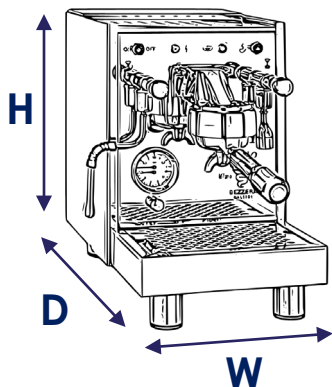

SEMI-AUTOMATIC COFFEE MACHINES

BEZZERA

MACCHINE PER CAFFÈ' ESPRESSO DAL 1901

MADE IN ITALY

BZ10

Standard Features

- Hot water brewing through lever tap
- Steam brewing through steam wand with lever tap
- No wait time between coffee group and steam wand brewing
- Stainless Steel AISI 304 body
- No water connection needed
- Electrical Heating
- Coffee pressure Gauge
- Water tank and Vibration pump
- Coffee temperature adjustable inner thermostat
- Automatic boiler water supply
- Automatic Safety Electric Resistance
- Cut-off in case Boiler runs dry
- Included in the Box: (1) group cleaning brush, (1) handle with 2 spouts, (1) filter 14 gr, (1) filter 7 gr, (1) plastic tamper, (1) blind filter

SPECIFICATIONS

LL18SPM1IL2 (BZ10)

Boiler	0.4 Gal (1.5 L)
Tank	0.8 Gal (3 L)
Power Supply	110V/50-60Hz/1ph
Amps	12.1
Plug / Connection	NEMA 5-15P
Product Dimensions WxDxH	9.84" x 16.7" x 14.7"
Shipping Dimensions WxDxH	24" x 16" x 18"
Weight (lbs)	48.5

Nema 5-15 125 VAC
2 Pole, 3 Wire
Grounding

ampto.com

COFFEE ACCESSORIES

BEZZERA

MACCHINE PER CAFFÈ ESPRESSO DAL 1901

MADE IN ITALY

7991202
Bezzera Adjustable Needle
Distribution Tool

CF0480CS2
Base with 2
Drawers
For BZ09, BZ10,
and OTTO Series