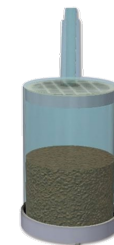

RBEZ3207
Capsule Filter Holder
Lavazza Espresso
For B2016 & OTTO

RBEZ151
Capsule Adapter
Filter E61
Lavazza Espresso
For BZ09, BZ10

FILTRATION

5900501
Water Softener Kit
8 Lt & Flexible
Pipe
For 1 & 2 Group
Machines

5900502
For 3 Group
Machines

7374012.01
Water Softener
For open Tank
Models

AMPTO is continuously improving products. Specifications are subject to change without notice.