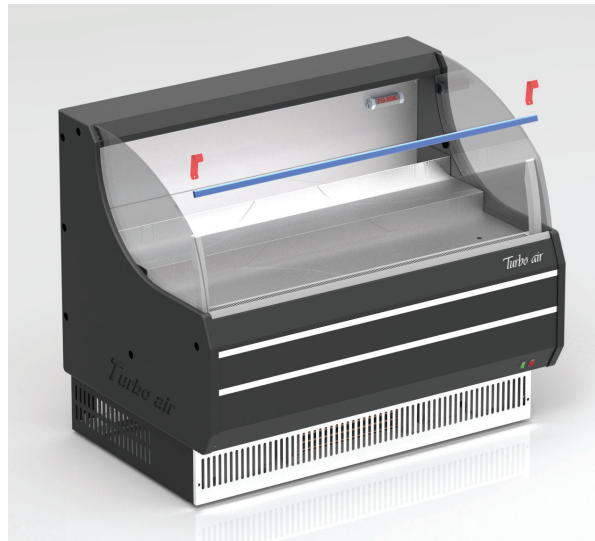

Project:	
Model #:	
Item #:	
Available W/H:	Qty:
Approval:	
AIA #:	SIS #:
CSI Section 11400	

Night Covers for TOM-S/L

NCT-W

Bracket

NCT-B

Bracket

(unit: inch)

Models	Length	Height	Depth	Net Weight (lbs)	Shipping Weight (lbs)	Shipping Class
NCT-30-W(B)	27-1/4	2-1/2	2	4	10	125
NCT-40-W(B)	38-1/4	2-1/2	2	6.5	12	125
NCT-50-W(B)	50	2-1/2	2	8	14	125
NCT-60-W(B)	60	2-1/2	2	10	18	125
NCT-75-W(B)	75	2-1/2	2	10	22	125