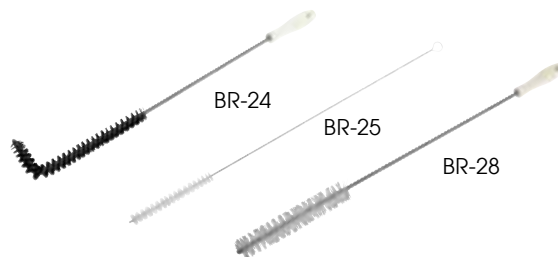

BR-24

BR-25

BR-28

NYLON BRISTLE POT SCRUBBING BRUSHES

- Synthetic sturdy nylon bristles; plastic handle

ITEM	DESCRIPTION	UOM	CASE
BRN-8P	8" Nylon Brush	Each	12/72
BRN-20P	20" Nylon Brush	Each	12/72