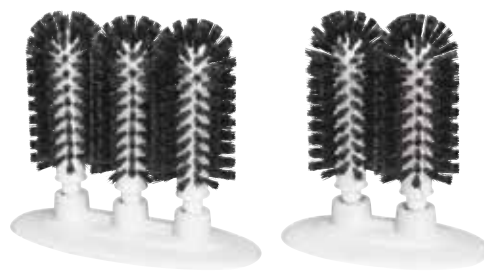

BAR MAID® GLASS WASHER BRUSHES

- ◆ Suction base provides stability on slippery surfaces
- ◆ Dishwasher safe

ITEM	DESCRIPTION	UOM	CASE
GWM-200	2 Brushes with Suction Cup Base, 8"H x 7-1/2"W	Box	1/6
GWM-300	3 Brushes with Suction Cup Base, 8"H x 9-1/2"W	Box	1/6

BRUSHES

GWM-300

GWM-200

GLASS WASHER BRUSHES

- ◆ Four suction feet provide stability on slippery surfaces
- ◆ Dishwasher safe

ITEM	DESCRIPTION	UOM	CASE
GWB-3	3 Brushes with Base	Each	1/12
GWB-3-BR	Brush for GWB-3	Each	1/100

GWB-3

GWB-3-BR

DECANTER CLEANING BRUSH

- ◆ Synthetic bristles effectively clean without scratching
- ◆ 1-1/4" diameter brush head

ITEM	DESCRIPTION	UOM	CASE
CDB-11	11" O.L.	Each	12/96

CDB-11

THIN & LONG CLEANING BRUSHES