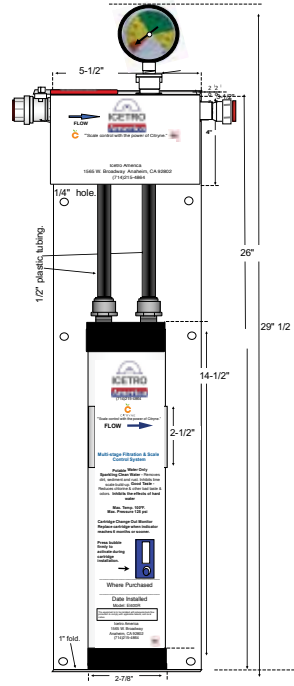

## Application

**Ice** - Cubers up to 400 lbs  
Flakers up to 600 lbs

**Activate your extended 1 Year warranty !! (only for Cubers)**

<https://icetrowaterproducts.com/registration/>

Includes Citryne®, which is a patented blend to eliminate the effects of scale in food

**Model: IcePro 400**  
For 400 Lb./Day Ice Makers

**Specifications**

Dimensions	26" X 5.5" X 3.75"
Connection	1/2" FNPT
Max. PSI	125
Max Temp.	100° F
Flow Rate	2.8 gpm
Sediment Reduction	5 micron
Shipping Weight	9 lbs.