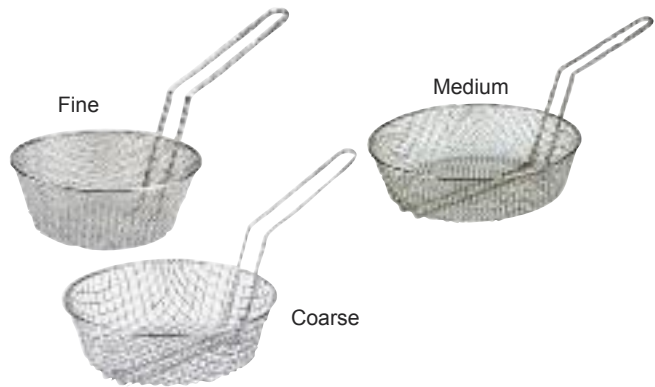

DELUXE

STAINLESS STEEL STRAINERS

Stainless steel strainer with hard wood handle.

Item #	Description	Pack	Ctn. Wt.	CBM
SSM-5	5", single mesh	12/144	33.29	0.057
SSM-8	8", single mesh	12/48	24.25	0.054
SSM-10	10", single mesh	12/24	23.81	0.062
DSM-8	8", double mesh	12/48	29.80	0.056
DSM-10	10", double mesh	12/24	26.23	0.062

CULINARY BASKETS

Culinary basket with nickel plated wire. Mesh available in coarse (1/2"), medium (1/4") and fine (1/8"). All 3" depth.

Item #	Description	Pack	Ctn. Wt.	CBM
CB-8C	8" coarse mesh	1/50	46.30	0.076
CB-8M	8", medium mesh	1/50	37.48	0.076
CB-8F	8", fine mesh	1/50	46.30	0.076
CB-10C	10", coarse mesh	1/24	24.25	0.075
CB-10M	10", medium mesh	1/24	22.05	0.075
CB-10F	10", fine mesh	1/24	26.46	0.075
CB-12C	12", coarse mesh	1/24	28.66	0.099
CB-12M	12", medium mesh	1/24	30.86	0.099
CB-12F	12", fine mesh	1/24	33.07	0.099