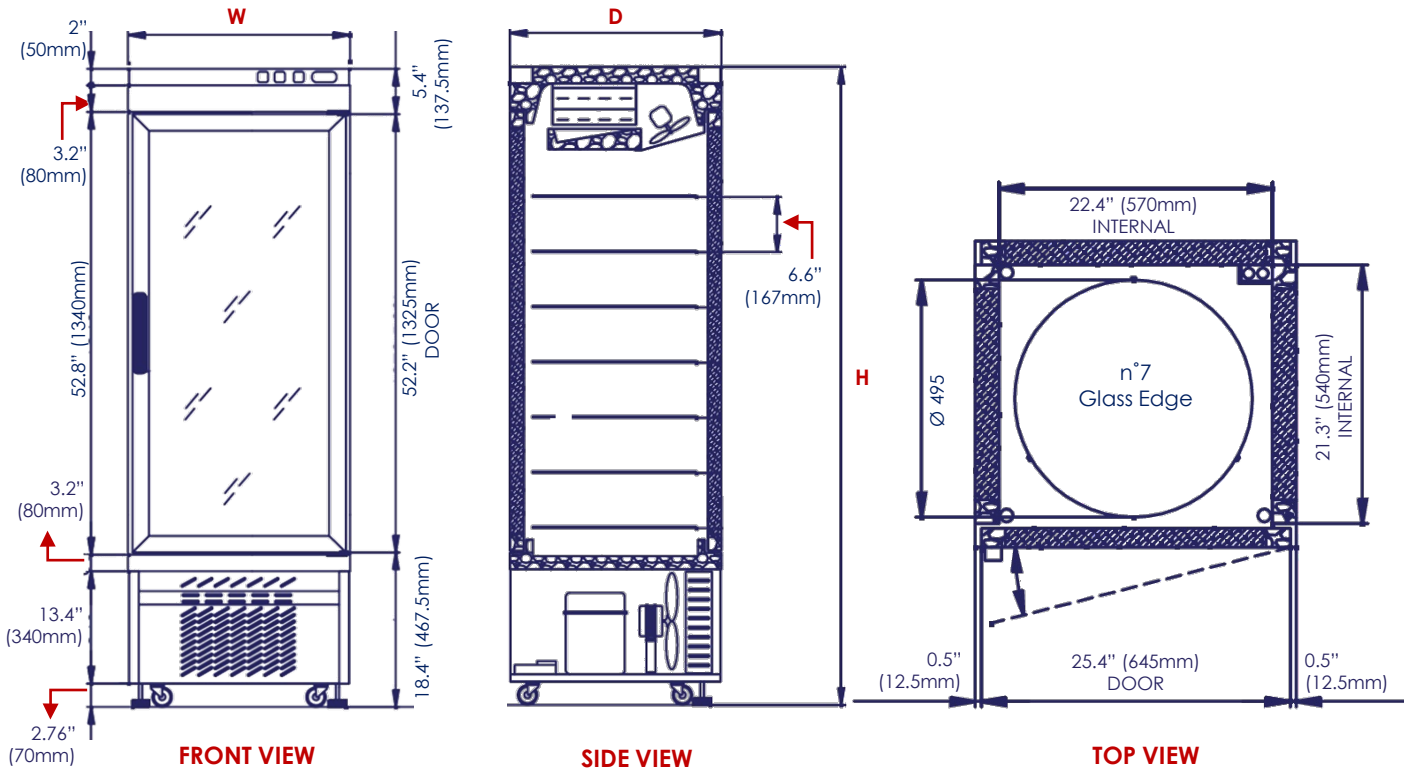

GLASS FOUR SIDED REVOLVING DISPLAYS

TEKNA[®]
creator of cooler ideas *Line*

MADE IN ITALY

Models:

4401 NFN / 4401 NFP

Standard Features

- 1 Swinging Auto-Closing Door
- Glass on all Four Sides
- Anodized Aluminum Construction
- Silver
- Accessories included:
 - 6 Glass Shelves (19.5" Ø)
 - 1 Mirror Shelf
 - 4 Casters
 - 2 Front Levelers
 - LED Lights

1-year parts and labor warranty, 3-year warranty for the compressor (US Only)

ampto.com

GLASS FOUR SIDED REVOLVING DISPLAYS

SPECIFICATIONS		
	4401 NFN	4401 NFP
Tray Capacity	18 Cubic Feet (0.51 Cubic Meter)	
Type	Freezer	Refrigerator
Operating Temperature	41°F / -13°F (5°C / -25°C)	23° F / 59° F (-5°C / 15°C)
Compressor (Hp)	1 1/4	2/3
Refrigerant	R404A	R134A
Power Supply	110V/60Hz/1ph	
Amps	14	10
Plug / Connection	NEMA 5-15P	
Net Weight	360 lbs (163.3 Kg)	
Product Dim. (WxDxH)	26 3/8" x 25 1/4" x 76" (67 x 64 x 193 cm)	
Shipping Weight (lbs)	507	
Shipping Dim. (WxDxH)	30" x 30" x 84"	
Accessories Included	(5) 19.5" diam. Glass Shelves, (1) Mirror Shelf, (4) Casters, (2) Levelers, LED Lights	

Notes:

- Properly clean and dry after daily use to ensure best performance and equipment longevity.

Nema 5-15 125 VAC
 2 Pole, 3 Wire
 Grounding

AMPTO is continuously improving products. Specifications are subject to change without notice.