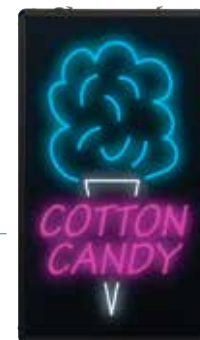

SHOWTIME!™ COTTON CANDY MACHINES

It's ShowTime!™. Attractive, fun graphics and vibrant colors draw in cotton candy profits.

- ◆ Simple, easy-to-use controls; makes 120 cones per hour
- ◆ Stainless steel 20-1/2" dia bowl locks securely onto base
- ◆ Large capacity built-in stainless steel supply drawer
- ◆ Spinner head holds 4oz of sugar and releases floss vertically, which prevents clogging
- ◆ Low vibration 1.5hp heavy-duty belt drive motor and two (2) replacement belts
- ◆ Easy access to voltage meter and fuse for use with generators and power supplies

SHOWTIME!™ COTTON CANDY MACHINE ACCESSORIES

- ◆ Optional clear cover protects the bowl from wind & debris

ITEM	DESCRIPTION	UOM	CASE
CCM-28C	Clear Plastic Dome Cover 21"Dia x 14"H	Each	1/5
CCM28-P3	Replacement Belt	Each	1
CCM28-P5	Sugar Spoon	Each	1

CCM28-P10
Shown in CCM-28M

COTTON CANDY MACHINE FLOSS STABILIZER

- ◆ Optional floss stabilizer adds texture to the inside of the bowl and helps catch floss on its mesh surface

ITEM	DESCRIPTION	UOM	CASE
CCM28-P10	Floss Stabilizer	Each	1

CCM28-P10

ULTRA-BRIGHT "COTTON CANDY" LED SIGN

ITEM	DESCRIPTION	UOM	CASE
92005	Ultra-Brite Sign - Cotton Candy 12"L x 1-1/4"D x 21"H	Each	5

92005