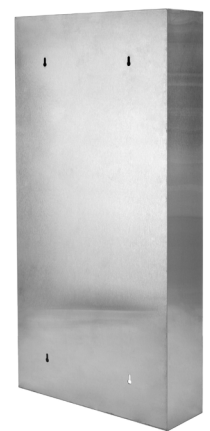

## Stainless Steel Waste Receptacle

Our Stainless Steel Waste Receptacle is made from long-lasting, heavy gauge stainless steel with a smooth satin finish. The waste receptacles ample sized leakproof 12-gallon waste container is ideal for high traffic areas such as public bathrooms. Inside the wastebasket is two stainless steel clips to ensure the trash bag is secure throughout the day. Each waste container is furnished with a tumbler lock key to prevent any unauthorized access. Our finish can withstand everyday wear and tear and cleans easily using general cleaners.

### FEATURES

- **Dimensions** - 29"H x 17"W x 4"D
- Satin-finished surface is resilient to a variety of messes and is easily sanitized
- Tumbler lock key to ensure unauthorized removal of the waste container
- Leakproof waste container
- Hold up to 12 gallons of trash
- Removable receptacle that is constructed from durable, heavy-gauge stainless steel
- Stainless steel clips to hold trash bags in place

Removeable receptacle

Tumbler lock

Hardware & keys included

Bag clips

Satin stainless steel surface