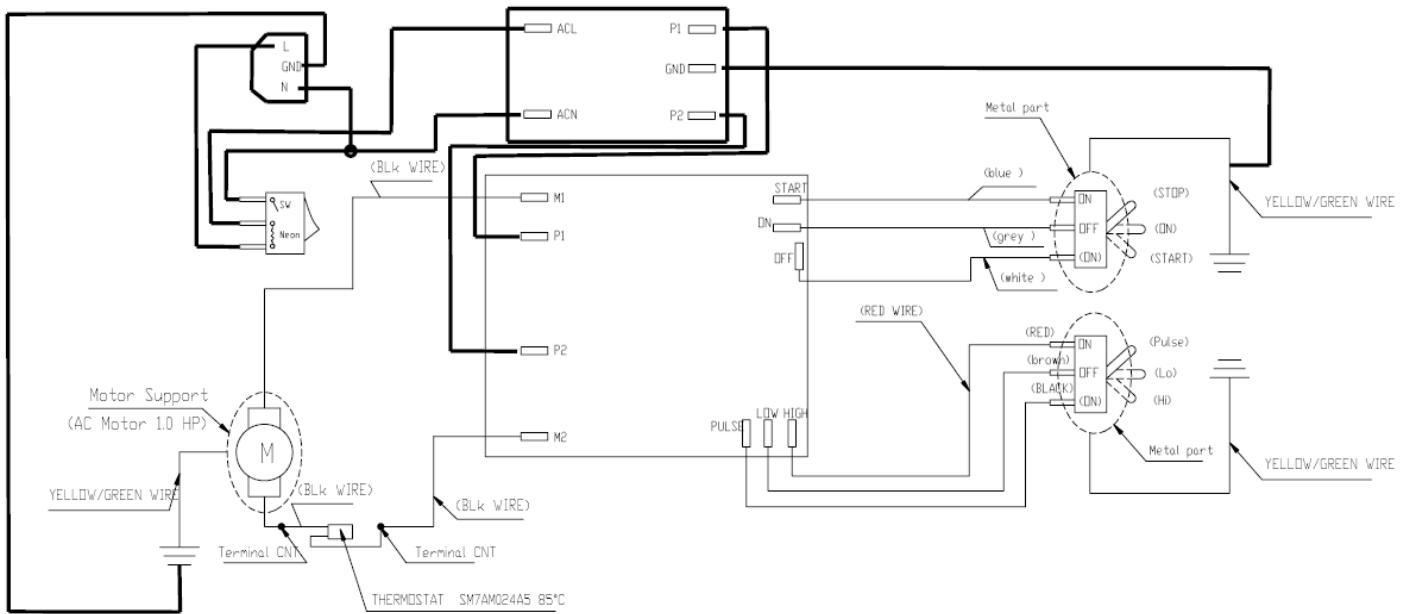

HBF400 (220-240V)

 <p>Hamilton Beach 4421 Waterfront Drive Glen Allen, VA 23060</p>	Revision Description:		Production Release					
	Request Number:	NPR-1581	Revision Date:	2/11/08	Approved by:			
	Issue Code(s):	SP	Page:	1 of 1	Document #:	5300063XX	Rev:	A